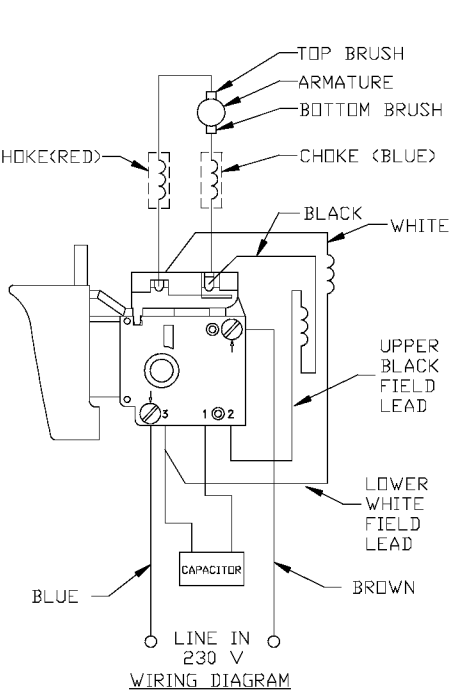

## Parts List for 6641 Type 3

Item Number	Part Number	Description	Qty Required
1	886948	ARMATURE 230V FLEX	1
1	876480	ARMATURE	1
1	811350	BAFFLE	1
1	811531	FAN	1
2	886949	FIELD 230V	1
2	876479	FIELD	1
3	N119739	BRUSH & SPRING	2
3	694301	BRUSH HOLDER	2
3	694298	BRUSH INSULATOR	2
4	885315	SWITCH 230V	1
4	888146	SWITCH VSR	1
4	875868	BUTTON-FWD/REV	1
5	891461	CORD & PLUG	1
5	695854	CORDSET	1
11	330003-85	BEARING	3
15	330004-00	BEARING,NEEDLE	3
19	000000-00	No Longer Available	1
19	330003-17	BEARING,BALL	3
35	697673	IDLER ASSY	1
38	000000-00	No Longer Available	1
52	876677	MOTOR HSG PKG	1
53	000000-00	No Longer Available	1
53	697684SV	INTERMEDIATE PLATE	1
57	876612	HANDLE SET	1
100	810716	RELIEVER	1
102	861434	CORD CLAMP	1
103	882703	SCREW	10

### Parts List for 6641 Type 3

Item Number	Part Number	Description	Qty Required
104	900826	SCREW	10
105	866340	SCREW	10
106	864137	SCREW	10
107	000000-00	No Longer Available	1
108	864136	SCREW	10
109	694432	BEARING MOUNT	3
110	847564	SNAP RING	10
111	802214	WASHER-LCK INT	10
112	876651	SCREW	10
114	852714	SLINGER	1
115	848741	WASHER	10
116	698609	GASKET	1
117	802648	WASHER	10
118	694015	SCREW	10
122	875861	BELT CLIP	1
123	800740	SCREW	10
124	875862	NUT	10
144	000000-00	No Longer Available	1
145	000000-00	No Longer Available	1
146	853644	RING	10
147	890471	SPRING	1
149	878495	WORK SPINDLE	1
150	844318	BALL	1
151	854346	RETAINER	1
160	878486	O RING	10
162	895206	CLUTCH HOUSING	1
163	000000-00	No Longer Available	1