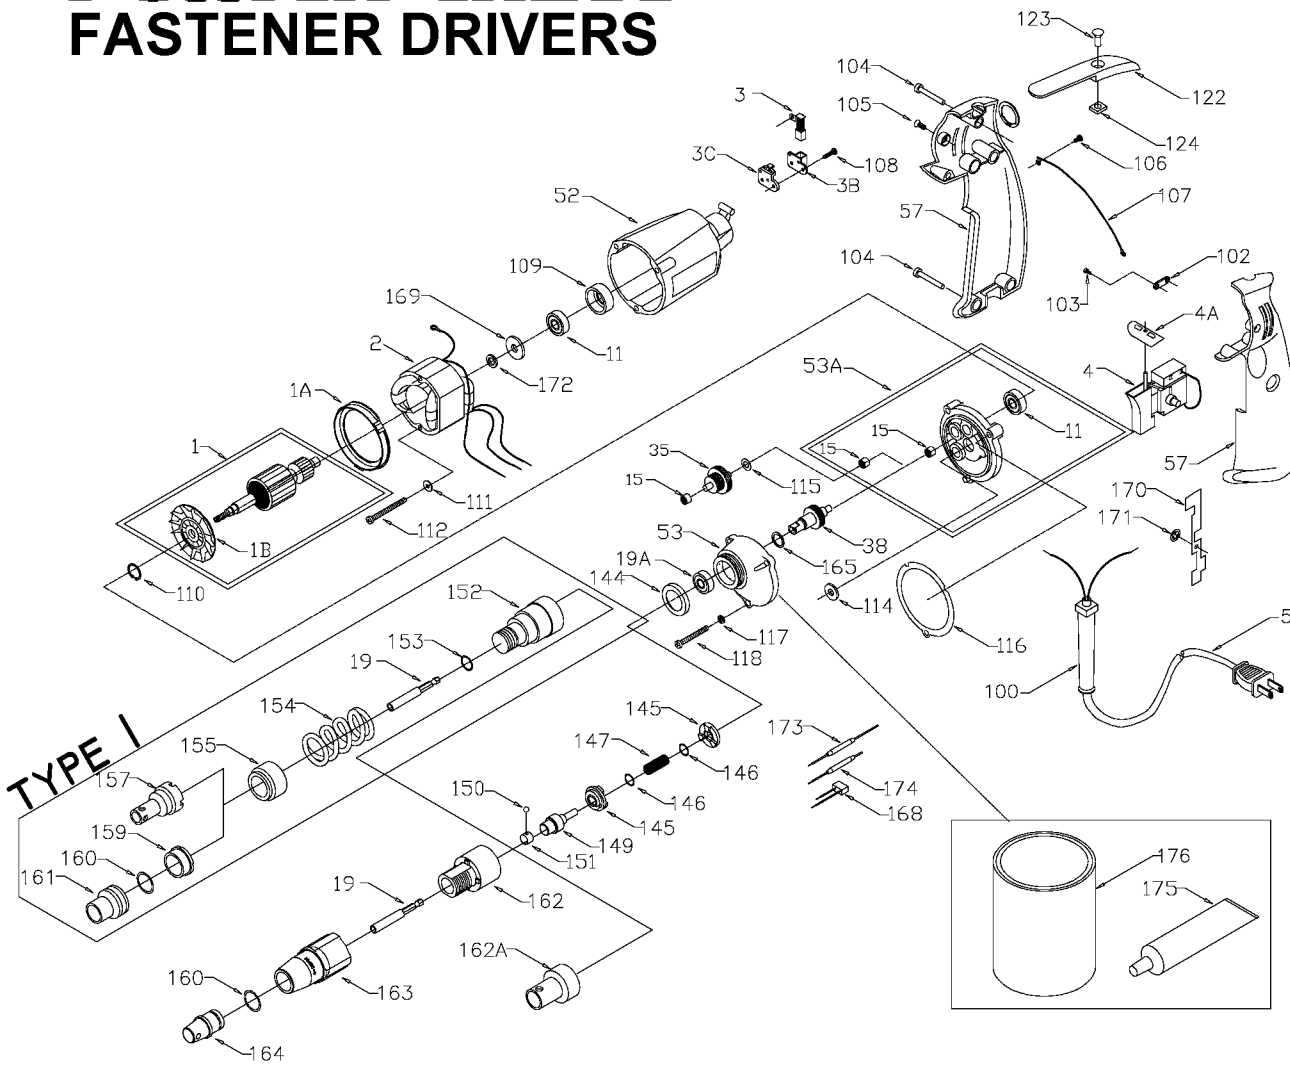

# PORTER-CABLE FASTENER DRIVERS

Cable Service Center or other competent repair center

6640  
6642  
6645

TYPE I

## Parts List for 6641 Type 3

Item Number	Part Number	Description	Qty Required
1	886948	ARMATURE 230V FLEX	1
1	876480	ARMATURE	1
1	811350	BAFFLE	1
1	811531	FAN	1
2	886949	FIELD 230V	1
2	876479	FIELD	1
3	N119739	BRUSH & SPRING	2
3	694301	BRUSH HOLDER	2
3	694298	BRUSH INSULATOR	2
4	885315	SWITCH 230V	1
4	888146	SWITCH VSR	1
4	875868	BUTTON-FWD/REV	1
5	891461	CORD & PLUG	1
5	695854	CORDSET	1
11	330003-85	BEARING	3
15	330004-00	BEARING,NEEDLE	3
19	000000-00	No Longer Available	1
19	330003-17	BEARING,BALL	3
35	697673	IDLER ASSY	1
38	000000-00	No Longer Available	1
52	876677	MOTOR HSG PKG	1
53	000000-00	No Longer Available	1
53	697684SV	INTERMEDIATE PLATE	1
57	876612	HANDLE SET	1
100	810716	RELIEVER	1
102	861434	CORD CLAMP	1
103	882703	SCREW	10