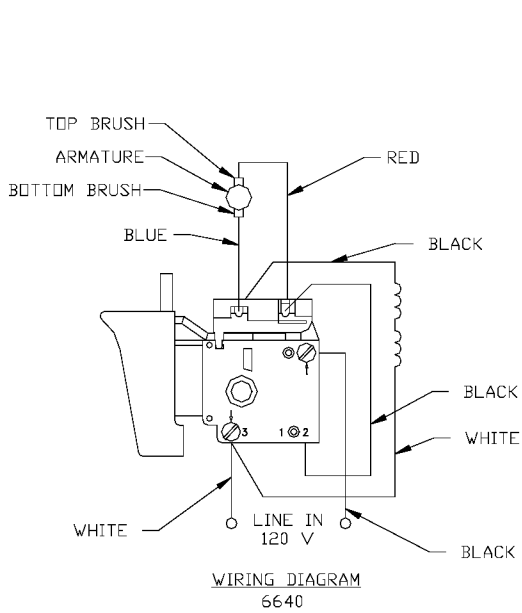

## Parts List for 6641 Type 3

Item Number	Part Number	Description	Qty Required
1	886948	ARMATURE 230V FLEX	1
1	876480	ARMATURE	1
1	811350	BAFFLE	1
1	811531	FAN	1
2	886949	FIELD 230V	1
2	876479	FIELD	1
3	N119739	BRUSH & SPRING	2
3	694301	BRUSH HOLDER	2
3	694298	BRUSH INSULATOR	2
4	885315	SWITCH 230V	1
4	888146	SWITCH VSR	1
4	875868	BUTTON-FWD/REV	1
5	891461	CORD & PLUG	1
5	695854	CORDSET	1
11	330003-85	BEARING	3
15	330004-00	BEARING,NEEDLE	3
19	000000-00	No Longer Available	1
19	330003-17	BEARING,BALL	3
35	697673	IDLER ASSY	1
38	000000-00	No Longer Available	1
52	876677	MOTOR HSG PKG	1
53	000000-00	No Longer Available	1
53	697684SV	INTERMEDIATE PLATE	1
57	876612	HANDLE SET	1
100	810716	RELIEVER	1
102	861434	CORD CLAMP	1
103	882703	SCREW	10