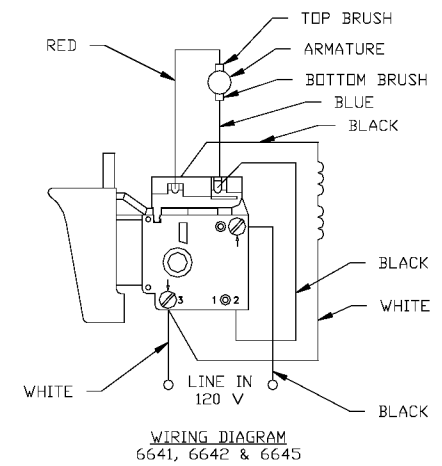

## Parts List for 6641 Type 3

Item Number	Part Number	Description	Qty Required
1	886948	ARMATURE 230V FLEX	1
1	876480	ARMATURE	1
1	811350	BAFFLE	1
1	811531	FAN	1
2	886949	FIELD 230V	1
2	876479	FIELD	1
3	N119739	BRUSH & SPRING	2
3	694301	BRUSH HOLDER	2
3	694298	BRUSH INSULATOR	2
4	885315	SWITCH 230V	1
4	888146	SWITCH VSR	1
4	875868	BUTTON-FWD/REV	1
5	891461	CORD & PLUG	1
5	695854	CORDSET	1
11	330003-85	BEARING	3
15	330004-00	BEARING,NEEDLE	3
19	000000-00	No Longer Available	1
19	330003-17	BEARING,BALL	3
35	697673	IDLER ASSY	1
38	000000-00	No Longer Available	1
52	876677	MOTOR HSG PKG	1
53	000000-00	No Longer Available	1
53	697684SV	INTERMEDIATE PLATE	1
57	876612	HANDLE SET	1
100	810716	RELIEVER	1
102	861434	CORD CLAMP	1
103	882703	SCREW	10