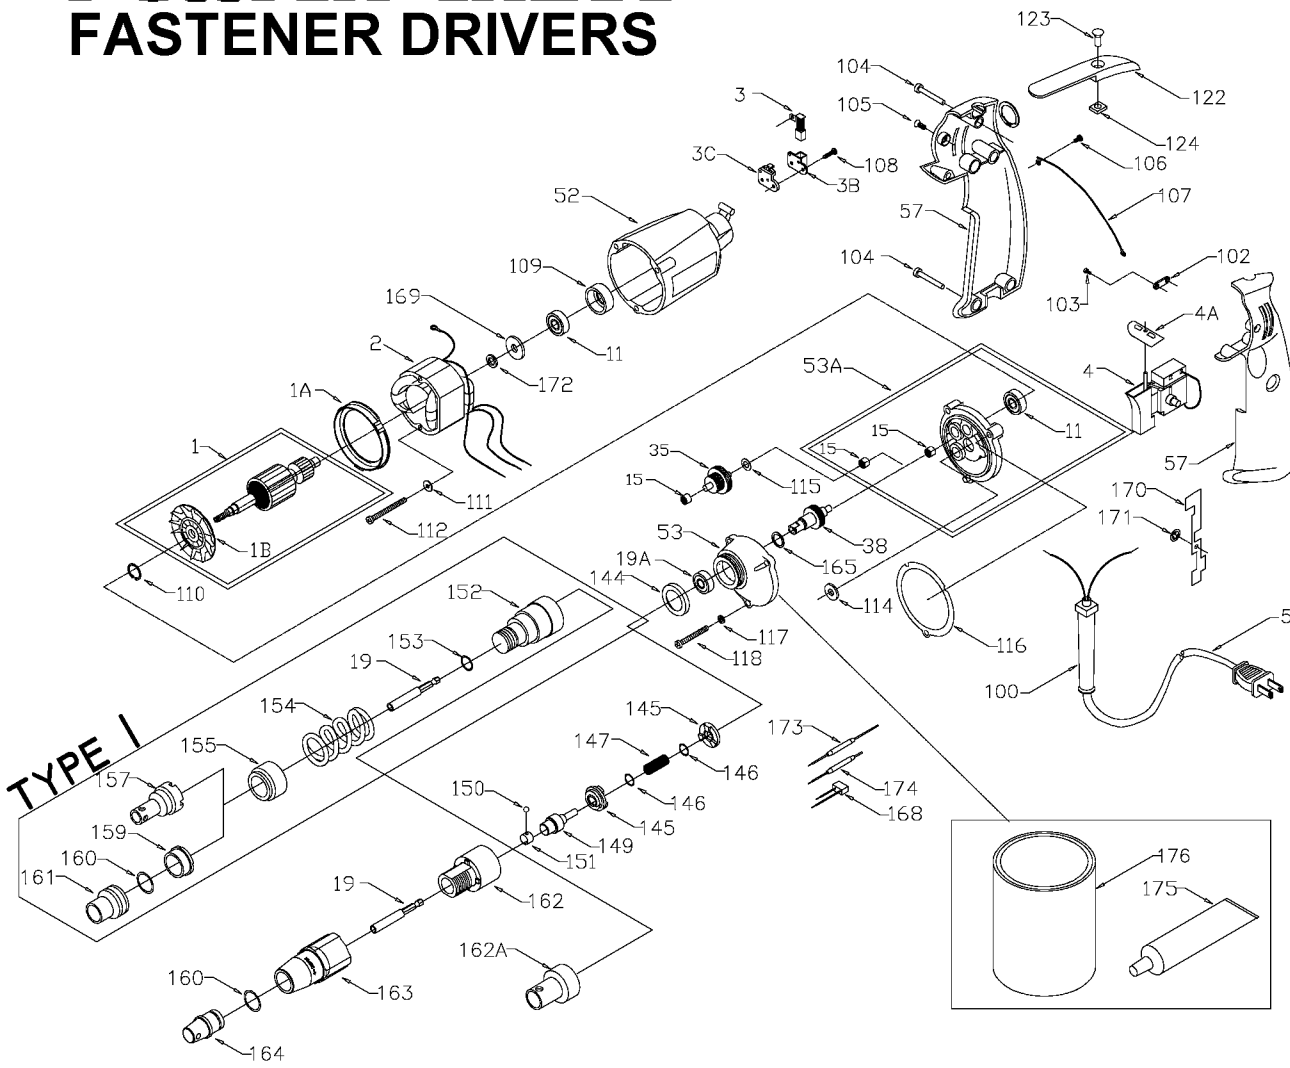

PORTER-CABLE FASTENER DRIVERS

Cable Service Center or other competent repair center

6640
6642
6645

Parts List for 6645 Type 1

Item Number	Part Number	Description	Qty Required
1	886948	ARMATURE 230V FLEX	1
1	876480	ARMATURE	1
1	811350	BAFFLE	1
1	811531	FAN	1
2	886949	FIELD 230V	1
2	876479	FIELD	1
3	N119739	BRUSH & SPRING	2
3	694301	BRUSH HOLDER	2
3	694298	BRUSH INSULATOR	2
4	885315	SWITCH 230V	1
4	888146	SWITCH VSR	1
4	875868	BUTTON-FWD/REV	1
5	891461	CORD & PLUG	1
5	695854	CORDSET	1
11	330003-85	BEARING	3
15	330004-00	BEARING,NEEDLE	3
19	861801	BIT HOLDER	1
19	330003-17	BEARING,BALL	3
35	697673	IDLER ASSY	1
38	D876478	SPINDLE ASSY	1
52	876677	MOTOR HSG PKG	1
53	000000-00	No Longer Available	1
53	697684SV	INTERMEDIATE PLATE	1
57	876612	HANDLE SET	1
100	810716	RELIEVER	1
102	861434	CORD CLAMP	1
103	882703	SCREW	10

COPYRIGHT© 2005. All Rights Reserved.

Parts list, pricing, and availability subject to change. Please visit www.dewaltservicenetwork.com for current parts information.

Parts List for 6645 Type 1

Item Number	Part Number	Description	Qty Required
104	900826	SCREW	10
105	866340	SCREW	10
106	864137	SCREW	10
107	000000-00	No Longer Available	1
108	864136	SCREW	10
109	694432	BEARING MOUNT	3
110	847564	SNAP RING	10
111	802214	WASHER-LCK INT	10
112	876651	SCREW	10
114	852714	SLINGER	1
115	848741	WASHER	10
116	698609	GASKET	1
117	802648	WASHER	10
118	694015	SCREW	10
122	875861	BELT CLIP	1
123	800740	SCREW	10
124	875862	NUT	10
145	000000-00	No Longer Available	1
146	853644	RING	10
147	853731	SPRING	10
149	853446	SPINDLE	1
150	844318	BALL	1
151	854346	RETAINER	1
152	853705	HSGN	1
153	854080	RING	10
154	853730	SPRING	10
155	853481	ADJ COLLAR	1