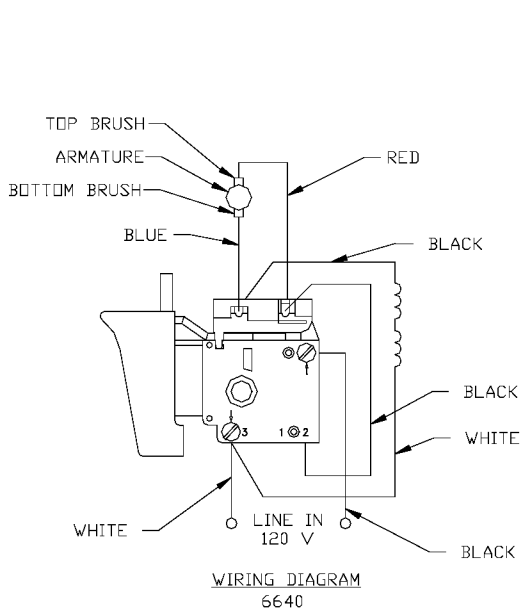

PORTER-CABLE FASTENER DRIVERS

Cable Service Center or other competent repair center

6640
6642
6645

Parts List for 6645 Type 1

Item Number	Part Number	Description	Qty Required
1	886948	ARMATURE 230V FLEX	1
1	876480	ARMATURE	1
1	811350	BAFFLE	1
1	811531	FAN	1
2	886949	FIELD 230V	1
2	876479	FIELD	1
3	N119739	BRUSH & SPRING	2
3	694301	BRUSH HOLDER	2
3	694298	BRUSH INSULATOR	2
4	885315	SWITCH 230V	1
4	888146	SWITCH VSR	1
4	875868	BUTTON-FWD/REV	1
5	891461	CORD & PLUG	1
5	695854	CORDSET	1
11	330003-85	BEARING	3
15	330004-00	BEARING,NEEDLE	3
19	861801	BIT HOLDER	1
19	330003-17	BEARING,BALL	3
35	697673	IDLER ASSY	1
38	D876478	SPINDLE ASSY	1
52	876677	MOTOR HSG PKG	1
53	000000-00	No Longer Available	1
53	697684SV	INTERMEDIATE PLATE	1
57	876612	HANDLE SET	1
100	810716	RELIEVER	1
102	861434	CORD CLAMP	1
103	882703	SCREW	10

COPYRIGHT© 2005. All Rights Reserved.

Parts list, pricing, and availability subject to change. Please visit www.dewaltservicenetwork.com for current parts information.

Parts List for 6645 Type 1

Item Number	Part Number	Description	Qty Required
104	900826	SCREW	10
105	866340	SCREW	10
106	864137	SCREW	10
107	000000-00	No Longer Available	1
108	864136	SCREW	10
109	694432	BEARING MOUNT	3
110	847564	SNAP RING	10
111	802214	WASHER-LCK INT	10
112	876651	SCREW	10
114	852714	SLINGER	1
115	848741	WASHER	10
116	698609	GASKET	1
117	802648	WASHER	10
118	694015	SCREW	10
122	875861	BELT CLIP	1
123	800740	SCREW	10
124	875862	NUT	10
145	000000-00	No Longer Available	1
146	853644	RING	10
147	853731	SPRING	10
149	853446	SPINDLE	1
150	844318	BALL	1
151	854346	RETAINER	1
152	853705	HSGN	1
153	854080	RING	10
154	853730	SPRING	10
155	853481	ADJ COLLAR	1