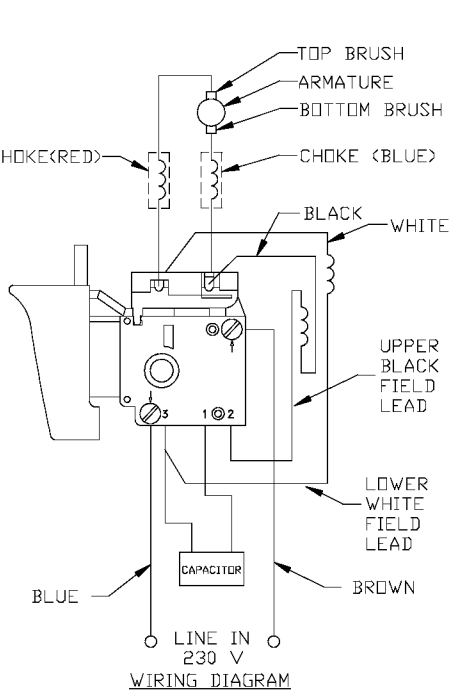

PORTER-CABLE FASTENER DRIVERS

Cable Service Center or other competent repair center

6640
6642
6645

Parts List for 6645 Type 1

Item Number	Part Number	Description	Qty Required
1	886948	ARMATURE 230V FLEX	1
1	876480	ARMATURE	1
1	811350	BAFFLE	1
1	811531	FAN	1
2	886949	FIELD 230V	1
2	876479	FIELD	1
3	N119739	BRUSH & SPRING	2
3	694301	BRUSH HOLDER	2
3	694298	BRUSH INSULATOR	2
4	885315	SWITCH 230V	1
4	888146	SWITCH VSR	1
4	875868	BUTTON-FWD/REV	1
5	891461	CORD & PLUG	1
5	695854	CORDSET	1
11	330003-85	BEARING	3
15	330004-00	BEARING,NEEDLE	3
19	861801	BIT HOLDER	1
19	330003-17	BEARING,BALL	3
35	697673	IDLER ASSY	1
38	D876478	SPINDLE ASSY	1
52	876677	MOTOR HSG PKG	1
53	000000-00	No Longer Available	1
53	697684SV	INTERMEDIATE PLATE	1
57	876612	HANDLE SET	1
100	810716	RELIEVER	1
102	861434	CORD CLAMP	1
103	882703	SCREW	10

COPYRIGHT© 2005. All Rights Reserved.

Parts list, pricing, and availability subject to change. Please visit www.dewaltservicenetwork.com for current parts information.

Parts List for 6645 Type 1

Item Number	Part Number	Description	Qty Required
104	900826	SCREW	10
105	866340	SCREW	10
106	864137	SCREW	10
107	000000-00	No Longer Available	1
108	864136	SCREW	10
109	694432	BEARING MOUNT	3
110	847564	SNAP RING	10
111	802214	WASHER-LCK INT	10
112	876651	SCREW	10
114	852714	SLINGER	1
115	848741	WASHER	10
116	698609	GASKET	1
117	802648	WASHER	10
118	694015	SCREW	10
122	875861	BELT CLIP	1
123	800740	SCREW	10
124	875862	NUT	10
145	000000-00	No Longer Available	1
146	853644	RING	10
147	853731	SPRING	10
149	853446	SPINDLE	1
150	844318	BALL	1
151	854346	RETAINER	1
152	853705	HSGN	1
153	854080	RING	10
154	853730	SPRING	10
155	853481	ADJ COLLAR	1