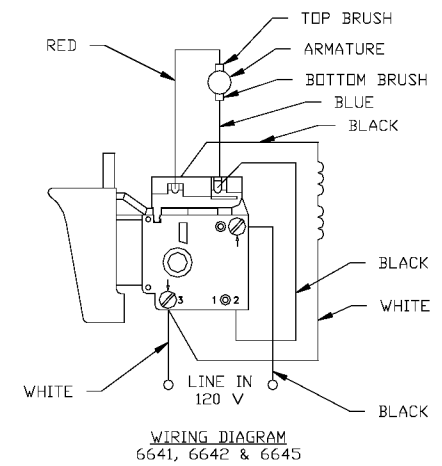

PORTER-CABLE FASTENER DRIVERS

Cable Service Center or other competent repair center

6640
6642
6645

Parts List for 6645 Type 1

Item Number	Part Number	Description	Qty Required
1	886948	ARMATURE 230V FLEX	1
1	876480	ARMATURE	1
1	811350	BAFFLE	1
1	811531	FAN	1
2	886949	FIELD 230V	1
2	876479	FIELD	1
3	N119739	BRUSH & SPRING	2
3	694301	BRUSH HOLDER	2
3	694298	BRUSH INSULATOR	2
4	885315	SWITCH 230V	1
4	888146	SWITCH VSR	1
4	875868	BUTTON-FWD/REV	1
5	891461	CORD & PLUG	1
5	695854	CORDSET	1
11	330003-85	BEARING	3
15	330004-00	BEARING,NEEDLE	3
19	861801	BIT HOLDER	1
19	330003-17	BEARING,BALL	3
35	697673	IDLER ASSY	1
38	D876478	SPINDLE ASSY	1
52	876677	MOTOR HSG PKG	1
53	000000-00	No Longer Available	1
53	697684SV	INTERMEDIATE PLATE	1
57	876612	HANDLE SET	1
100	810716	RELIEVER	1
102	861434	CORD CLAMP	1
103	882703	SCREW	10

COPYRIGHT© 2005. All Rights Reserved.

Parts list, pricing, and availability subject to change. Please visit www.dewaltservicenetwork.com for current parts information.

Parts List for 6645 Type 1

Item Number	Part Number	Description	Qty Required
104	900826	SCREW	10
105	866340	SCREW	10
106	864137	SCREW	10
107	000000-00	No Longer Available	1
108	864136	SCREW	10
109	694432	BEARING MOUNT	3
110	847564	SNAP RING	10
111	802214	WASHER-LCK INT	10
112	876651	SCREW	10
114	852714	SLINGER	1
115	848741	WASHER	10
116	698609	GASKET	1
117	802648	WASHER	10
118	694015	SCREW	10
122	875861	BELT CLIP	1
123	800740	SCREW	10
124	875862	NUT	10
145	000000-00	No Longer Available	1
146	853644	RING	10
147	853731	SPRING	10
149	853446	SPINDLE	1
150	844318	BALL	1
151	854346	RETAINER	1
152	853705	HSGN	1
153	854080	RING	10
154	853730	SPRING	10
155	853481	ADJ COLLAR	1