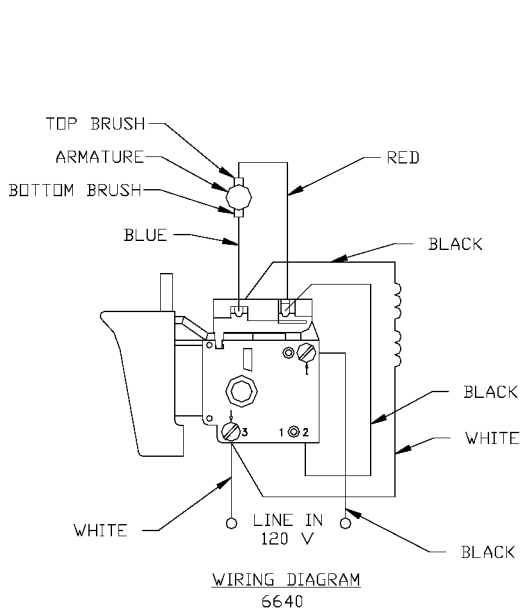

PORTER-CABLE FASTENER DRIVERS

Cable Service Center or other competent repair center

6640
6642
6645

Parts List for 6645 Type 2

Item Number	Part Number	Description	Qty Required
1	886948	ARMATURE 230V FLEX	1
1	876480	ARMATURE	1
1	811350	BAFFLE	1
1	811531	FAN	1
2	886949	FIELD 230V	1
2	876479	FIELD	1
3	N119739	BRUSH & SPRING	2
3	694301	BRUSH HOLDER	2
3	694298	BRUSH INSULATOR	2
4	885315	SWITCH 230V	1
4	888146	SWITCH VSR	1
4	875868	BUTTON-FWD/REV	1
5	891461	CORD & PLUG	1
5	695854	CORDSET	1
11	330003-85	BEARING	3
15	330004-00	BEARING,NEEDLE	3
19	879984	BIT HOLDER	1
19	330003-17	BEARING,BALL	3
35	697673	IDLER ASSY	1
38	000000-00	No Longer Available	1
52	876677	MOTOR HSG PKG	1
53	000000-00	No Longer Available	1
53	697684SV	INTERMEDIATE PLATE	1
57	876612	HANDLE SET	1
100	810716	RELIEVER	1
102	861434	CORD CLAMP	1
103	882703	SCREW	10

COPYRIGHT© 2005. All Rights Reserved.

Parts list, pricing, and availability subject to change. Please visit www.dewaltservicenet.com for current parts information.

Parts List for 6645 Type 2

Item Number	Part Number	Description	Qty Required
104	900826	SCREW	10
105	866340	SCREW	10
106	864137	SCREW	10
107	000000-00	No Longer Available	1
108	864136	SCREW	10
109	694432	BEARING MOUNT	3
110	847564	SNAP RING	10
111	802214	WASHER-LCK INT	10
112	876651	SCREW	10
114	852714	SLINGER	1
115	848741	WASHER	10
116	698609	GASKET	1
117	802648	WASHER	10
118	694015	SCREW	10
122	875861	BELT CLIP	1
123	800740	SCREW	10
124	875862	NUT	10
144	000000-00	No Longer Available	1
145	000000-00	No Longer Available	1
146	853644	RING	10
147	853731	SPRING	10
149	878495	WORK SPINDLE	1
150	844318	BALL	1
151	854346	RETAINER	1
160	878486	O RING	10
162	878964	CLUTCH HOUSING ASSY	1
162	000000-00	No Longer Available	1