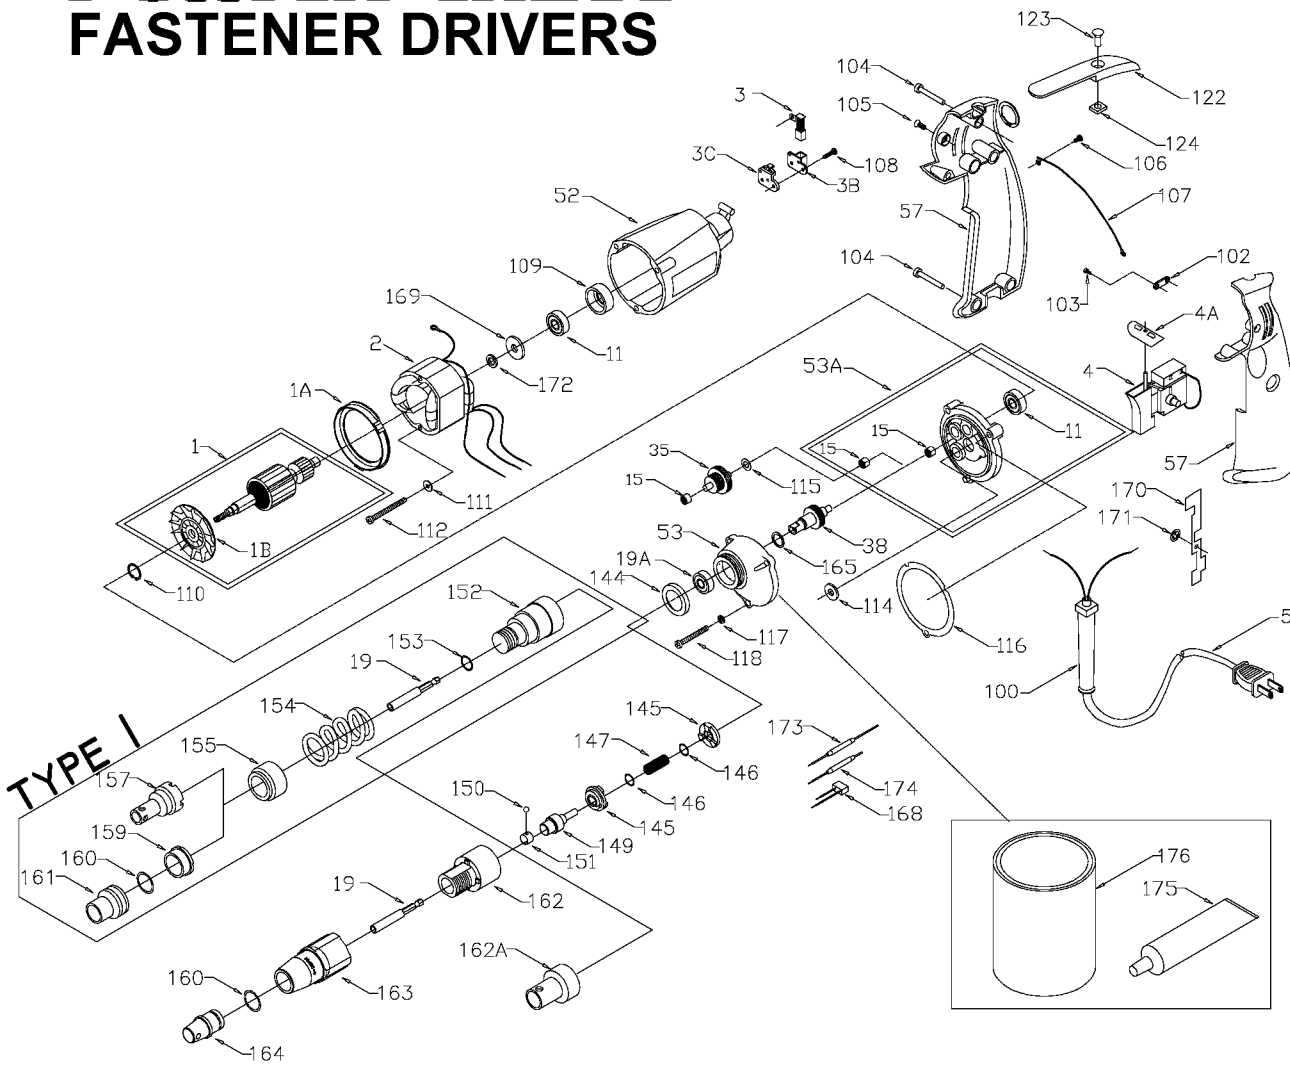

PORTER-CABLE FASTENER DRIVERS

Cable Service Center or other competent repair center

6640
6642
6645

Parts List for 6645 Type 2

Item Number	Part Number	Description	Qty Required
1	886948	ARMATURE 230V FLEX	1
1	876480	ARMATURE	1
1	811350	BAFFLE	1
1	811531	FAN	1
2	886949	FIELD 230V	1
2	876479	FIELD	1
3	N119739	BRUSH & SPRING	2
3	694301	BRUSH HOLDER	2
3	694298	BRUSH INSULATOR	2
4	885315	SWITCH 230V	1
4	888146	SWITCH VSR	1
4	875868	BUTTON-FWD/REV	1
5	891461	CORD & PLUG	1
5	695854	CORDSET	1
11	330003-85	BEARING	3
15	330004-00	BEARING,NEEDLE	3
19	879984	BIT HOLDER	1
19	330003-17	BEARING,BALL	3
35	697673	IDLER ASSY	1
38	000000-00	No Longer Available	1
52	876677	MOTOR HSG PKG	1
53	000000-00	No Longer Available	1
53	697684SV	INTERMEDIATE PLATE	1
57	876612	HANDLE SET	1
100	810716	RELIEVER	1
102	861434	CORD CLAMP	1
103	882703	SCREW	10

COPYRIGHT© 2005. All Rights Reserved.

Parts list, pricing, and availability subject to change. Please visit www.dewaltservicenet.com for current parts information.

Parts List for 6645 Type 2

Item Number	Part Number	Description	Qty Required
104	900826	SCREW	10
105	866340	SCREW	10
106	864137	SCREW	10
107	000000-00	No Longer Available	1
108	864136	SCREW	10
109	694432	BEARING MOUNT	3
110	847564	SNAP RING	10
111	802214	WASHER-LCK INT	10
112	876651	SCREW	10
114	852714	SLINGER	1
115	848741	WASHER	10
116	698609	GASKET	1
117	802648	WASHER	10
118	694015	SCREW	10
122	875861	BELT CLIP	1
123	800740	SCREW	10
124	875862	NUT	10
144	000000-00	No Longer Available	1
145	000000-00	No Longer Available	1
146	853644	RING	10
147	853731	SPRING	10
149	878495	WORK SPINDLE	1
150	844318	BALL	1
151	854346	RETAINER	1
160	878486	O RING	10
162	878964	CLUTCH HOUSING ASSY	1
162	000000-00	No Longer Available	1