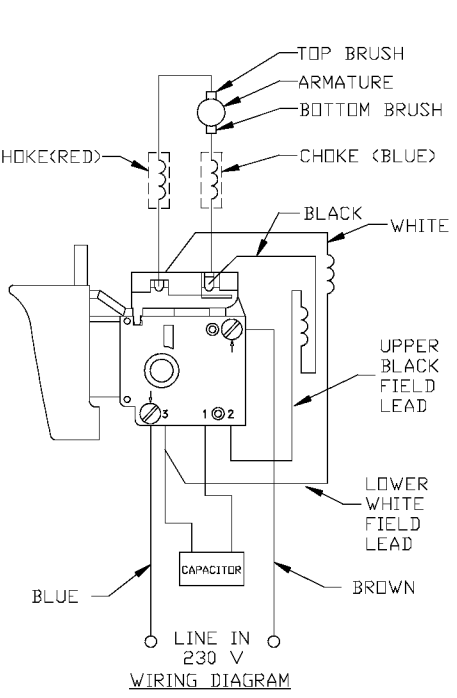

PORTER-CABLE FASTENER DRIVERS

Cable Service Center or other competent repair center

6640
6642
6645

Parts List for 6645 Type 2

Item Number	Part Number	Description	Qty Required
1	886948	ARMATURE 230V FLEX	1
1	876480	ARMATURE	1
1	811350	BAFFLE	1
1	811531	FAN	1
2	886949	FIELD 230V	1
2	876479	FIELD	1
3	N119739	BRUSH & SPRING	2
3	694301	BRUSH HOLDER	2
3	694298	BRUSH INSULATOR	2
4	885315	SWITCH 230V	1
4	888146	SWITCH VSR	1
4	875868	BUTTON-FWD/REV	1
5	891461	CORD & PLUG	1
5	695854	CORDSET	1
11	330003-85	BEARING	3
15	330004-00	BEARING,NEEDLE	3
19	879984	BIT HOLDER	1
19	330003-17	BEARING,BALL	3
35	697673	IDLER ASSY	1
38	000000-00	No Longer Available	1
52	876677	MOTOR HSG PKG	1
53	000000-00	No Longer Available	1
53	697684SV	INTERMEDIATE PLATE	1
57	876612	HANDLE SET	1
100	810716	RELIEVER	1
102	861434	CORD CLAMP	1
103	882703	SCREW	10

COPYRIGHT© 2005. All Rights Reserved.

Parts list, pricing, and availability subject to change. Please visit www.dewaltservicenet.com for current parts information.

Parts List for 6645 Type 2

Item Number	Part Number	Description	Qty Required
104	900826	SCREW	10
105	866340	SCREW	10
106	864137	SCREW	10
107	000000-00	No Longer Available	1
108	864136	SCREW	10
109	694432	BEARING MOUNT	3
110	847564	SNAP RING	10
111	802214	WASHER-LCK INT	10
112	876651	SCREW	10
114	852714	SLINGER	1
115	848741	WASHER	10
116	698609	GASKET	1
117	802648	WASHER	10
118	694015	SCREW	10
122	875861	BELT CLIP	1
123	800740	SCREW	10
124	875862	NUT	10
144	000000-00	No Longer Available	1
145	000000-00	No Longer Available	1
146	853644	RING	10
147	853731	SPRING	10
149	878495	WORK SPINDLE	1
150	844318	BALL	1
151	854346	RETAINER	1
160	878486	O RING	10
162	878964	CLUTCH HOUSING ASSY	1
162	000000-00	No Longer Available	1