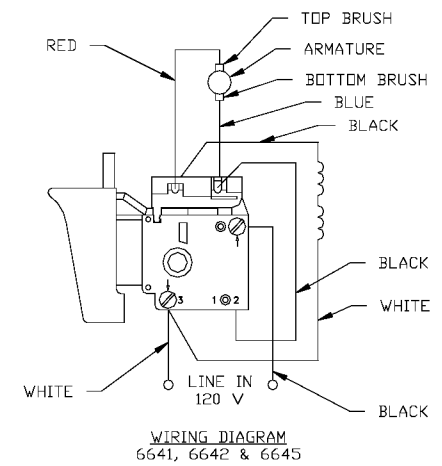

PORTER-CABLE FASTENER DRIVERS

Cable Service Center or other competent repair center

6640
6642
6645

Parts List for 6645 Type 2

Item Number	Part Number	Description	Qty Required
1	886948	ARMATURE 230V FLEX	1
1	876480	ARMATURE	1
1	811350	BAFFLE	1
1	811531	FAN	1
2	886949	FIELD 230V	1
2	876479	FIELD	1
3	N119739	BRUSH & SPRING	2
3	694301	BRUSH HOLDER	2
3	694298	BRUSH INSULATOR	2
4	885315	SWITCH 230V	1
4	888146	SWITCH VSR	1
4	875868	BUTTON-FWD/REV	1
5	891461	CORD & PLUG	1
5	695854	CORDSET	1
11	330003-85	BEARING	3
15	330004-00	BEARING,NEEDLE	3
19	879984	BIT HOLDER	1
19	330003-17	BEARING,BALL	3
35	697673	IDLER ASSY	1
38	000000-00	No Longer Available	1
52	876677	MOTOR HSG PKG	1
53	000000-00	No Longer Available	1
53	697684SV	INTERMEDIATE PLATE	1
57	876612	HANDLE SET	1
100	810716	RELIEVER	1
102	861434	CORD CLAMP	1
103	882703	SCREW	10

COPYRIGHT© 2005. All Rights Reserved.

Parts list, pricing, and availability subject to change. Please visit www.dewaltservicenet.com for current parts information.

Parts List for 6645 Type 2

Item Number	Part Number	Description	Qty Required
104	900826	SCREW	10
105	866340	SCREW	10
106	864137	SCREW	10
107	000000-00	No Longer Available	1
108	864136	SCREW	10
109	694432	BEARING MOUNT	3
110	847564	SNAP RING	10
111	802214	WASHER-LCK INT	10
112	876651	SCREW	10
114	852714	SLINGER	1
115	848741	WASHER	10
116	698609	GASKET	1
117	802648	WASHER	10
118	694015	SCREW	10
122	875861	BELT CLIP	1
123	800740	SCREW	10
124	875862	NUT	10
144	000000-00	No Longer Available	1
145	000000-00	No Longer Available	1
146	853644	RING	10
147	853731	SPRING	10
149	878495	WORK SPINDLE	1
150	844318	BALL	1
151	854346	RETAINER	1
160	878486	O RING	10
162	878964	CLUTCH HOUSING ASSY	1
162	000000-00	No Longer Available	1