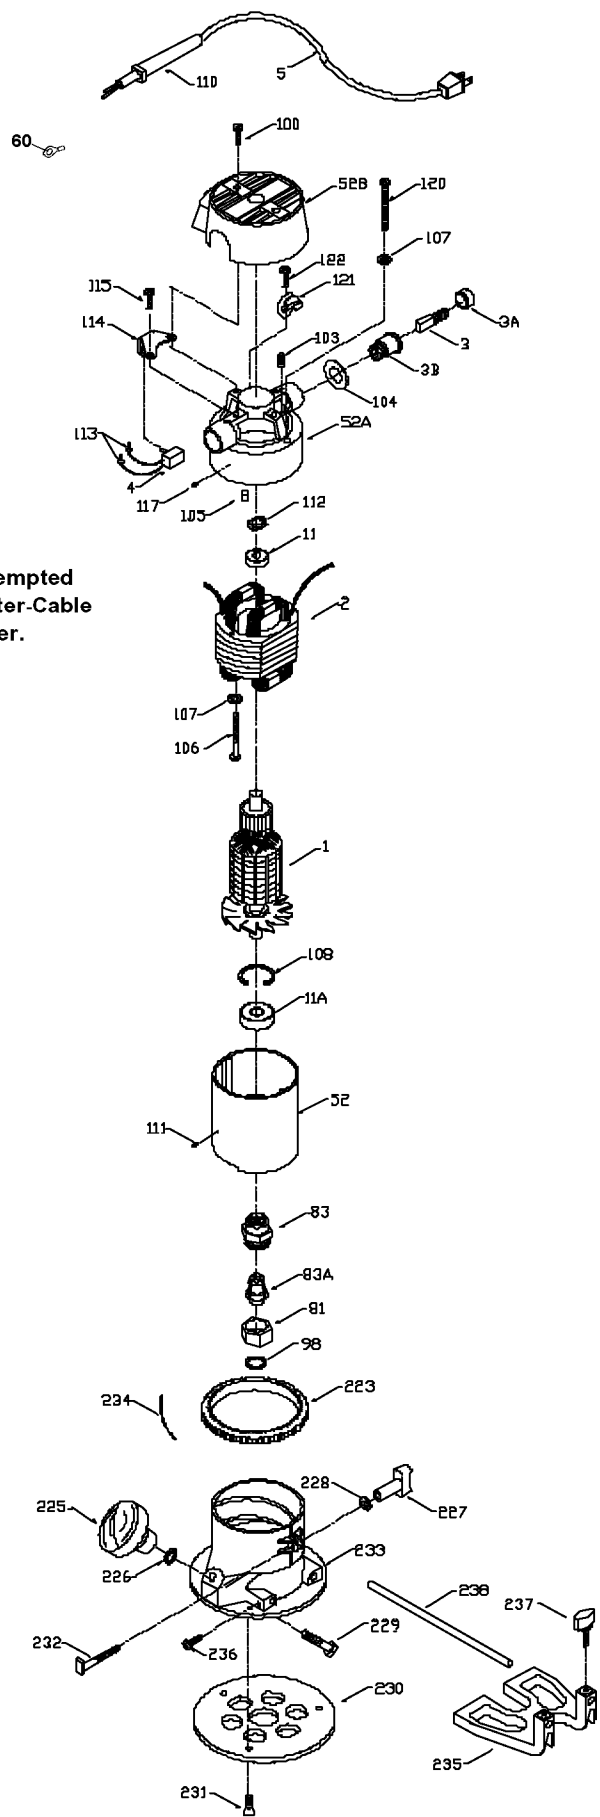

ROUTER

6302
6702
6902
513T6/T7

WARNING: Electrical repairs should only be attempted by trained repairmen. Contact the nearest Porter-Cable Service Center or other competent repair center.

Parts List for 6902 Type 3

Item Number	Part Number	Description	Qty Required
1	903660	ARMATURE	1
1	874588	ARMATURE-220	1
1	000000-00	No Longer Available	1
2	874589	FIELD-220	1
2	699326	FIELD	1
2	803104	LEAD	1
3	N031652	BRUSH	2
3	803483	BRUSH CAP	2
3	873497	BRUSH HOLDER	2
4	842606SV	SWITCH	1
4	876320	SWITCH.	1
5	879758	CORD-EURO	1
5	A11126	CORDSET	1
11	855284	BEARING	3
11	878064SV	BEARING	3
52	903967SV	CASING & PINS FRONT	1
52	899192SV	REAR HOUSING	1
52	888727	MOTOR HOUSING CAP	1
60	849314	TERM	1
81	875893	COLLET NUT	1
83	872793	CHUCK	1
83	42999	1/4 INCH COLLET ASSY	1
83	42975	3/8 INCH COLLET ASSY	1
83	42975	3/8 INCH COLLET ASSY	1
83	42950	1/2 INCH COLLET ASSY	1
83	876671	COLLET 1/2 INCH	1
83	876669	COLLET 1/4 INCH	1

COPYRIGHT© 2005. All Rights Reserved.

Parts list, pricing, and availability subject to change. Please visit www.dewaltservicenet.com for current parts information.

Parts List for 6902 Type 3

Item Number	Part Number	Description	Qty Required
83	876670	COLLET 3/8 INCH	1
98	823030	SNAP-RING	10
100	878813	SCREW	10
103	804360	SCREW	10
104	803496	WASHER	10
105	842597	PLUG	1
106	838312	SCREW	10
108	802426	RING	10
111	800835	PIN	10
112	842610	SPRING-PRELOAD	10
113	682063	CONNECTOR VS	1
114	842598	BRACKET SWITCH	1
114	876396	BRACKET	1
115	802764	SCREW	10
117	801374	SCREW	10
120	681260	SCREW & WASHER	10
121	874137	CORD CLAMP	1
122	877817	SCREW	10
239	849314	TERM	1
241	696696	SCREW	10
856	A22709	OPEN-END WRENCH	1
856	883356	BIT	1
856	A22709	OPEN-END WRENCH	1
856	683157	WRENCH OPEN END	1
856	683157	WRENCH OPEN END	1
861	000000-00	No Longer Available	1
861	000000-00	No Longer Available	1