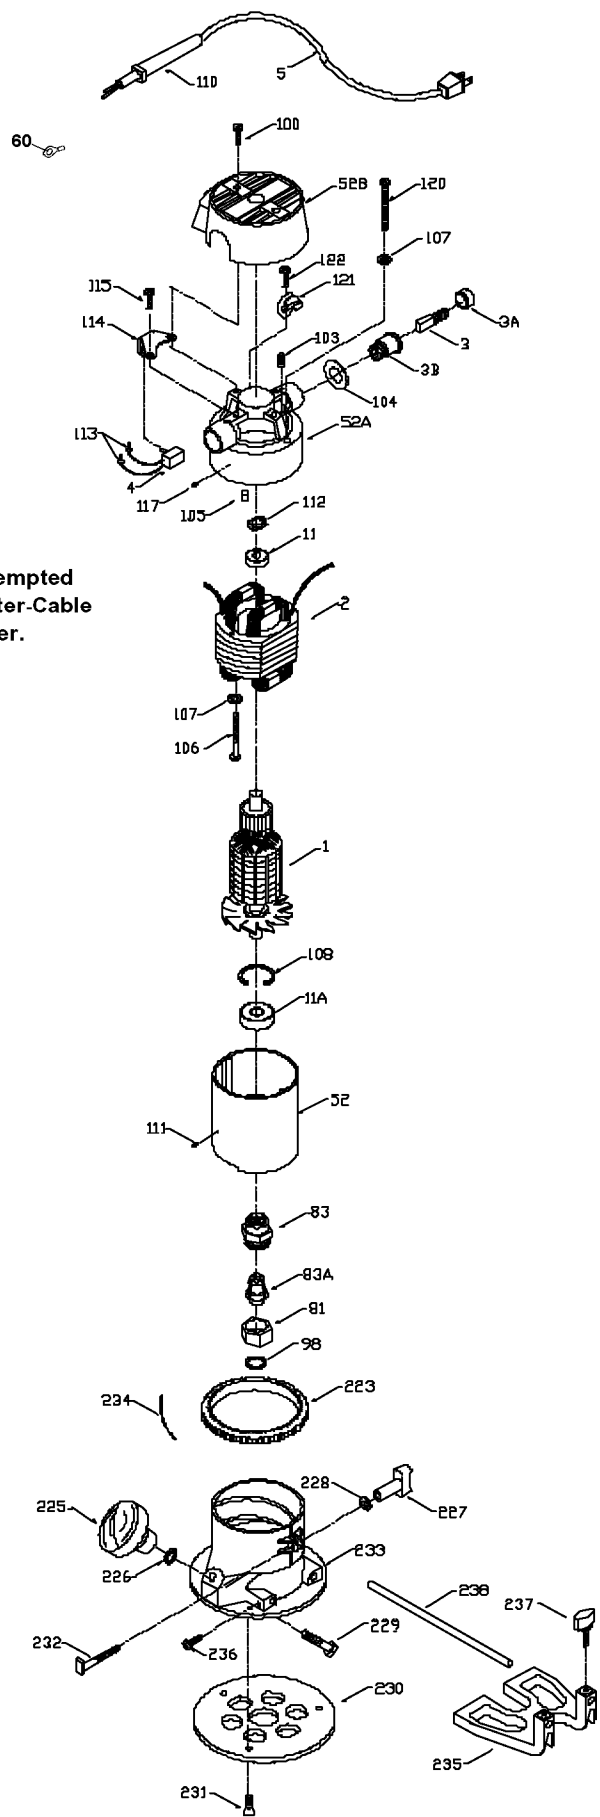

# ROUTER

6302  
6702  
6902  
513T6/T7

**WARNING:** Electrical repairs should only be attempted by trained repairmen. Contact the nearest Porter-Cable Service Center or other competent repair center.

## Parts List for 6902 Type 5

Item Number	Part Number	Description	Qty Required
1	903660	ARMATURE	1
1	874588	ARMATURE-220	1
1	874299	FAN	1
2	874589	FIELD-220	1
2	699326	FIELD	1
2	803104	LEAD	1
3	N031652	BRUSH	2
3	803483	BRUSH CAP	2
3	873497	BRUSH HOLDER	2
4	842606SV	SWITCH	1
4	876320	SWITCH.	1
5	879758	CORD-EURO	1
5	879182	CORD	1
11	855284	BEARING	3
11	878064SV	BEARING	3
52	903967SV	CASING & PINS FRONT	1
52	899192SV	REAR HOUSING	1
52	888727	MOTOR HOUSING CAP	1
60	849314	TERM	1
81	875893	COLLET NUT	1
83	872793	CHUCK	1
83	42999	1/4 INCH COLLET ASSY	1
83	42975	3/8 INCH COLLET ASSY	1
83	42975	3/8 INCH COLLET ASSY	1
83	42950	1/2 INCH COLLET ASSY	1
83	876671	COLLET 1/2 INCH	1
83	876669	COLLET 1/4 INCH	1

## Parts List for 6902 Type 5

Item Number	Part Number	Description	Qty Required
83	876670	COLLET 3/8 INCH	1
98	823030	SNAP-RING	10
100	878813	SCREW	10
103	804360	SCREW	10
104	803496	WASHER	10
105	842597	PLUG	1
106	838312	SCREW	10
108	802426	RING	10
110	901266	STRAIN RELIEVER	1
111	800835	PIN	10
112	842610	SPRING-PRELOAD	10
113	682063	CONNECTOR VS	1
114	842598	BRACKET SWITCH	1
114	876396	BRACKET	1
115	802764	SCREW	10
117	801374	SCREW	10
120	681260	SCREW & WASHER	10
121	874137	CORD CLAMP	1
122	877817	SCREW	10
239	849314	TERM	1
241	696696	SCREW	10
856	A22709	OPEN-END WRENCH	1
856	883356	BIT	1
856	A22709	OPEN-END WRENCH	1
856	683157	WRENCH OPEN END	1
856	683157	WRENCH OPEN END	1
861	000000-00	No Longer Available	1

## Parts List for 6902 Type 5

Item Number	Part Number	Description	Qty Required
861	000000-00	No Longer Available	1
861	902829	CARRYING CASE	1
861	000000-00	No Longer Available	1

COPYRIGHT© 2005. All Rights Reserved.