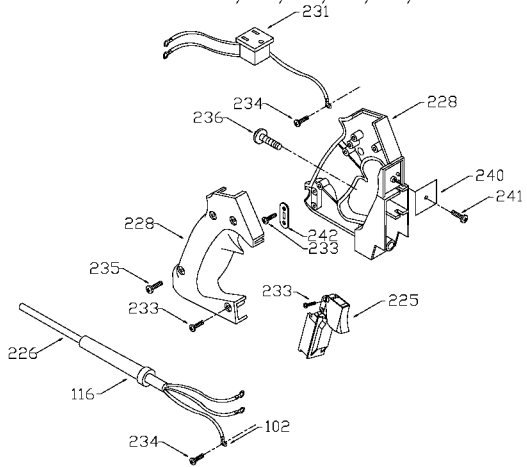

## Parts List for 691 Type 1

Item Number	Part Number	Description	Qty Required
1	000000-00	No Longer Available	1
1	682058	ARMATURE 115V	1
2	000000-00	No Longer Available	1
2	803104	LEAD	1
3	N031652	BRUSH	2
3	803483	BRUSH CAP	2
3	873497	BRUSH HOLDER	2
4	842606SV	SWITCH	1
4	694771	HEX NUT	10
5	876684	CORD KIT	1
5	876683	CORD KIT	1
5	873717	CORD	1
5	873716	CORD	1
11	855284	BEARING	3
11	858464	BEARING	3
52	903967SV	CASING & PINS FRONT	1
52	899192SV	REAR HOUSING	1
52	888727	MOTOR HOUSING CAP	1
81	875893	COLLET NUT	1
83	872793	CHUCK	1
83	42999	1/4 INCH COLLET ASSY	1
83	42975	3/8 INCH COLLET ASSY	1
83	42975	3/8 INCH COLLET ASSY	1
83	42950	1/2 INCH COLLET ASSY	1
83	876669	COLLET 1/4 INCH	1
83	876671	COLLET 1/2 INCH	1
83	876670	COLLET 3/8 INCH	1

## Parts List for 691 Type 1

Item Number	Part Number	Description	Qty Required
98	823030	SNAP-RING	10
100	878813	SCREW	10
102	849314	TERM	1
103	804360	SCREW	10
104	803496	WASHER	10
105	842597	PLUG	1
106	863393	SCREW	10
107	802430	LOCKWASHER	10
108	802426	RING	10
110	901266	STRAIN RELIEVER	1
111	800835	PIN	10
113	682063	CONNECTOR VS	1
114	842598	BRACKET SWITCH	1
115	802764	SCREW	10
116	901266	STRAIN RELIEVER	1
120	681260	SCREW & WASHER	10
121	874137	CORD CLAMP	1
122	877817	SCREW	10
125	A22709	OPEN-END WRENCH	1
125	A22709	OPEN-END WRENCH	1
126	683157	WRENCH OPEN END	1
126	683157	WRENCH OPEN END	1
214	839279	KNOB	1
215	800942	RING	10
215	872998	DEPTH RING	1
216	800869	SPRING	3
217	847143	LOCK	1