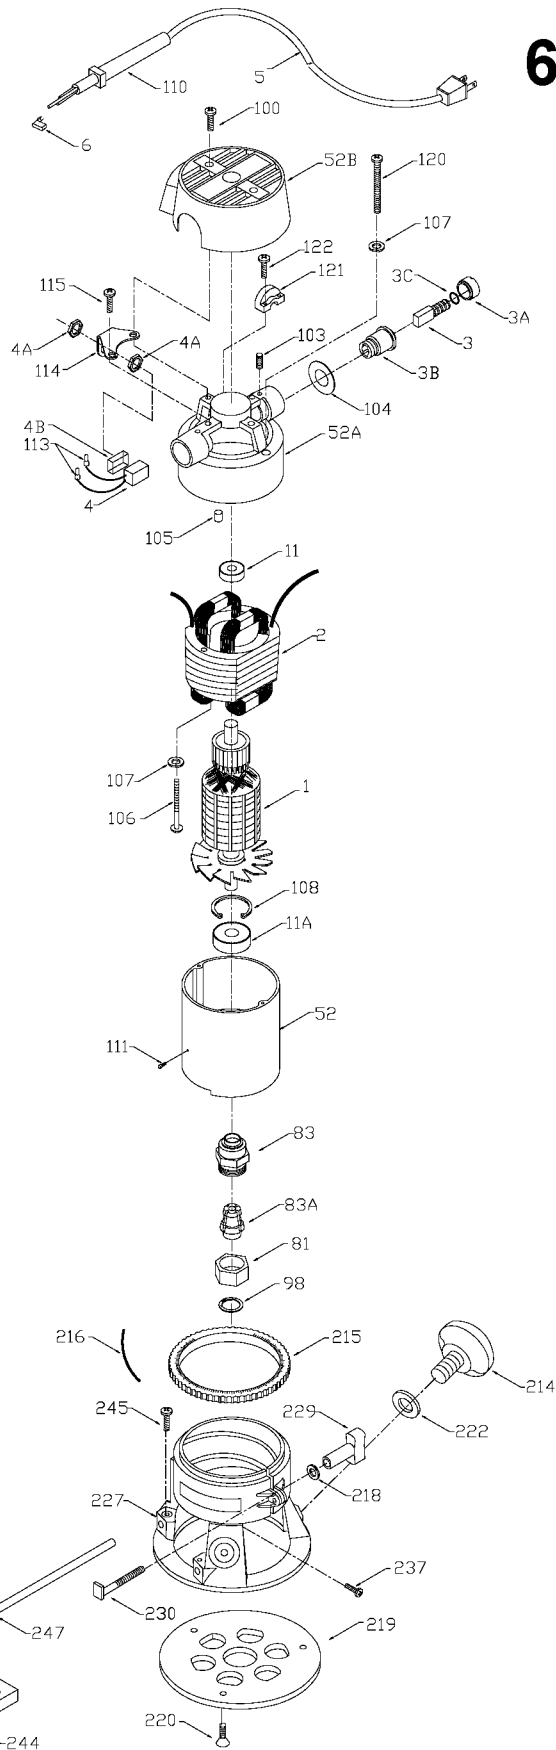

## Parts List for 691 Type 1

Item Number	Part Number	Description	Qty Required
1	000000-00	No Longer Available	1
1	682058	ARMATURE 115V	1
2	000000-00	No Longer Available	1
2	803104	LEAD	1
3	N031652	BRUSH	2
3	803483	BRUSH CAP	2
3	873497	BRUSH HOLDER	2
4	842606SV	SWITCH	1
4	694771	HEX NUT	10
5	876684	CORD KIT	1
5	876683	CORD KIT	1
5	873717	CORD	1
5	873716	CORD	1
11	855284	BEARING	3
11	858464	BEARING	3
52	903967SV	CASING & PINS FRONT	1
52	899192SV	REAR HOUSING	1
52	888727	MOTOR HOUSING CAP	1
81	875893	COLLET NUT	1
83	872793	CHUCK	1
83	42999	1/4 INCH COLLET ASSY	1
83	42975	3/8 INCH COLLET ASSY	1
83	42975	3/8 INCH COLLET ASSY	1
83	42950	1/2 INCH COLLET ASSY	1
83	876669	COLLET 1/4 INCH	1
83	876671	COLLET 1/2 INCH	1
83	876670	COLLET 3/8 INCH	1

## Parts List for 691 Type 1

Item Number	Part Number	Description	Qty Required
98	823030	SNAP-RING	10
100	878813	SCREW	10
102	849314	TERM	1
103	804360	SCREW	10
104	803496	WASHER	10
105	842597	PLUG	1
106	863393	SCREW	10
107	802430	LOCKWASHER	10
108	802426	RING	10
110	901266	STRAIN RELIEVER	1
111	800835	PIN	10
113	682063	CONNECTOR VS	1
114	842598	BRACKET SWITCH	1
115	802764	SCREW	10
116	901266	STRAIN RELIEVER	1
120	681260	SCREW & WASHER	10
121	874137	CORD CLAMP	1
122	877817	SCREW	10
125	A22709	OPEN-END WRENCH	1
125	A22709	OPEN-END WRENCH	1
126	683157	WRENCH OPEN END	1
126	683157	WRENCH OPEN END	1
214	839279	KNOB	1
215	800942	RING	10
215	872998	DEPTH RING	1
216	800869	SPRING	3
217	847143	LOCK	1