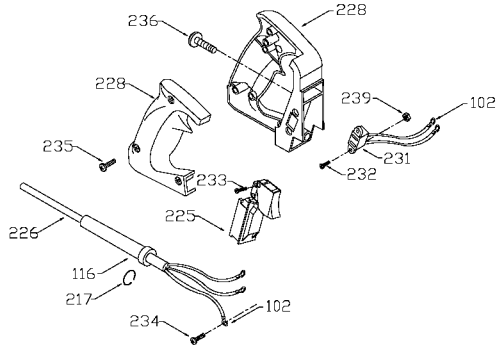

PORTER-CABLE D-HANDLE ROUTER

nearest Porter-Cable Service Center or other competent repair center.

6911
6912
694917

TYPE 1