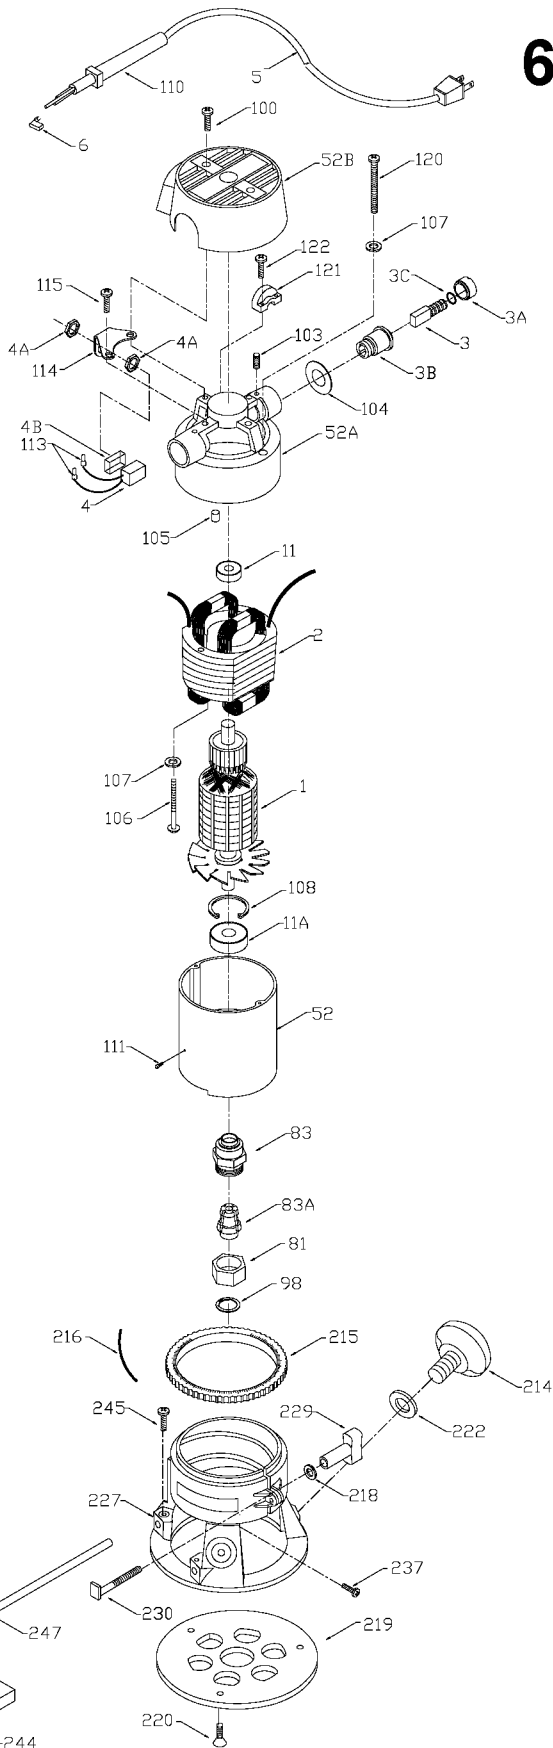

## TYPES 2, 3, 4, 5, 6, 7

## Parts List for 6911 Type 2

Item Number	Part Number	Description	Qty Required
102	849314	TERM	3
116	810716	RELIEVER	1
214	839279	KNOB	1
215	872998	DEPTH RING	1
216	800869	SPRING	1
218	823374	WASHER	1
219	42186	ROUTER SUB-BASE	1
220	874117	SCREW	10
220	688860	SCREW	10
222	801821	WASHER	10
225	876770	SWITCH	1
226	802787	115V CORD	1
227	879348	BASE KIT	1
228	876335	HANDLE SET	1
229	874582	CLAMP KNOB	1
230	685526	SCREW	10
231	694125	OUTLET	1
233	882703	SCREW	1
234	892780	SCREW	10
235	859384	SCREW	1
236	803004	SCREW	10
237	694115	SCREW	1
240	694681	COVER	1
241	882183	SCREW	1
242	861434	CORD CLAMP	1
244	42160	ROUTER EDGE GUIDE	1
245	803160	SCREW	10

## Parts List for 6911 Type 2

Item Number	Part Number	Description	Qty Required
246	882810	KNOB	1
247	824588	ROD GUIDE	1

COPYRIGHT© 2005. All Rights Reserved.

Parts list, pricing, and availability subject to change. Please visit [www.dewaltservicenet.com](http://www.dewaltservicenet.com) for current parts information.