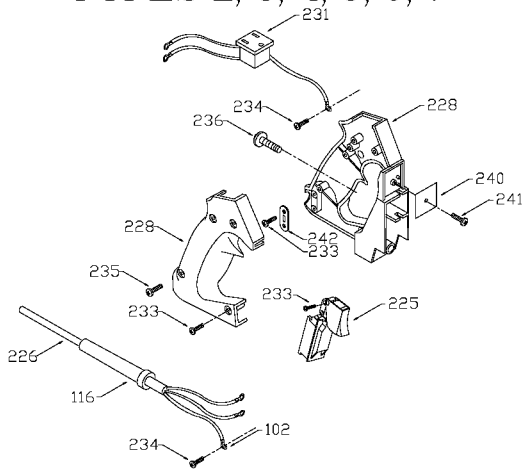

## Parts List for 6911 Type 2

Item Number	Part Number	Description	Qty Required
102	849314	TERM	3
116	810716	RELIEVER	1
214	839279	KNOB	1
215	872998	DEPTH RING	1
216	800869	SPRING	1
218	823374	WASHER	1
219	42186	ROUTER SUB-BASE	1
220	874117	SCREW	10
220	688860	SCREW	10
222	801821	WASHER	10
225	876770	SWITCH	1
226	802787	115V CORD	1
227	879348	BASE KIT	1
228	876335	HANDLE SET	1
229	874582	CLAMP KNOB	1
230	685526	SCREW	10
231	694125	OUTLET	1
233	882703	SCREW	1
234	892780	SCREW	10
235	859384	SCREW	1
236	803004	SCREW	10
237	694115	SCREW	1
240	694681	COVER	1
241	882183	SCREW	1
242	861434	CORD CLAMP	1
244	42160	ROUTER EDGE GUIDE	1
245	803160	SCREW	10

## Parts List for 6911 Type 2

Item Number	Part Number	Description	Qty Required
246	882810	KNOB	1
247	824588	ROD GUIDE	1

COPYRIGHT© 2005. All Rights Reserved.

Parts list, pricing, and availability subject to change. Please visit [www.dewaltservicenet.com](http://www.dewaltservicenet.com) for current parts information.