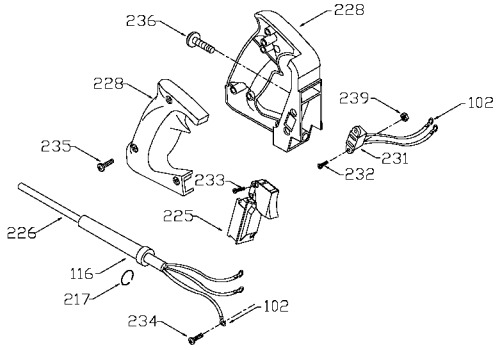

PORTER-CABLE D-HANDLE ROUTER

nearest Porter-Cable Service Center or other competent repair center.

6912
694917

TYPE 1

TYPES 2, 3, 4, 5, 6, 7

Parts List for 6911 Type 5

Item Number	Part Number	Description	Qty Required
102	849314	TERM	3
116	810716	RELIEVER	1
214	839279	KNOB	1
215	872998	DEPTH RING	1
216	800869	SPRING	1
218	823374	WASHER	1
219	42186	ROUTER SUB-BASE	1
220	874117	SCREW	10
220	688860	SCREW	10
222	801821	WASHER	10
225	876770	SWITCH	1
226	802787	115V CORD	1
227	879348	BASE KIT	1
228	876335	HANDLE SET	1
229	874582	CLAMP KNOB	1
230	685526	SCREW	10
231	694125	OUTLET	1
233	882703	SCREW	1
234	892780	SCREW	10
235	859384	SCREW	1
236	803004	SCREW	10
237	694115	SCREW	1
240	694681	COVER	1
241	882183	SCREW	1
242	861434	CORD CLAMP	1
244	839120	EDGE GUIDE	1
245	803160	SCREW	10

COPYRIGHT© 2005. All Rights Reserved.

Parts list, pricing, and availability subject to change. Please visit www.dewaltservicenet.com for current parts information.

Parts List for 6911 Type 5

Item Number	Part Number	Description	Qty Required
246	882810	KNOB	1
247	824588	ROD GUIDE	1