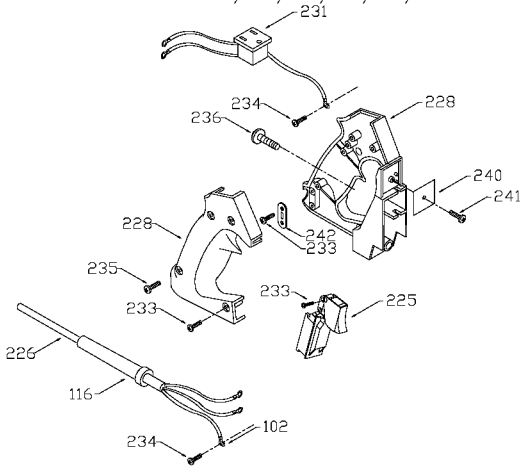

PORTER-CABLE D-HANDLE ROUTER

nearest Porter-Cable Service Center or other competent repair center.

6912
694917

TYPE 1

TYPES 2, 3, 4, 5, 6, 7

Parts List for 6911 Type 5

Item Number	Part Number	Description	Qty Required
102	849314	TERM	3
116	810716	RELIEVER	1
214	839279	KNOB	1
215	872998	DEPTH RING	1
216	800869	SPRING	1
218	823374	WASHER	1
219	42186	ROUTER SUB-BASE	1
220	874117	SCREW	10
220	688860	SCREW	10
222	801821	WASHER	10
225	876770	SWITCH	1
226	802787	115V CORD	1
227	879348	BASE KIT	1
228	876335	HANDLE SET	1
229	874582	CLAMP KNOB	1
230	685526	SCREW	10
231	694125	OUTLET	1
233	882703	SCREW	1
234	892780	SCREW	10
235	859384	SCREW	1
236	803004	SCREW	10
237	694115	SCREW	1
240	694681	COVER	1
241	882183	SCREW	1
242	861434	CORD CLAMP	1
244	839120	EDGE GUIDE	1
245	803160	SCREW	10

COPYRIGHT© 2005. All Rights Reserved.

Parts list, pricing, and availability subject to change. Please visit www.dewaltservicenet.com for current parts information.

Parts List for 6911 Type 5

Item Number	Part Number	Description	Qty Required
246	882810	KNOB	1
247	824588	ROD GUIDE	1