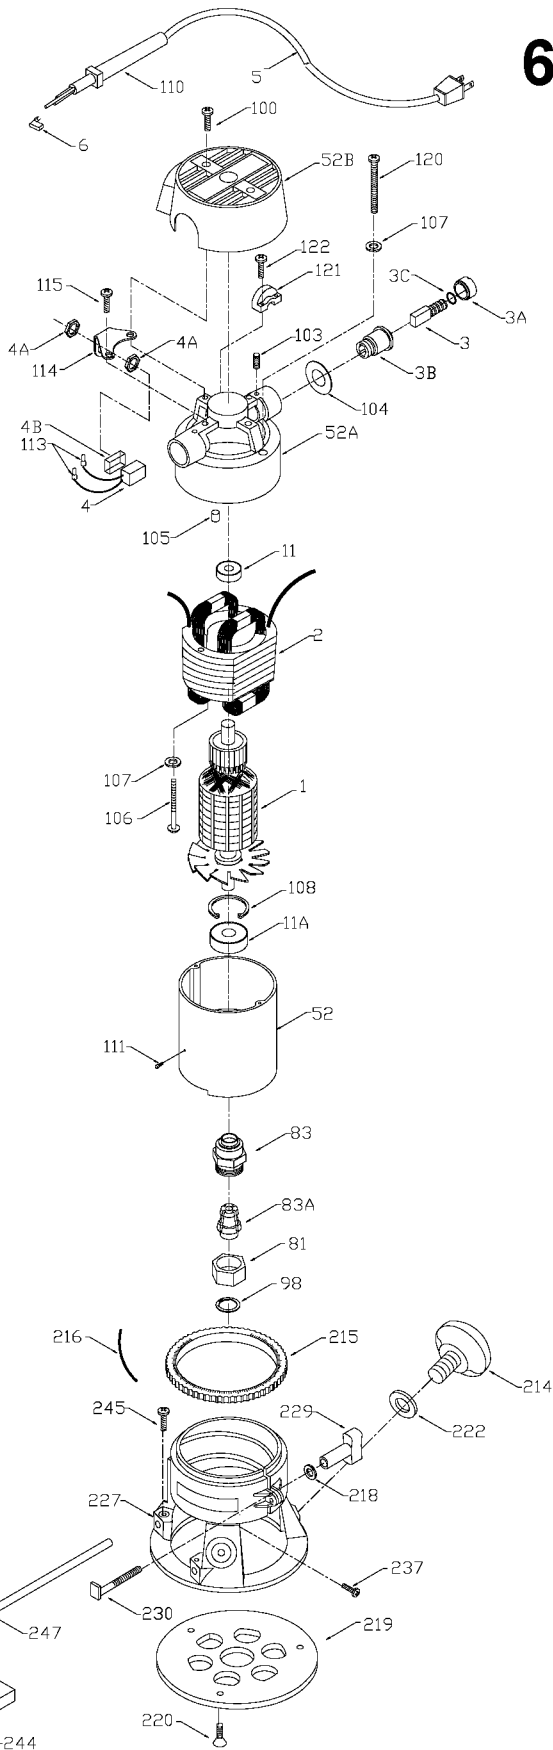

PORTER-CABLE D-HANDLE ROUTER

nearest Porter-Cable Service Center or other competent repair center.

6912
694917

TYPE 1

TYPES 2, 3, 4, 5, 6, 7

Parts List for 6911 Type 5

Item Number	Part Number	Description	Qty Required
102	849314	TERM	3
116	810716	RELIEVER	1
214	839279	KNOB	1
215	872998	DEPTH RING	1
216	800869	SPRING	1
218	823374	WASHER	1
219	42186	ROUTER SUB-BASE	1
220	874117	SCREW	10
220	688860	SCREW	10
222	801821	WASHER	10
225	876770	SWITCH	1
226	802787	115V CORD	1
227	879348	BASE KIT	1
228	876335	HANDLE SET	1
229	874582	CLAMP KNOB	1
230	685526	SCREW	10
231	694125	OUTLET	1
233	882703	SCREW	1
234	892780	SCREW	10
235	859384	SCREW	1
236	803004	SCREW	10
237	694115	SCREW	1
240	694681	COVER	1
241	882183	SCREW	1
242	861434	CORD CLAMP	1
244	839120	EDGE GUIDE	1
245	803160	SCREW	10

COPYRIGHT© 2005. All Rights Reserved.

Parts list, pricing, and availability subject to change. Please visit www.dewaltservicenet.com for current parts information.

Parts List for 6911 Type 5

Item Number	Part Number	Description	Qty Required
246	882810	KNOB	1
247	824588	ROD GUIDE	1