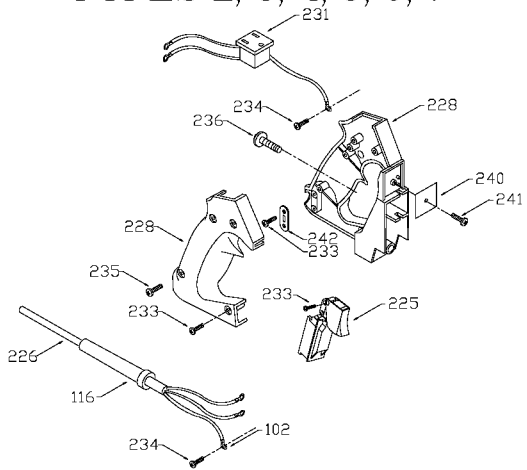

PORTER-CABLE D-HANDLE ROUTER

nearest Porter-Cable Service Center or other competent repair center.

6912
694917

TYPE 1

TYPES 2, 3, 4, 5, 6, 7

Parts List for 6911 Type 7

Item Number	Part Number	Description	Qty Required
102	849314	TERM	3
116	901266	STRAIN RELIEVER	1
214	839279	KNOB	1
215	872998	DEPTH RING	1
216	800869	SPRING	1
218	823374	WASHER	1
219	42186	ROUTER SUB-BASE	1
220	874117	SCREW	10
220	688860	SCREW	10
222	801821	WASHER	10
225	876770	SWITCH	1
226	802787	115V CORD	1
227	879348	BASE KIT	1
228	876335	HANDLE SET	1
229	874582	CLAMP KNOB	1
230	685526	SCREW	10
231	694125	OUTLET	1
233	882703	SCREW	1
234	892780	SCREW	10
235	859384	SCREW	1
236	803004	SCREW	10
237	694115	SCREW	1
240	694681	COVER	1
241	882183	SCREW	1
242	861434	CORD CLAMP	1
244	839120	EDGE GUIDE	1
245	803160	SCREW	10

COPYRIGHT© 2005. All Rights Reserved.

Parts list, pricing, and availability subject to change. Please visit www.dewaltservicenet.com for current parts information.

Parts List for 6911 Type 7

Item Number	Part Number	Description	Qty Required
246	882810	KNOB	1
247	824588	ROD GUIDE	1