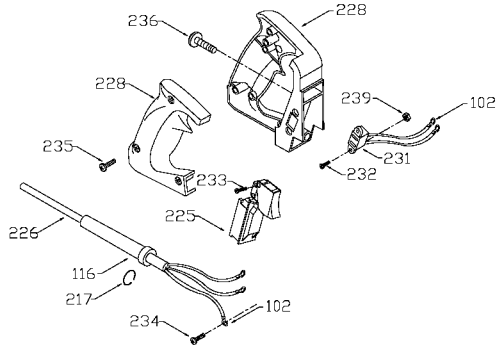

PORTER-CABLE D-HANDLE ROUTER

nearest Porter-Cable Service Center or other competent repair center.

6912
694917

TYPE 1

TYPES 2, 3, 4, 5, 6, 7

Parts List for 6911 Type 7

Item Number	Part Number	Description	Qty Required
102	849314	TERM	3
116	901266	STRAIN RELIEVER	1
214	839279	KNOB	1
215	872998	DEPTH RING	1
216	800869	SPRING	1
218	823374	WASHER	1
219	42186	ROUTER SUB-BASE	1
220	874117	SCREW	10
220	688860	SCREW	10
222	801821	WASHER	10
225	876770	SWITCH	1
226	802787	115V CORD	1
227	879348	BASE KIT	1
228	876335	HANDLE SET	1
229	874582	CLAMP KNOB	1
230	685526	SCREW	10
231	694125	OUTLET	1
233	882703	SCREW	1
234	892780	SCREW	10
235	859384	SCREW	1
236	803004	SCREW	10
237	694115	SCREW	1
240	694681	COVER	1
241	882183	SCREW	1
242	861434	CORD CLAMP	1
244	839120	EDGE GUIDE	1
245	803160	SCREW	10

COPYRIGHT© 2005. All Rights Reserved.

Parts list, pricing, and availability subject to change. Please visit www.dewaltservicenet.com for current parts information.

Parts List for 6911 Type 7

Item Number	Part Number	Description	Qty Required
246	882810	KNOB	1
247	824588	ROD GUIDE	1