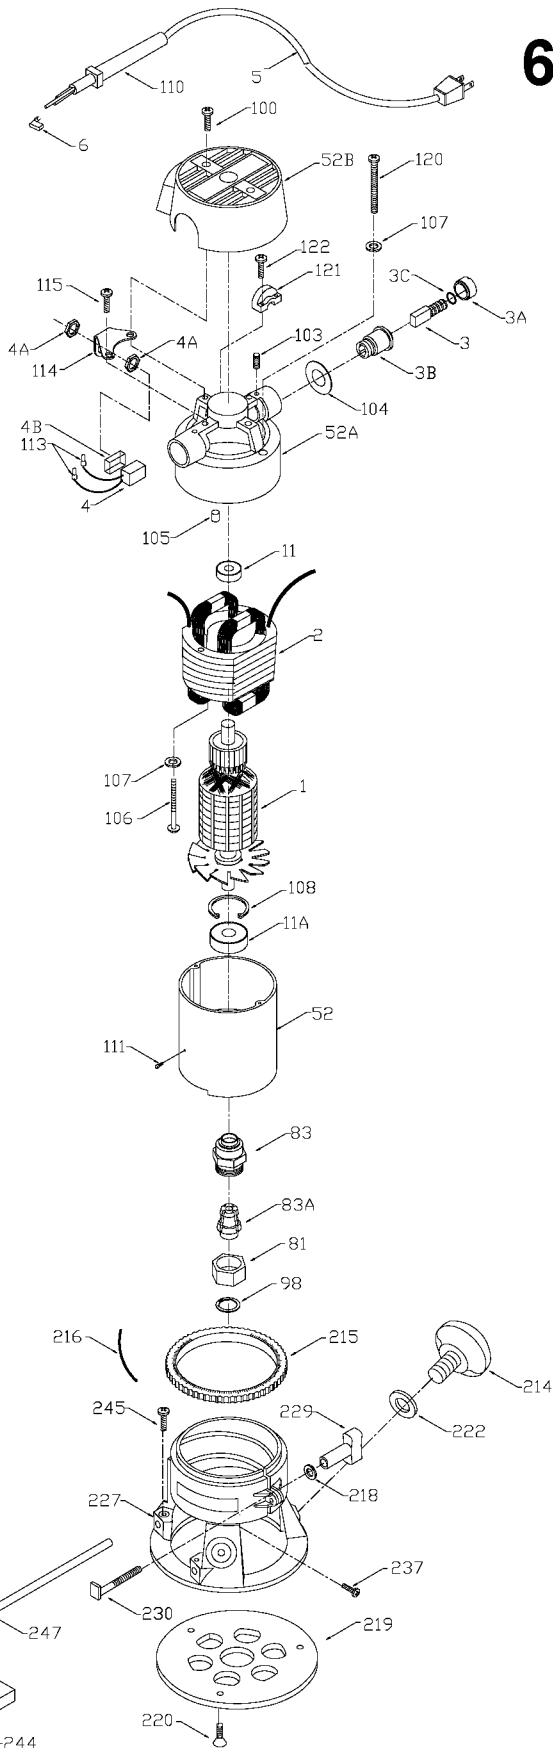

PORTER-CABLE D-HANDLE ROUTER

nearest Porter-Cable Service Center or other competent repair center.

6912
694917

TYPE 1

TYPES 2, 3, 4, 5, 6, 7

Parts List for 6911 Type 7

Item Number	Part Number	Description	Qty Required
102	849314	TERM	3
116	901266	STRAIN RELIEVER	1
214	839279	KNOB	1
215	872998	DEPTH RING	1
216	800869	SPRING	1
218	823374	WASHER	1
219	42186	ROUTER SUB-BASE	1
220	874117	SCREW	10
220	688860	SCREW	10
222	801821	WASHER	10
225	876770	SWITCH	1
226	802787	115V CORD	1
227	879348	BASE KIT	1
228	876335	HANDLE SET	1
229	874582	CLAMP KNOB	1
230	685526	SCREW	10
231	694125	OUTLET	1
233	882703	SCREW	1
234	892780	SCREW	10
235	859384	SCREW	1
236	803004	SCREW	10
237	694115	SCREW	1
240	694681	COVER	1
241	882183	SCREW	1
242	861434	CORD CLAMP	1
244	839120	EDGE GUIDE	1
245	803160	SCREW	10

COPYRIGHT© 2005. All Rights Reserved.

Parts list, pricing, and availability subject to change. Please visit www.dewaltservicenet.com for current parts information.

Parts List for 6911 Type 7

Item Number	Part Number	Description	Qty Required
246	882810	KNOB	1
247	824588	ROD GUIDE	1