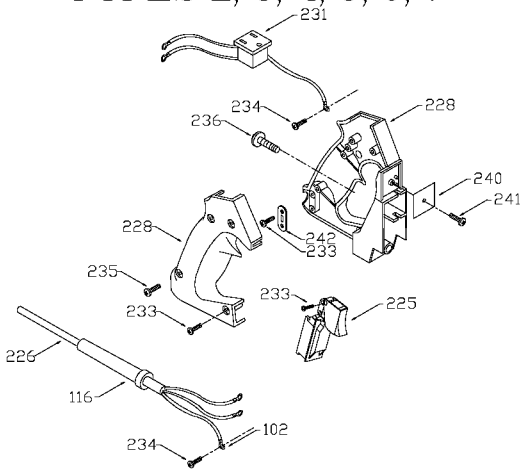

PORTER-CABLE

D-HANDLE ROUTER

nearest Porter-Cable Service Center or other competent repair center.

6911
6912
694917

TYPE 1

TYPES 2, 3, 4, 5, 6, 7

Parts List for 6912 Type 2

Item Number	Part Number	Description	Qty Required
1	000000-00	No Longer Available	1
1	903660	ARMATURE	1
1	000000-00	No Longer Available	1
2	803104	LEAD	1
2	699326	FIELD	1
3	N031652	BRUSH	2
3	803483	BRUSH CAP	2
3	873497	BRUSH HOLDER	2
4	842606SV	SWITCH	1
4	694771	HEX NUT	10
5	876684	CORD KIT	1
11	855284	BEARING	3
11	878064SV	BEARING	1
52	903967SV	CASING & PINS FRONT	1
52	899192SV	REAR HOUSING	1
52	888727	MOTOR HOUSING CAP	1
81	875893	COLLET NUT	1
83	872793	CHUCK	1
83	42950	1/2 INCH COLLET ASSY	1
83	42999	1/4 INCH COLLET ASSY	1
83	876671	COLLET 1/2 INCH	1
83	876669	COLLET 1/4 INCH	1
98	823030	SNAP-RING	10
100	878389	SCREW	10
102	849314	TERM	1
103	804360	SCREW	10
104	803496	WASHER	10

COPYRIGHT© 2005. All Rights Reserved.

Parts list, pricing, and availability subject to change. Please visit www.dewaltservicenet.com for current parts information.

Parts List for 6912 Type 2

Item Number	Part Number	Description	Qty Required
105	842597	PLUG	1
106	838312	SCREW	1
108	802426	RING	10
111	800835	PIN	10
113	682063	CONNECTOR VS	1
114	842598	BRACKET SWITCH	1
115	802764	SCREW	10
116	810716	RELIEVER	1
120	681260	SCREW & WASHER	10
121	874137	CORD CLAMP	1
122	877817	SCREW	10
125	A22709	OPEN-END WRENCH	1
125	A22709	OPEN-END WRENCH	1
126	683157	WRENCH OPEN END	1
126	683157	WRENCH OPEN END	1
214	839279	KNOB	1
215	800942	RING	10
215	872998	DEPTH RING	1
216	800869	SPRING	3
218	823374	WASHER	10
219	875807	SUB BASE	1
219	42186	ROUTER SUB-BASE	1