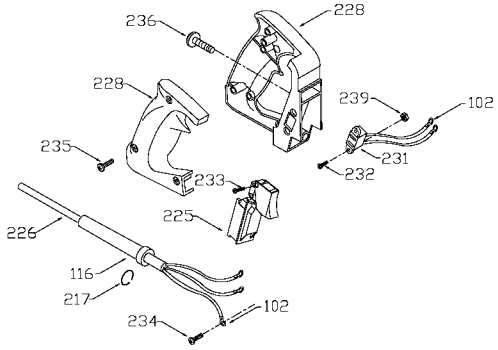

PORTER-CABLE

D-HANDLE ROUTER

nearest Porter-Cable Service Center or other competent repair center.

6911
6912
694917

TYPE 1

TYPES 2, 3, 4, 5, 6, 7

Parts List for 6912 Type 2

Item Number	Part Number	Description	Qty Required
1	000000-00	No Longer Available	1
1	903660	ARMATURE	1
1	000000-00	No Longer Available	1
2	803104	LEAD	1
2	699326	FIELD	1
3	N031652	BRUSH	2
3	803483	BRUSH CAP	2
3	873497	BRUSH HOLDER	2
4	842606SV	SWITCH	1
4	694771	HEX NUT	10
5	876684	CORD KIT	1
11	855284	BEARING	3
11	878064SV	BEARING	1
52	903967SV	CASING & PINS FRONT	1
52	899192SV	REAR HOUSING	1
52	888727	MOTOR HOUSING CAP	1
81	875893	COLLET NUT	1
83	872793	CHUCK	1
83	42950	1/2 INCH COLLET ASSY	1
83	42999	1/4 INCH COLLET ASSY	1
83	876671	COLLET 1/2 INCH	1
83	876669	COLLET 1/4 INCH	1
98	823030	SNAP-RING	10
100	878389	SCREW	10
102	849314	TERM	1
103	804360	SCREW	10
104	803496	WASHER	10

COPYRIGHT© 2005. All Rights Reserved.

Parts list, pricing, and availability subject to change. Please visit www.dewaltservicenet.com for current parts information.

Parts List for 6912 Type 2

Item Number	Part Number	Description	Qty Required
105	842597	PLUG	1
106	838312	SCREW	1
108	802426	RING	10
111	800835	PIN	10
113	682063	CONNECTOR VS	1
114	842598	BRACKET SWITCH	1
115	802764	SCREW	10
116	810716	RELIEVER	1
120	681260	SCREW & WASHER	10
121	874137	CORD CLAMP	1
122	877817	SCREW	10
125	A22709	OPEN-END WRENCH	1
125	A22709	OPEN-END WRENCH	1
126	683157	WRENCH OPEN END	1
126	683157	WRENCH OPEN END	1
214	839279	KNOB	1
215	800942	RING	10
215	872998	DEPTH RING	1
216	800869	SPRING	3
218	823374	WASHER	10
219	875807	SUB BASE	1
219	42186	ROUTER SUB-BASE	1