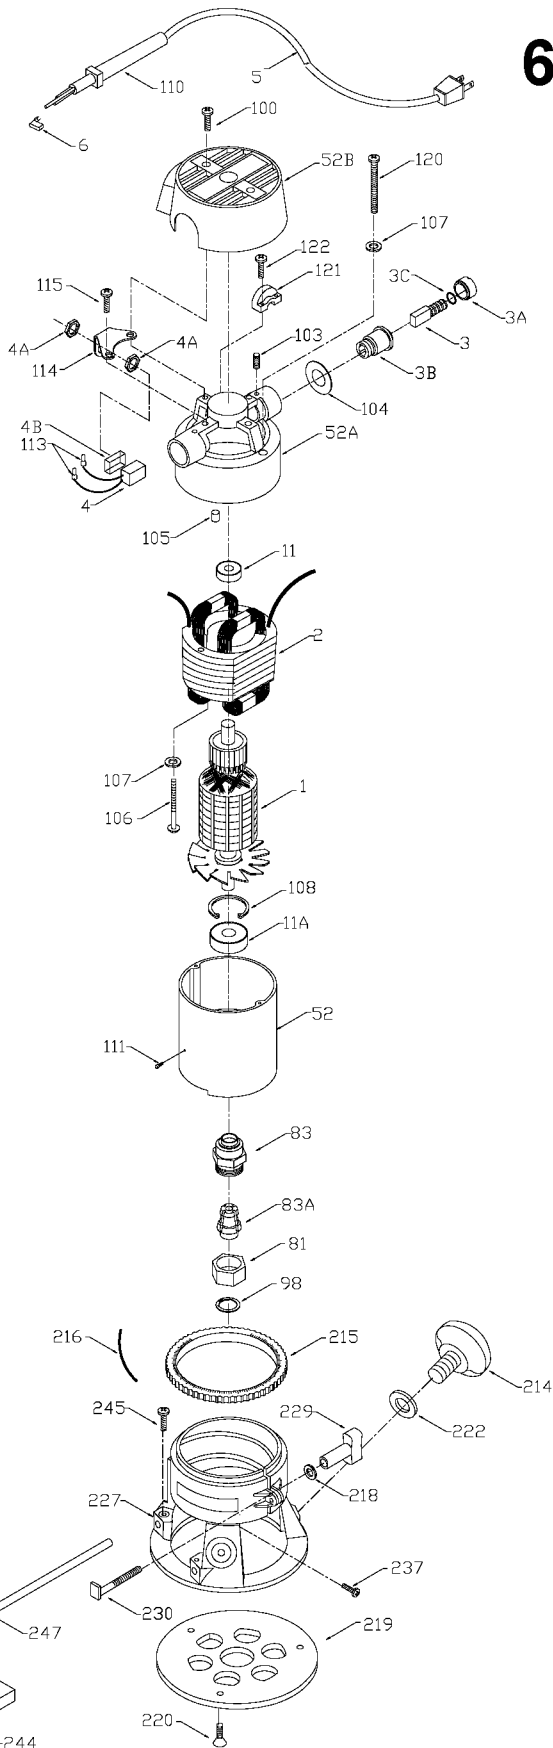

PORTER-CABLE

D-HANDLE ROUTER

nearest Porter-Cable Service Center or other competent repair center.

6911
6912
694917

TYPE 1

TYPES 2, 3, 4, 5, 6, 7

Parts List for 6912 Type 2

Item Number	Part Number	Description	Qty Required
1	000000-00	No Longer Available	1
1	903660	ARMATURE	1
1	000000-00	No Longer Available	1
2	803104	LEAD	1
2	699326	FIELD	1
3	N031652	BRUSH	2
3	803483	BRUSH CAP	2
3	873497	BRUSH HOLDER	2
4	842606SV	SWITCH	1
4	694771	HEX NUT	10
5	876684	CORD KIT	1
11	855284	BEARING	3
11	878064SV	BEARING	1
52	903967SV	CASING & PINS FRONT	1
52	899192SV	REAR HOUSING	1
52	888727	MOTOR HOUSING CAP	1
81	875893	COLLET NUT	1
83	872793	CHUCK	1
83	42950	1/2 INCH COLLET ASSY	1
83	42999	1/4 INCH COLLET ASSY	1
83	876671	COLLET 1/2 INCH	1
83	876669	COLLET 1/4 INCH	1
98	823030	SNAP-RING	10
100	878389	SCREW	10
102	849314	TERM	1
103	804360	SCREW	10
104	803496	WASHER	10

COPYRIGHT© 2005. All Rights Reserved.

Parts list, pricing, and availability subject to change. Please visit www.dewaltservicenet.com for current parts information.

Parts List for 6912 Type 2

Item Number	Part Number	Description	Qty Required
105	842597	PLUG	1
106	838312	SCREW	1
108	802426	RING	10
111	800835	PIN	10
113	682063	CONNECTOR VS	1
114	842598	BRACKET SWITCH	1
115	802764	SCREW	10
116	810716	RELIEVER	1
120	681260	SCREW & WASHER	10
121	874137	CORD CLAMP	1
122	877817	SCREW	10
125	A22709	OPEN-END WRENCH	1
125	A22709	OPEN-END WRENCH	1
126	683157	WRENCH OPEN END	1
126	683157	WRENCH OPEN END	1
214	839279	KNOB	1
215	800942	RING	10
215	872998	DEPTH RING	1
216	800869	SPRING	3
218	823374	WASHER	10
219	875807	SUB BASE	1
219	42186	ROUTER SUB-BASE	1