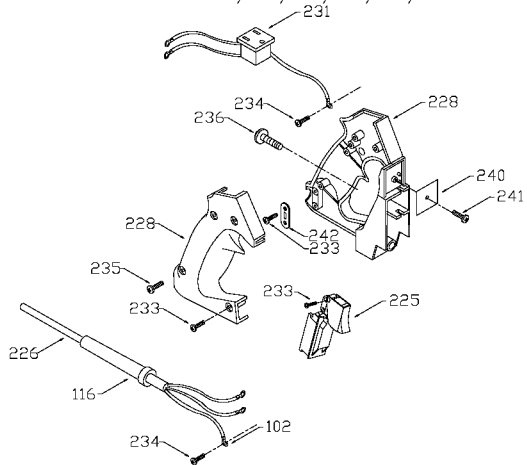

## Parts List for 6912 Type 7

Item Number	Part Number	Description	Qty Required
1	874299	FAN	1
1	903660	ARMATURE	1
2	803104	LEAD	1
2	903659	FIELD	1
3	N031652	BRUSH	2
3	803483	BRUSH CAP	2
3	873497	BRUSH HOLDER	2
3	885267	O RING	10
4	A22756	SWITCH	1
4	887452	DUST SHIELD	1
5	876684	CORD KIT	1
6	152684-00	TERMINAL	1
11	855284	BEARING	3
11	878064SV	BEARING	1
52	903967SV	CASING & PINS FRONT	1
52	899192SV	REAR HOUSING	1
52	905489	HOUSING CAP	1
81	875893	COLLET NUT	1
83	872793	CHUCK	1
83	42950	1/2 INCH COLLET ASSY	1
83	42999	1/4 INCH COLLET ASSY	1
83	876671	COLLET 1/2 INCH	1
83	876669	COLLET 1/4 INCH	1
98	823030	SNAP-RING	10
100	878389	SCREW	10
102	849314	TERM	1
103	803632	SET-SCREW	10

## Parts List for 6912 Type 7

Item Number	Part Number	Description	Qty Required
104	803496	WASHER	10
105	842597	PLUG	1
106	838312	SCREW	1
108	802426	RING	10
111	800835	PIN	10
113	682063	CONNECTOR VS	1
114	842598	BRACKET SWITCH	1
115	802764	SCREW	10
116	901266	STRAIN RELIEVER	1
120	681260	SCREW & WASHER	10
121	874137	CORD CLAMP	1
122	877817	SCREW	10
125	A22709	OPEN-END WRENCH	1
125	A22709	OPEN-END WRENCH	1
126	683157	WRENCH OPEN END	1
126	683157	WRENCH OPEN END	1
214	839279	KNOB	1
215	800942	RING	10
215	872998	DEPTH RING	1
216	800869	SPRING	3
218	823374	WASHER	10
219	875807	SUB BASE	1
219	42186	ROUTER SUB-BASE	1