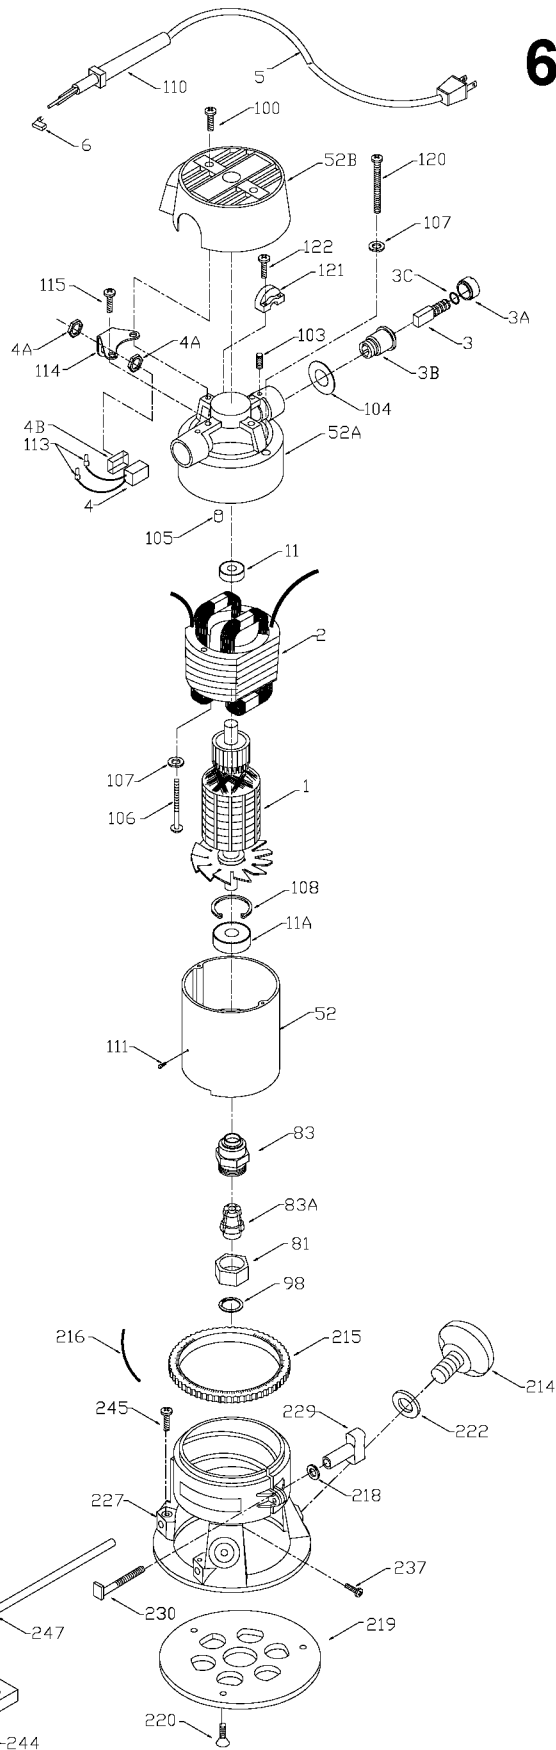

## Parts List for 6912 Type 7

Item Number	Part Number	Description	Qty Required
1	874299	FAN	1
1	903660	ARMATURE	1
2	803104	LEAD	1
2	903659	FIELD	1
3	N031652	BRUSH	2
3	803483	BRUSH CAP	2
3	873497	BRUSH HOLDER	2
3	885267	O RING	10
4	A22756	SWITCH	1
4	887452	DUST SHIELD	1
5	876684	CORD KIT	1
6	152684-00	TERMINAL	1
11	855284	BEARING	3
11	878064SV	BEARING	1
52	903967SV	CASING & PINS FRONT	1
52	899192SV	REAR HOUSING	1
52	905489	HOUSING CAP	1
81	875893	COLLET NUT	1
83	872793	CHUCK	1
83	42950	1/2 INCH COLLET ASSY	1
83	42999	1/4 INCH COLLET ASSY	1
83	876671	COLLET 1/2 INCH	1
83	876669	COLLET 1/4 INCH	1
98	823030	SNAP-RING	10
100	878389	SCREW	10
102	849314	TERM	1
103	803632	SET-SCREW	10

## Parts List for 6912 Type 7

Item Number	Part Number	Description	Qty Required
104	803496	WASHER	10
105	842597	PLUG	1
106	838312	SCREW	1
108	802426	RING	10
111	800835	PIN	10
113	682063	CONNECTOR VS	1
114	842598	BRACKET SWITCH	1
115	802764	SCREW	10
116	901266	STRAIN RELIEVER	1
120	681260	SCREW & WASHER	10
121	874137	CORD CLAMP	1
122	877817	SCREW	10
125	A22709	OPEN-END WRENCH	1
125	A22709	OPEN-END WRENCH	1
126	683157	WRENCH OPEN END	1
126	683157	WRENCH OPEN END	1
214	839279	KNOB	1
215	800942	RING	10
215	872998	DEPTH RING	1
216	800869	SPRING	3
218	823374	WASHER	10
219	875807	SUB BASE	1
219	42186	ROUTER SUB-BASE	1