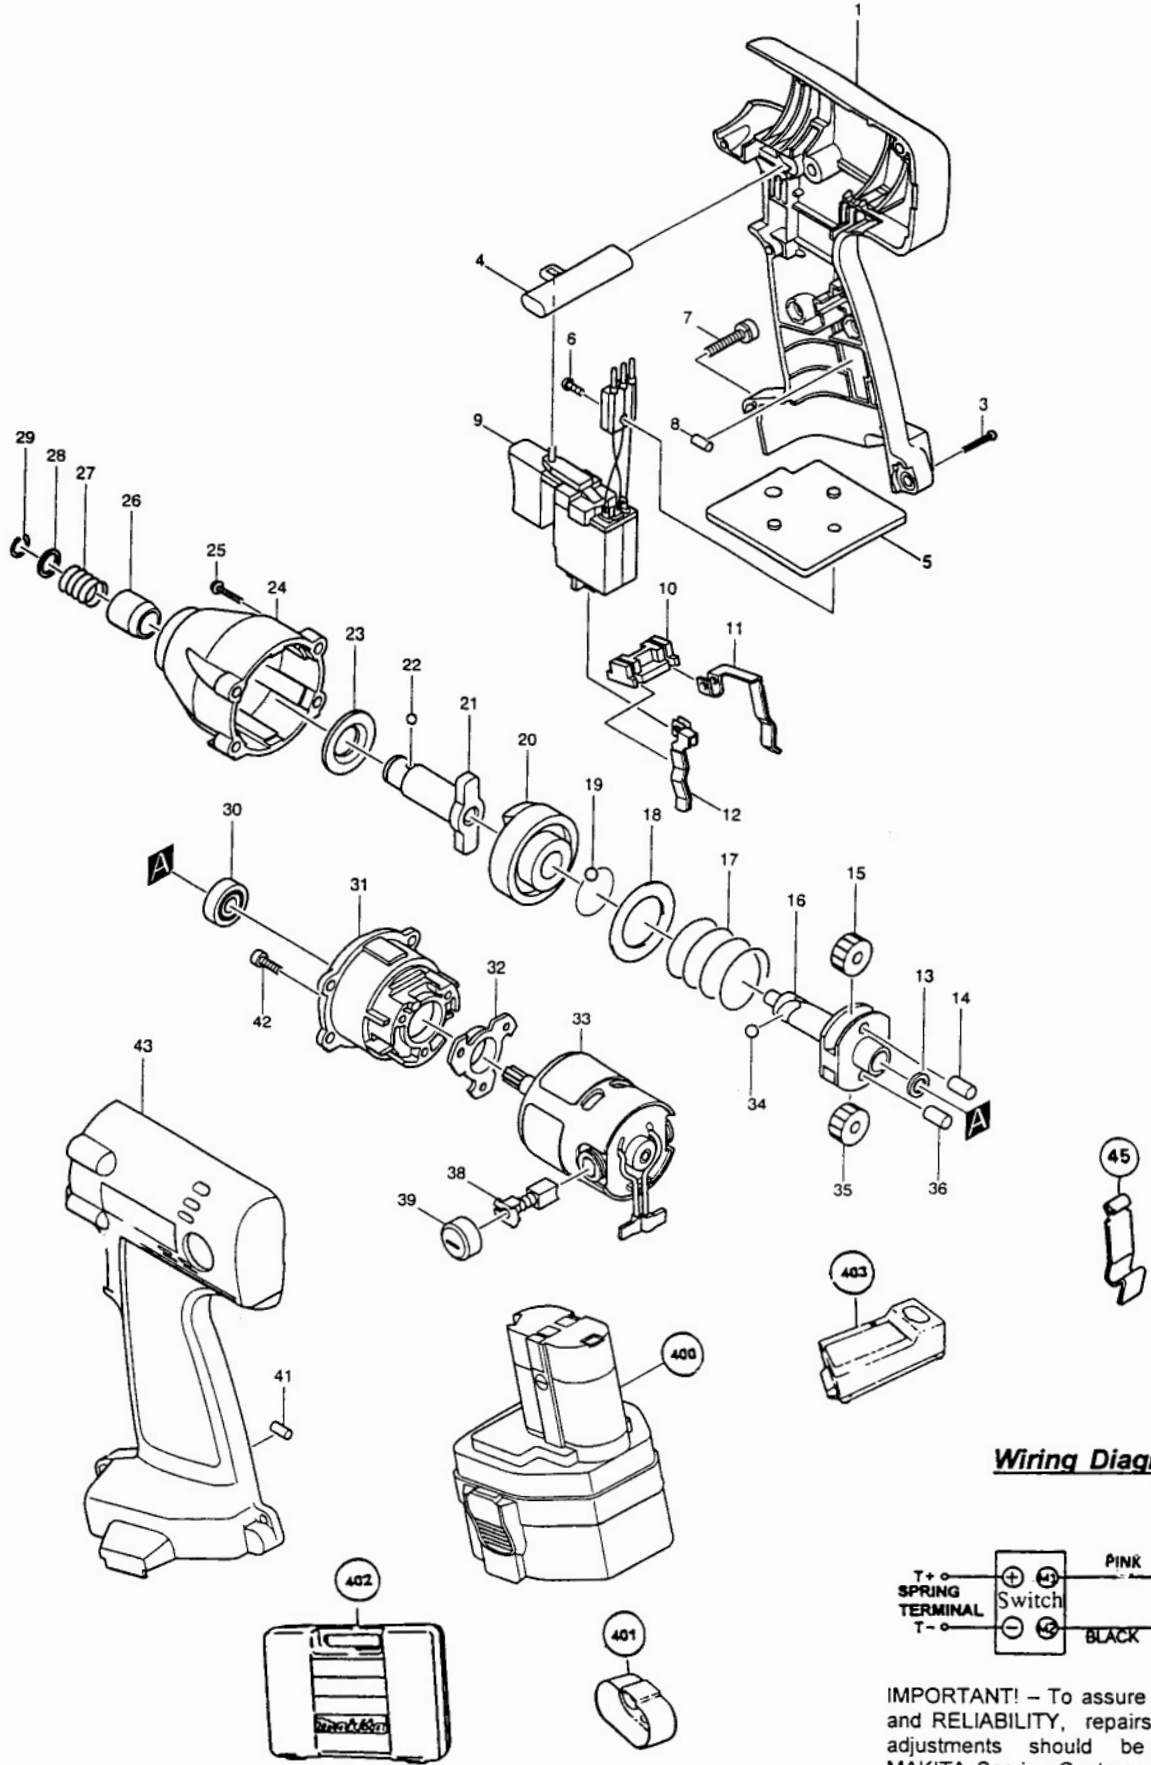

MODEL 6914DWB
 CORDLESS IMPACT DRIVER
 MODEL 6914DWBE

Wiring Diagram

IMPORTANT! – To assure product SAFETY and RELIABILITY, repairs, maintenance or adjustments should be performed by MAKITA Service Centers, or other qualified service organizations. Always use MAKITA replacement parts.