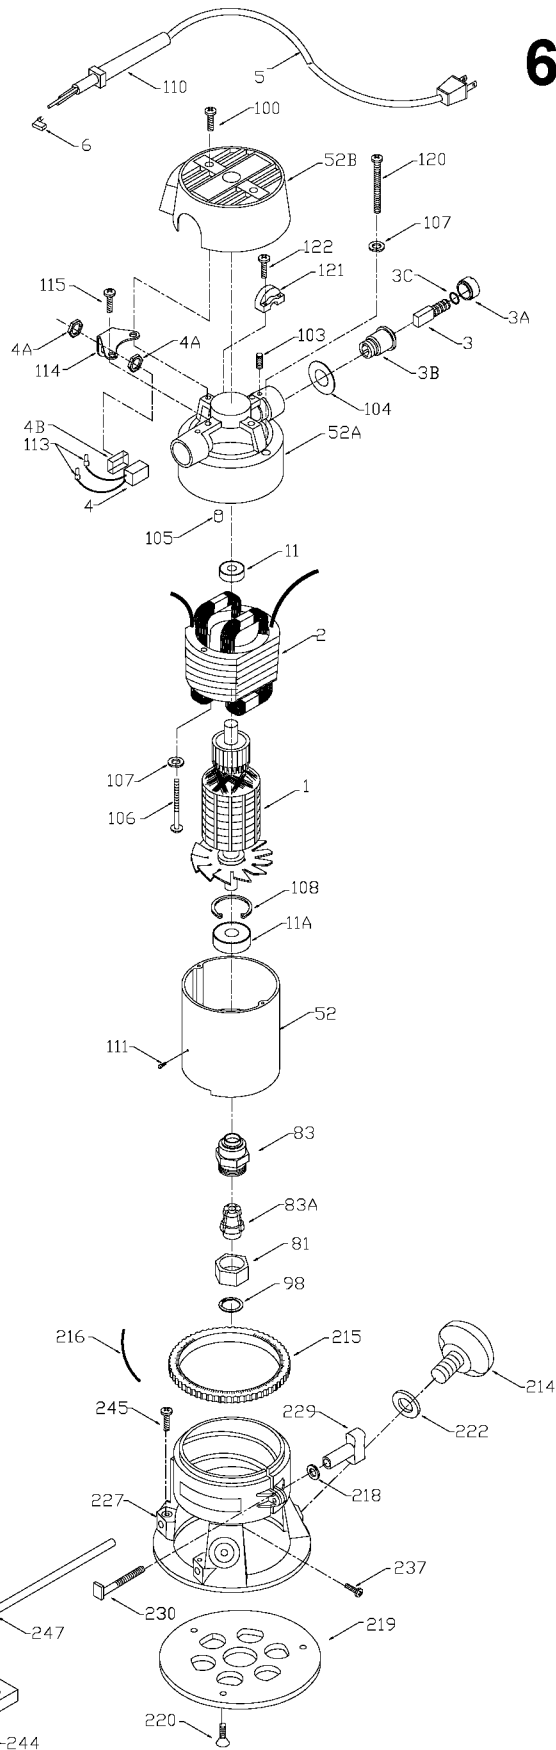

TYPES 2, 3, 4, 5, 6, 7