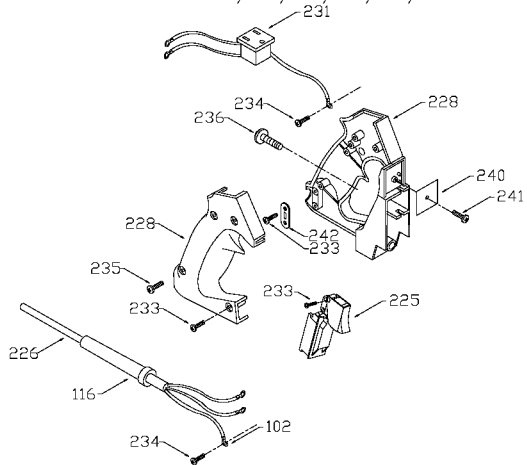

TYPES 2, 3, 4, 5, 6, 7