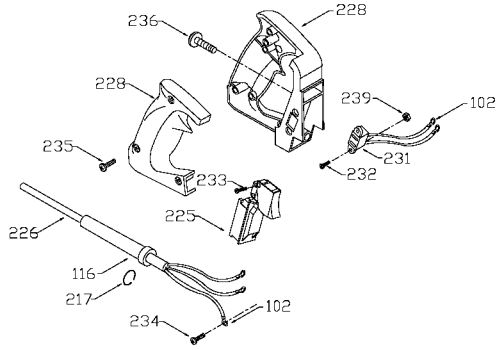

PORTER-CABLE D-HANDLE ROUTER

nearest Porter-Cable Service Center or other competent repair center.

6912
694917

TYPE 1

TYPES 2, 3, 4, 5, 6, 7

Parts List for 694917 Type 1

Item Number	Part Number	Description	Qty Required
1	682058	ARMATURE 115V	1
2	000000-00	No Longer Available	1
3	N031652	BRUSH	2
3	803483	BRUSH CAP	2
3	873497	BRUSH HOLDER	2
4	842606SV	SWITCH	1
4	694771	HEX NUT	10
5	876683	CORD KIT	1
11	855284	BEARING	3
11	858464	BEARING	3
52	903967SV	CASING & PINS FRONT	1
52	899192SV	REAR HOUSING	1
52	888727	MOTOR HOUSING CAP	1
81	875893	COLLET NUT	1
83	872793	CHUCK	1
83	42950	1/2 INCH COLLET ASSY	1
83	42999	1/4 INCH COLLET ASSY	1
83	876671	COLLET 1/2 INCH	1
83	876669	COLLET 1/4 INCH	1
98	823030	SNAP-RING	10
100	878389	SCREW	10
102	849314	TERM	1
103	804360	SCREW	10
104	803496	WASHER	10
105	842597	PLUG	1
106	863393	SCREW	10
107	802430	LOCKWASHER	10

COPYRIGHT© 2005. All Rights Reserved.

Parts list, pricing, and availability subject to change. Please visit www.dewaltservicenet.com for current parts information.

Parts List for 694917 Type 1

Item Number	Part Number	Description	Qty Required
108	802426	RING	10
111	800835	PIN	10
113	682063	CONNECTOR VS	1
114	842598	BRACKET SWITCH	1
115	802764	SCREW	10
116	901266	STRAIN RELIEVER	1
120	681260	SCREW & WASHER	10
121	874137	CORD CLAMP	1
122	877817	SCREW	10
123	803104	LEAD	1
124	000000-00	No Longer Available	1
125	A22709	OPEN-END WRENCH	1
125	A22709	OPEN-END WRENCH	1
126	683157	WRENCH OPEN END	1
126	683157	WRENCH OPEN END	1
214	839279	KNOB	1
215	800942	RING	10
215	872998	DEPTH RING	1
216	800869	SPRING	3
217	847143	LOCK	1
218	823374	WASHER	10
219	875807	SUB BASE	1
219	42186	ROUTER SUB-BASE	1