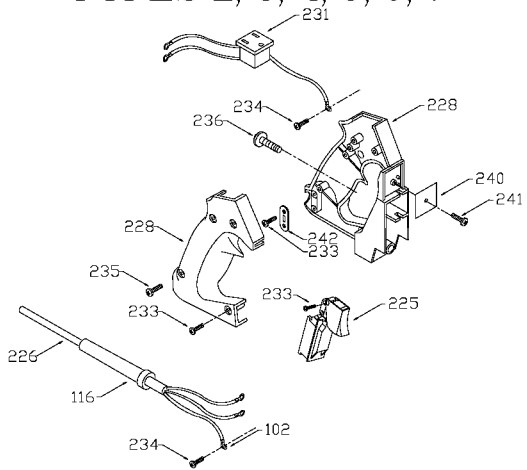

PORTER-CABLE D-HANDLE ROUTER

nearest Porter-Cable Service Center or other competent repair center.

6912
694917

TYPE 1

TYPES 2, 3, 4, 5, 6, 7

Parts List for 694917 Type 1

Item Number	Part Number	Description	Qty Required
1	682058	ARMATURE 115V	1
2	000000-00	No Longer Available	1
3	N031652	BRUSH	2
3	803483	BRUSH CAP	2
3	873497	BRUSH HOLDER	2
4	842606SV	SWITCH	1
4	694771	HEX NUT	10
5	876683	CORD KIT	1
11	855284	BEARING	3
11	858464	BEARING	3
52	903967SV	CASING & PINS FRONT	1
52	899192SV	REAR HOUSING	1
52	888727	MOTOR HOUSING CAP	1
81	875893	COLLET NUT	1
83	872793	CHUCK	1
83	42950	1/2 INCH COLLET ASSY	1
83	42999	1/4 INCH COLLET ASSY	1
83	876671	COLLET 1/2 INCH	1
83	876669	COLLET 1/4 INCH	1
98	823030	SNAP-RING	10
100	878389	SCREW	10
102	849314	TERM	1
103	804360	SCREW	10
104	803496	WASHER	10
105	842597	PLUG	1
106	863393	SCREW	10
107	802430	LOCKWASHER	10

COPYRIGHT© 2005. All Rights Reserved.

Parts list, pricing, and availability subject to change. Please visit www.dewaltservicenet.com for current parts information.

Parts List for 694917 Type 1

Item Number	Part Number	Description	Qty Required
108	802426	RING	10
111	800835	PIN	10
113	682063	CONNECTOR VS	1
114	842598	BRACKET SWITCH	1
115	802764	SCREW	10
116	901266	STRAIN RELIEVER	1
120	681260	SCREW & WASHER	10
121	874137	CORD CLAMP	1
122	877817	SCREW	10
123	803104	LEAD	1
124	000000-00	No Longer Available	1
125	A22709	OPEN-END WRENCH	1
125	A22709	OPEN-END WRENCH	1
126	683157	WRENCH OPEN END	1
126	683157	WRENCH OPEN END	1
214	839279	KNOB	1
215	800942	RING	10
215	872998	DEPTH RING	1
216	800869	SPRING	3
217	847143	LOCK	1
218	823374	WASHER	10
219	875807	SUB BASE	1
219	42186	ROUTER SUB-BASE	1