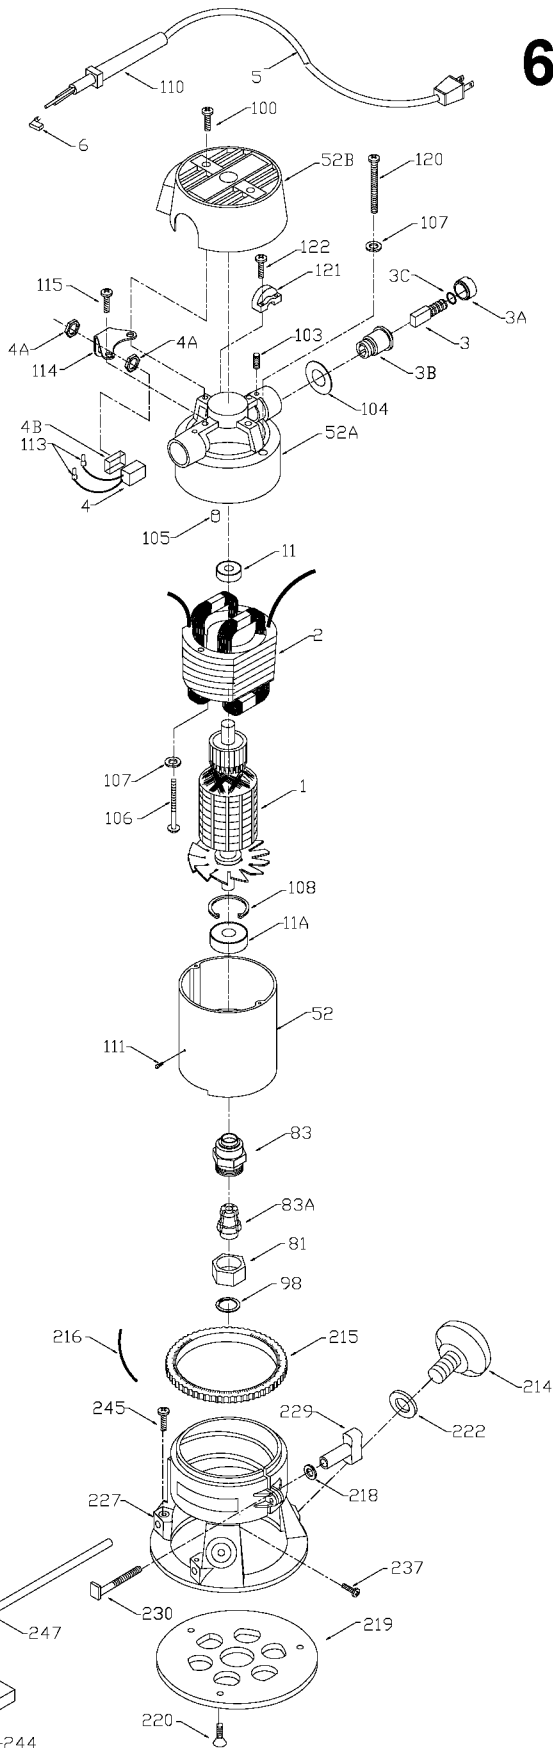

PORTER-CABLE D-HANDLE ROUTER

nearest Porter-Cable Service Center or other competent repair center.

6912
694917

TYPE 1

TYPES 2, 3, 4, 5, 6, 7

Parts List for 694917 Type 1

Item Number	Part Number	Description	Qty Required
1	682058	ARMATURE 115V	1
2	000000-00	No Longer Available	1
3	N031652	BRUSH	2
3	803483	BRUSH CAP	2
3	873497	BRUSH HOLDER	2
4	842606SV	SWITCH	1
4	694771	HEX NUT	10
5	876683	CORD KIT	1
11	855284	BEARING	3
11	858464	BEARING	3
52	903967SV	CASING & PINS FRONT	1
52	899192SV	REAR HOUSING	1
52	888727	MOTOR HOUSING CAP	1
81	875893	COLLET NUT	1
83	872793	CHUCK	1
83	42950	1/2 INCH COLLET ASSY	1
83	42999	1/4 INCH COLLET ASSY	1
83	876671	COLLET 1/2 INCH	1
83	876669	COLLET 1/4 INCH	1
98	823030	SNAP-RING	10
100	878389	SCREW	10
102	849314	TERM	1
103	804360	SCREW	10
104	803496	WASHER	10
105	842597	PLUG	1
106	863393	SCREW	10
107	802430	LOCKWASHER	10

COPYRIGHT© 2005. All Rights Reserved.

Parts list, pricing, and availability subject to change. Please visit www.dewaltservicenet.com for current parts information.

Parts List for 694917 Type 1

Item Number	Part Number	Description	Qty Required
108	802426	RING	10
111	800835	PIN	10
113	682063	CONNECTOR VS	1
114	842598	BRACKET SWITCH	1
115	802764	SCREW	10
116	901266	STRAIN RELIEVER	1
120	681260	SCREW & WASHER	10
121	874137	CORD CLAMP	1
122	877817	SCREW	10
123	803104	LEAD	1
124	000000-00	No Longer Available	1
125	A22709	OPEN-END WRENCH	1
125	A22709	OPEN-END WRENCH	1
126	683157	WRENCH OPEN END	1
126	683157	WRENCH OPEN END	1
214	839279	KNOB	1
215	800942	RING	10
215	872998	DEPTH RING	1
216	800869	SPRING	3
217	847143	LOCK	1
218	823374	WASHER	10
219	875807	SUB BASE	1
219	42186	ROUTER SUB-BASE	1