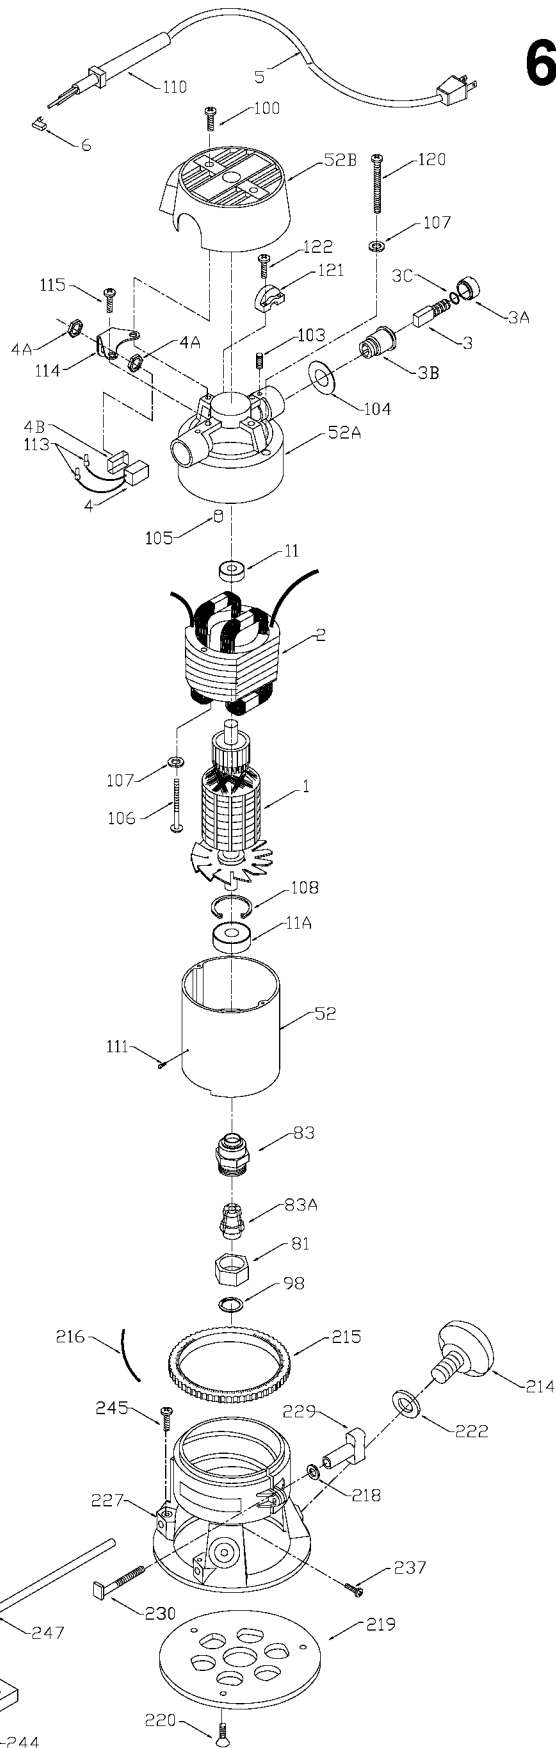

PORTER-CABLE D-HANDLE ROUTER

nearest Porter-Cable Service Center or other competent repair center.

6911
6912
694917

TYPE 1

TYPES 2, 3, 4, 5, 6, 7

Parts List for 694917 Type 3

Item Number	Part Number	Description	Qty Required
1	903660	ARMATURE	1
2	699326	FIELD	1
3	N031652	BRUSH	2
3	803483	BRUSH CAP	2
3	873497	BRUSH HOLDER	2
4	842606SV	SWITCH	1
4	694771	HEX NUT	10
11	855284	BEARING	3
11	878064SV	BEARING	1
52	903967SV	CASING & PINS FRONT	1
52	899192SV	REAR HOUSING	1
52	888727	MOTOR HOUSING CAP	1
81	875893	COLLET NUT	1
83	872793	CHUCK	1
83	42950	1/2 INCH COLLET ASSY	1
83	42999	1/4 INCH COLLET ASSY	1
83	876671	COLLET 1/2 INCH	1
83	876669	COLLET 1/4 INCH	1
98	823030	SNAP-RING	10
100	878389	SCREW	10
102	849314	TERM	1
103	804360	SCREW	10
104	803496	WASHER	10
105	842597	PLUG	1
106	838312	SCREW	1
108	802426	RING	10
111	800835	PIN	10

COPYRIGHT© 2005. All Rights Reserved.

Parts list, pricing, and availability subject to change. Please visit www.dewaltservicenet.com for current parts information.

Parts List for 694917 Type 3

Item Number	Part Number	Description	Qty Required
113	682063	CONNECTOR VS	1
114	842598	BRACKET SWITCH	1
115	802764	SCREW	10
116	810716	RELIEVER	1
120	681260	SCREW & WASHER	10
121	874137	CORD CLAMP	1
122	877817	SCREW	10
123	803104	LEAD	1
124	000000-00	No Longer Available	1
125	A22709	OPEN-END WRENCH	1
125	A22709	OPEN-END WRENCH	1
126	683157	WRENCH OPEN END	1
126	683157	WRENCH OPEN END	1
214	839279	KNOB	1
215	800942	RING	10
215	872998	DEPTH RING	1
216	800869	SPRING	3
218	823374	WASHER	10
219	875807	SUB BASE	1
219	42186	ROUTER SUB-BASE	1