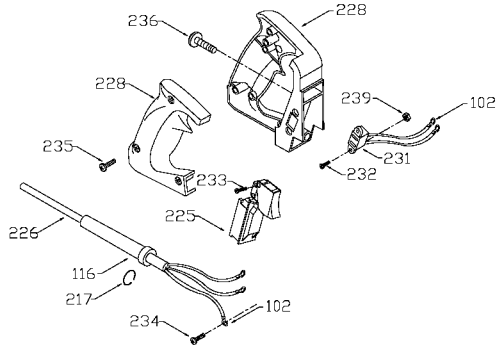

PORTER-CABLE D-HANDLE ROUTER

nearest Porter-Cable Service Center or other competent repair center.

6911
6912
694917

TYPE 1

TYPES 2, 3, 4, 5, 6, 7

Parts List for 694917 Type 3

Item Number	Part Number	Description	Qty Required
1	903660	ARMATURE	1
2	699326	FIELD	1
3	N031652	BRUSH	2
3	803483	BRUSH CAP	2
3	873497	BRUSH HOLDER	2
4	842606SV	SWITCH	1
4	694771	HEX NUT	10
11	855284	BEARING	3
11	878064SV	BEARING	1
52	903967SV	CASING & PINS FRONT	1
52	899192SV	REAR HOUSING	1
52	888727	MOTOR HOUSING CAP	1
81	875893	COLLET NUT	1
83	872793	CHUCK	1
83	42950	1/2 INCH COLLET ASSY	1
83	42999	1/4 INCH COLLET ASSY	1
83	876671	COLLET 1/2 INCH	1
83	876669	COLLET 1/4 INCH	1
98	823030	SNAP-RING	10
100	878389	SCREW	10
102	849314	TERM	1
103	804360	SCREW	10
104	803496	WASHER	10
105	842597	PLUG	1
106	838312	SCREW	1
108	802426	RING	10
111	800835	PIN	10

COPYRIGHT© 2005. All Rights Reserved.

Parts list, pricing, and availability subject to change. Please visit www.dewaltservicenet.com for current parts information.

Parts List for 694917 Type 3

Item Number	Part Number	Description	Qty Required
113	682063	CONNECTOR VS	1
114	842598	BRACKET SWITCH	1
115	802764	SCREW	10
116	810716	RELIEVER	1
120	681260	SCREW & WASHER	10
121	874137	CORD CLAMP	1
122	877817	SCREW	10
123	803104	LEAD	1
124	000000-00	No Longer Available	1
125	A22709	OPEN-END WRENCH	1
125	A22709	OPEN-END WRENCH	1
126	683157	WRENCH OPEN END	1
126	683157	WRENCH OPEN END	1
214	839279	KNOB	1
215	800942	RING	10
215	872998	DEPTH RING	1
216	800869	SPRING	3
218	823374	WASHER	10
219	875807	SUB BASE	1
219	42186	ROUTER SUB-BASE	1