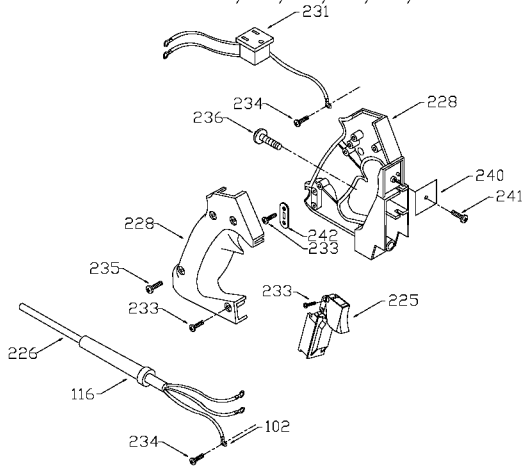

PORTER-CABLE D-HANDLE ROUTER

nearest Porter-Cable Service Center or other competent repair center.

6911
6912
694917

TYPE 1

TYPES 2, 3, 4, 5, 6, 7

Parts List for 694917 Type 3

Item Number	Part Number	Description	Qty Required
1	903660	ARMATURE	1
2	699326	FIELD	1
3	N031652	BRUSH	2
3	803483	BRUSH CAP	2
3	873497	BRUSH HOLDER	2
4	842606SV	SWITCH	1
4	694771	HEX NUT	10
11	855284	BEARING	3
11	878064SV	BEARING	1
52	903967SV	CASING & PINS FRONT	1
52	899192SV	REAR HOUSING	1
52	888727	MOTOR HOUSING CAP	1
81	875893	COLLET NUT	1
83	872793	CHUCK	1
83	42950	1/2 INCH COLLET ASSY	1
83	42999	1/4 INCH COLLET ASSY	1
83	876671	COLLET 1/2 INCH	1
83	876669	COLLET 1/4 INCH	1
98	823030	SNAP-RING	10
100	878389	SCREW	10
102	849314	TERM	1
103	804360	SCREW	10
104	803496	WASHER	10
105	842597	PLUG	1
106	838312	SCREW	1
108	802426	RING	10
111	800835	PIN	10

COPYRIGHT© 2005. All Rights Reserved.

Parts list, pricing, and availability subject to change. Please visit www.dewaltservicenet.com for current parts information.

Parts List for 694917 Type 3

Item Number	Part Number	Description	Qty Required
113	682063	CONNECTOR VS	1
114	842598	BRACKET SWITCH	1
115	802764	SCREW	10
116	810716	RELIEVER	1
120	681260	SCREW & WASHER	10
121	874137	CORD CLAMP	1
122	877817	SCREW	10
123	803104	LEAD	1
124	000000-00	No Longer Available	1
125	A22709	OPEN-END WRENCH	1
125	A22709	OPEN-END WRENCH	1
126	683157	WRENCH OPEN END	1
126	683157	WRENCH OPEN END	1
214	839279	KNOB	1
215	800942	RING	10
215	872998	DEPTH RING	1
216	800869	SPRING	3
218	823374	WASHER	10
219	875807	SUB BASE	1
219	42186	ROUTER SUB-BASE	1