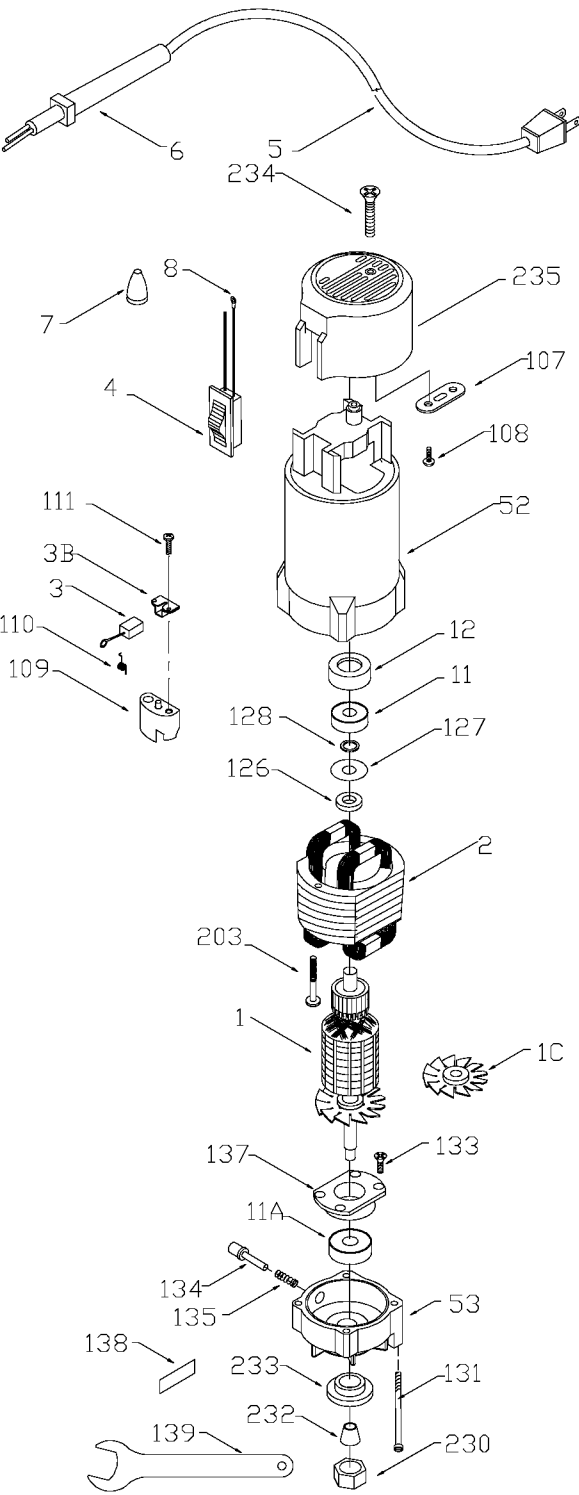

Parts List for 7310 Type 1

Item Number	Part Number	Description	Qty Required
1	879364SV	ARMATURE	1
1	882248	ARMATURE 220V	1
1	901706	FAN	1
1	845339	FAN	1
2	000000-00	No Longer Available	1
2	891117	FIELD	1
3	888028	BRUSH/HLDR ASSY 220V	2
3	690741	BRUSH	2
3	690742	BRUSH HOLDER	2
4	911374	SWITCH	1
5	891461	CORD & PLUG	1
5	330072-97	CORD/10 FT/18-2	1
6	810716	RELIEVER	1
7	682063	CONNECTOR VS	1
11	855284	BEARING	3
11	874538SV	BALL BEARING	3
12	694432	BEARING MOUNT	3
52	887284	MOTOR HSG.	1
53	873678	FRONT HOUSING	1
53	874536	HELICOIL-1/4-20X3/8	1
107	861434	CORD CLAMP	1
108	882185	SCREW MACHINE STEEL	10
109	690740	BRUSH HOLDER BASE	2
110	868775	BRUSH SPRING	2
111	854805	SCREW	10
126	698394	INSULATING TUBE	1
127	695893	WASHER	10

COPYRIGHT© 2005. All Rights Reserved.

Parts list, pricing, and availability subject to change. Please visit www.dewaltservicenet.com for current parts information.

Parts List for 7310 Type 1

Item Number	Part Number	Description	Qty Required
128	849328	SPACER	10
131	694015	SCREW	10
133	803157	SCREW	4
134	698708	SPINDLE LOCK	1
135	698709	SPRING	10
137	874537	GUIDE RETAINER	10
138	885833	CAUTION LAB-SPIN LCK	1
139	683875	WRENCH OPEN END	1
139	683875	WRENCH OPEN END	1
200	698928	CAP	1
201	698165	SNAP-RING	1
202	330003-17	BEARING,BALL	3
203	695185	FIELD SCREW	10
204	699952SV	DRIVE PULLEY	1
205	874731	BASE CASTING	1
206	330003-64	BALL BEARING	3
207	698704	SHAFT ASSY	1
207	880822	SHAFT ASSY	1
208	698419	BELT	1
209	875051	SUB BASE	1
210	802289	SCREW	10
211	876641	KNOB KIT	1
211	884063	SCREW	10
212	893128	BASE	1
213	875497	SET-SCREW	10
214	874017	THUMB SCREW	10
215	893130	SUB BASE	1