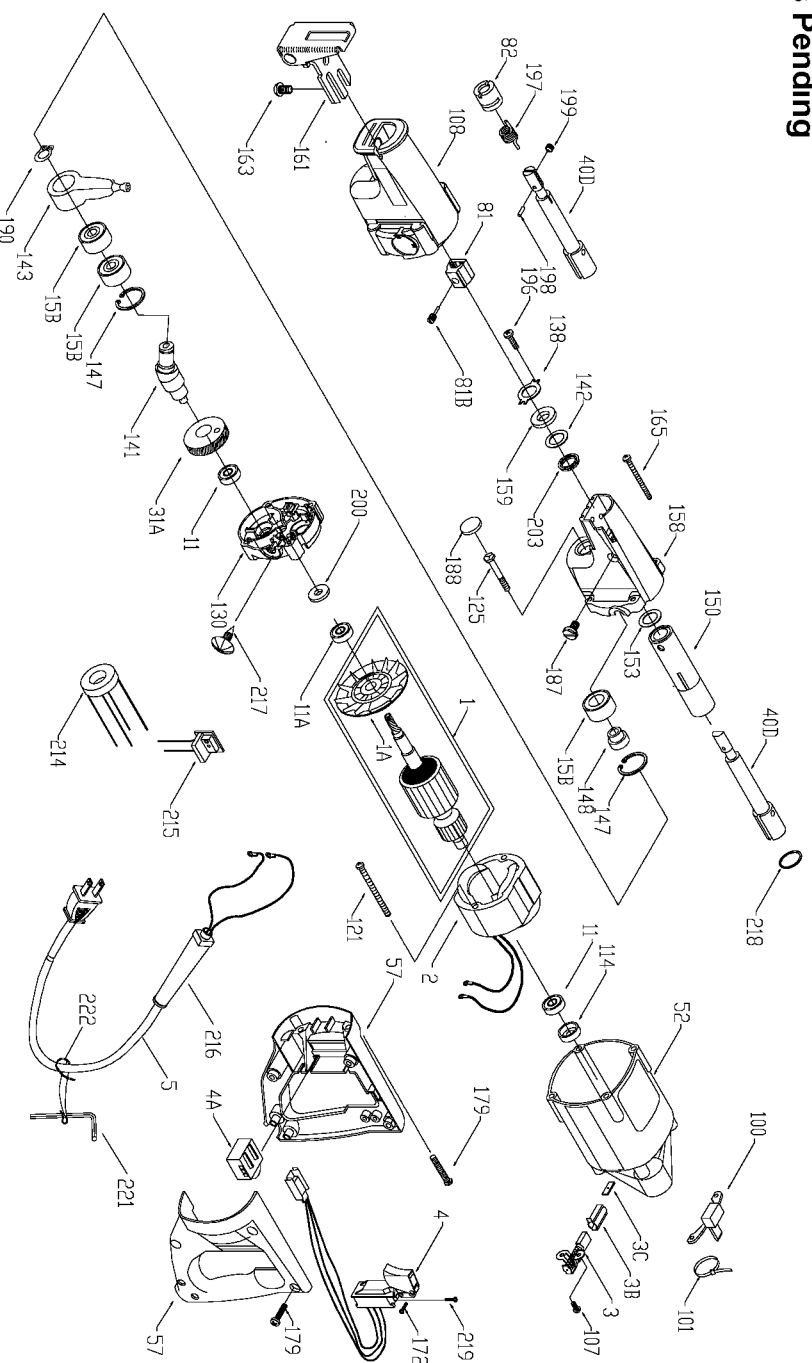

738

Parts List for 738 Type 2

Item Number	Part Number	Description	Qty Required
1	A05447	ARMATURE	1
1	900709	ARMATURE	1
1	898877	ARMATURE	1
1	878904SV	FAN	1
2	900854	FIELD	1
2	A05448	FIELD	1
3	874289	BRUSH & RETAINER ASY	2
3	865323	BRUSH HOLDER	2
3	865321	BRUSH INSULATOR	2
4	A02928	SWITCH	1
4	883498	SWITCH & TRIAC	1
4	5140066-97	SWITCH	1
4	893735	SWITCH	1
5	891461	CORD & PLUG	1
5	A10193	CORDSET	1
11	855284	BEARING	1
11	330003-17	BEARING,BALL	1
15	883095	BEARING	1
31	879401	GEAR	1
40	N074353	RECIP-SHAFT KIT	1
40	890817	RECIP SHAFT	1
52	912305	HOUSING	1
57	892792	HANDLE SET	1
57	892791	HANDLE SET	1
57	893069	HANDLE SET	1
81	879465	BLADE CLAMP	1
81	880951	BLADE SCREW	1

COPYRIGHT© 2005. All Rights Reserved.

Parts list, pricing, and availability subject to change. Please visit www.dewaltservicenet.com for current parts information.

Parts List for 738 Type 2

Item Number	Part Number	Description	Qty Required
196	882255	SCREW	10
197	648924-00	SPRING	1
198	884696	RETAINER KIT	1
199	648594-00	CLAMP PIN	1
200	801852	SEAL	1
203	902998	SEAL	1
215	A02928	SWITCH	1
216	901266	STRAIN RELIEVER	1
217	879447	PLUG	1
218	879449	O RING	1
219	694010	SCREW	10
221	802905	ALLEN WRENCH	1
222	842323	WRENCH HOLDER	1
856	5140061-28	GREASE	1
856	5140061-28	GREASE	1
856	887712	LATCH CARRYING CASE	1
856	000000-00	No Longer Available	1