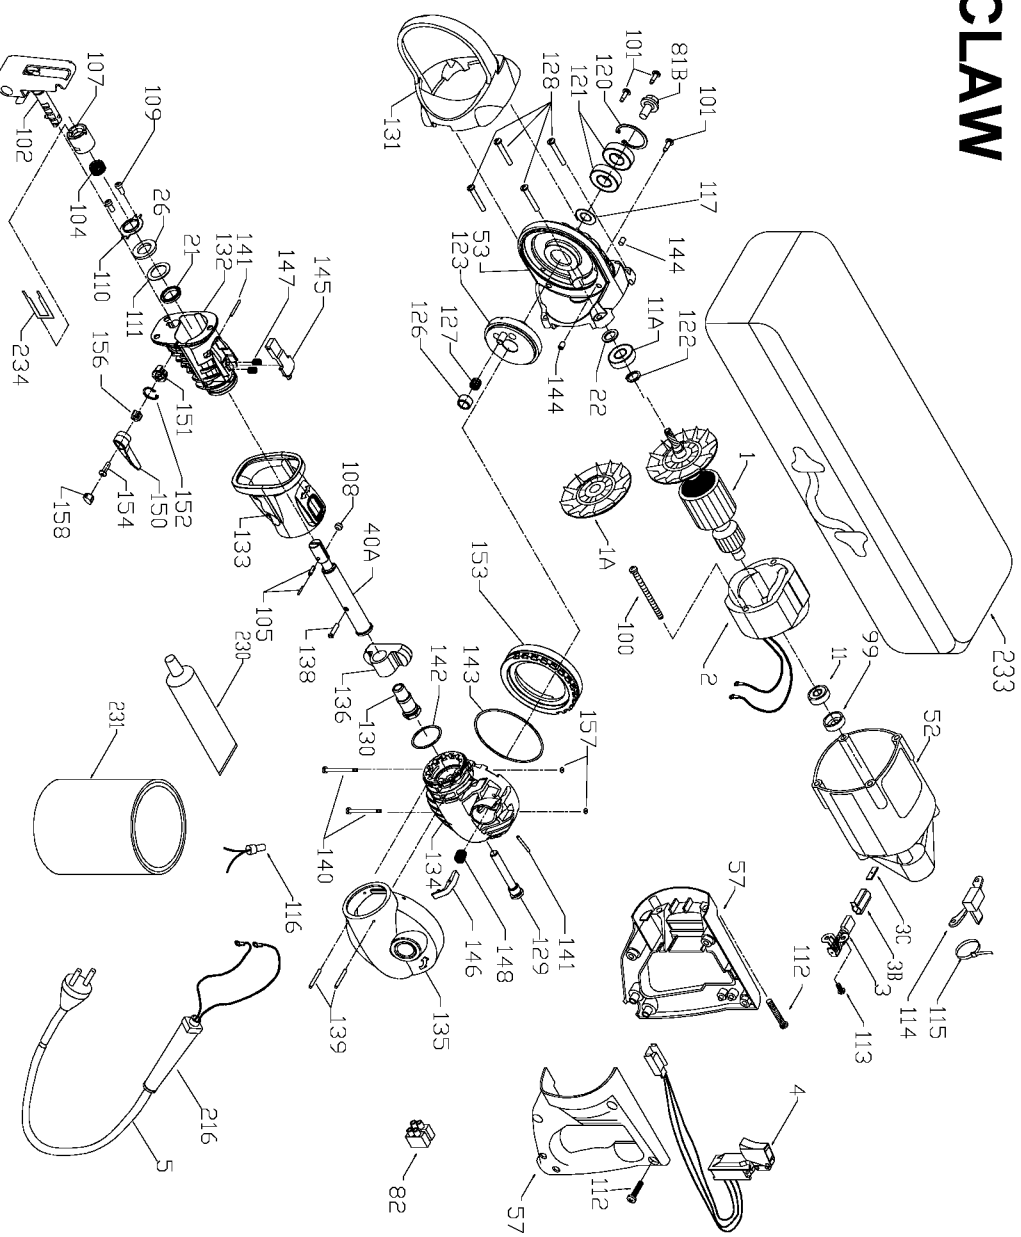

PORTER-CABLE TIGER CLAW

WARNING: Electrical repairs should only be attempted by trained repairmen. Contact the nearest Porter-Cable Service Center or other competent repair center.

740

Parts List for 9740 Type 1

COPYRIGHT© 2005. All Rights Reserved.

Parts list, pricing, and availability subject to change. Please visit www.dewaltservicenetwork.com for current parts information.

Parts List for 9740 Type 1

Item Number	Part Number	Description	Qty Required
108	648594-00	CLAMP PIN	10
109	882255	SCREW	10
110	904443	PLATE	1
111	684931	WASHER	10
112	900826	SCREW	10
113	882703	SCREW	10
114	695077	MOUNTING BRKET TRIAC	1
115	690673	WIRE TIE	1
116	846249	NUT	10
117	000000-00	No Longer Available	1
120	802302	RING	10
121	883095	BEARING	3
122	684179	RETAINING RING	10
123	904512SV	SS/A-GEAR W/SHAFT &	1
126	900546	ROLLER	1
127	900547	ROLLER CAGE	1
128	900548	SCREW	10
129	901073	PIN	10
130	901074	SLEEVE	1
131	901165	BOOT	1
132	906334SV	SCROLL HOUSING	1
133	901455	BOOT	1
134	901458	HOUSING	1
135	901459	BOOT	1
136	901462	YOKE	1
138	904946	PIN-HEADED	10
139	901465	PIN	10

COPYRIGHT© 2005. All Rights Reserved.

Parts list, pricing, and availability subject to change. Please visit www.dewaltservicenet.com for current parts information.

Parts List for 9740 Type 1

Item Number	Part Number	Description	Qty Required
140	904945	PIN	10
141	901467	PIN	10
142	904415	O-RING	10
143	901469	O-RING	10
144	903164	SCREW	10
145	901471	LATCH	1
146	901472	LATCH	1
147	901473	SPRING	10
148	901474	SPRING	10
150	901716	LEVER	1
151	901717	CAM	1
152	901718	RETAINIG RING	10
153	902362	RING	10
154	904035	SCREW-BUTTON HD	10
156	903351	CAM ADAPTER	1
157	904414	O-RING	10
158	904326	CAP	1
216	901266	STRAIN RELIEVER	1
230	5140061-28	GREASE	1
231	5140061-28	GREASE	1
233	906930	CARRYING CASE	1
234	000000-00	No Longer Available	1