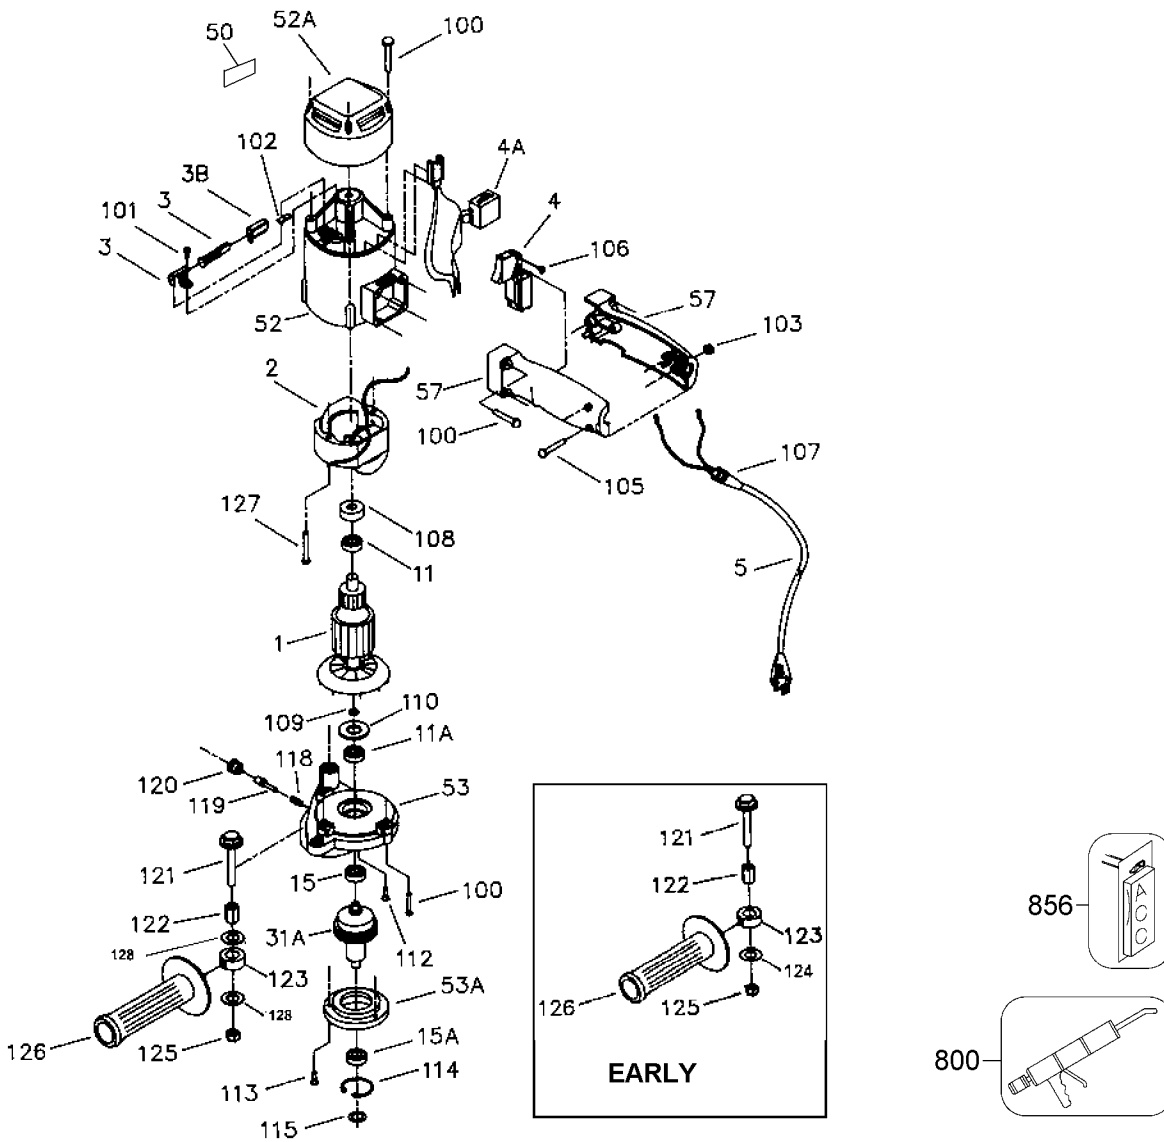

Parts List for 7401 Type 1

Item Number	Part Number	Description	Qty Required
1	878904SV	FAN	1
1	878904SV	FAN	1
1	879730	ARMATURE	1
1	000000-00	No Longer Available	1
2	000000-00	No Longer Available	1
2	875661	FIELD	1
3	874289	BRUSH & RETAINER ASY	2
3	865323	BRUSH HOLDER	2
4	5140066-97	SWITCH	1
4	682063	CONNECTOR VS	1
4	000000-00	No Longer Available	1
4	874816	SWITCH//SCR ASSY	1
4	695077	MOUNTING BRKET TRIAC	1
4	690673	WIRE TIE	1
5	A10193	CORDSET	1
5	876246	CORD	1
11	855284	BEARING	1
11	330003-64	BALL BEARING	1
15	855284	BEARING	1
15	838028SV	BEARING	1
31	D874243	JACKSHAFT	1
50	000000-00	No Longer Available	1
52	874228	MOTOR HOUSING	1
52	875041	TOP CAP	1
53	874229	GEAR HOUSING	1
53	874253	GEAR HOUSING COVER	1
57	688333	HANDLE ASSY	1

COPYRIGHT© 2005. All Rights Reserved.

Parts list, pricing, and availability subject to change. Please visit www.dewaltservicenet.com for current parts information.

Parts List for 7401 Type 1

Item Number	Part Number	Description	Qty Required
800	875914	TUBE GREASE	1
856	54742	COMPOUND BONNET	1
856	54740	BACK UP PAD	1
856	54740	BACK UP PAD	1
856	54741	POLISH BONNET	1