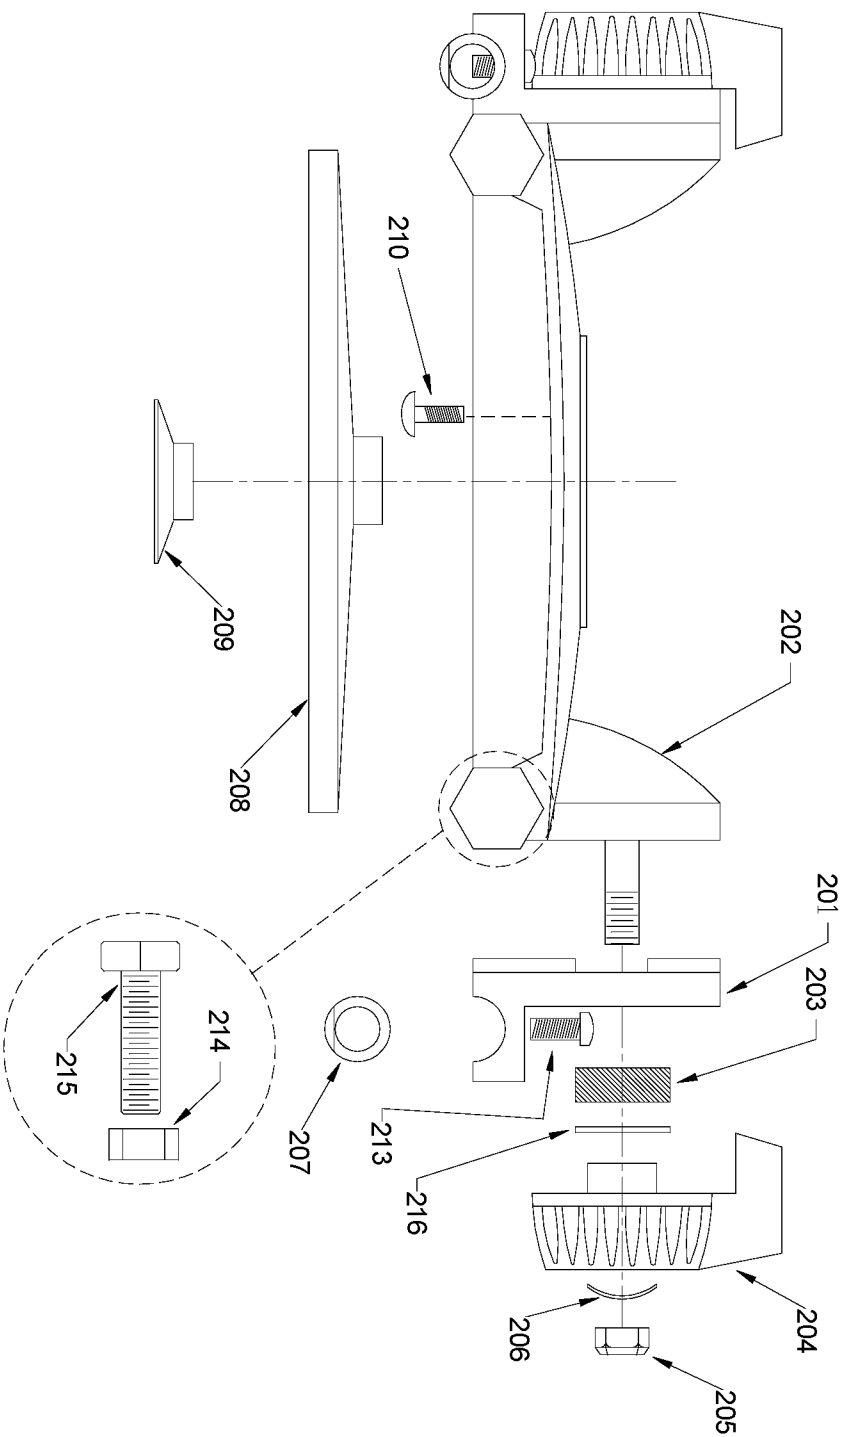

PORTER-CABLE PAINT REMOVER ATTACHMENT

5041

Parts List for 7403 Type 1

Item Number	Part Number	Description	Qty Required
1	878904SV	FAN	1
1	878904SV	FAN	1
1	875124	ARMATURE	1
1	879730	ARMATURE	1
2	000000-00	No Longer Available	1
2	875122	FIELD	1
3	874289	BRUSH & RETAINER ASY	2
3	865323	BRUSH HOLDER	2
4	5140066-97	SWITCH	1
4	690673	WIRE TIE	1
4	000000-00	No Longer Available	1
4	682063	CONNECTOR VS	1
4	695077	MOUNTING BRKET TRIAC	1
4	874816	SWITCH//SCR ASSY	1
5	A10193	CORDSET	1
5	876246	CORD	1
11	855284	BEARING	1
11	330003-64	BALL BEARING	1
15	855284	BEARING	1
15	838028SV	BEARING	1
31	874324	JACKSHAFT	1
50	A22952	SPEC PLATE	1
52	874228	MOTOR HOUSING	1
52	A21905	TOP CAP	1
53	874229	GEAR HOUSING	1
53	874253	GEAR HOUSING COVER	1
57	688333	HANDLE ASSY	1

COPYRIGHT© 2005. All Rights Reserved.

Parts list, pricing, and availability subject to change. Please visit www.dewaltservicenetwork.com for current parts information.

Parts List for 7403 Type 1

Item Number	Part Number	Description	Qty Required
202	683209	BASE & STUD	1
203	803417	BLOCK	1
204	823522	KNOB	1
205	802315	NUT	1
206	800887	WASHER	1
207	823531	SIDE RAIL	1
208	903753	PAD ASSEMBLY	1
209	688608	NUT	1
210	802944	SCREW	1
213	802764	SCREW	1
214	802418	NUT	1
215	823193	SCREW	1
216	684931	WASHER	1
800	875914	TUBE GREASE	1
800	875667	LUBRICANT-4LBS	1
856	823534	DISC	1
856	823917	DISC	1
856	823932	DISC	1
856	843076	WRENCH HEX 9/64X23/8	1
856	886041	SPANNER WRENCH	1
856	000000-00	No Longer Available	1