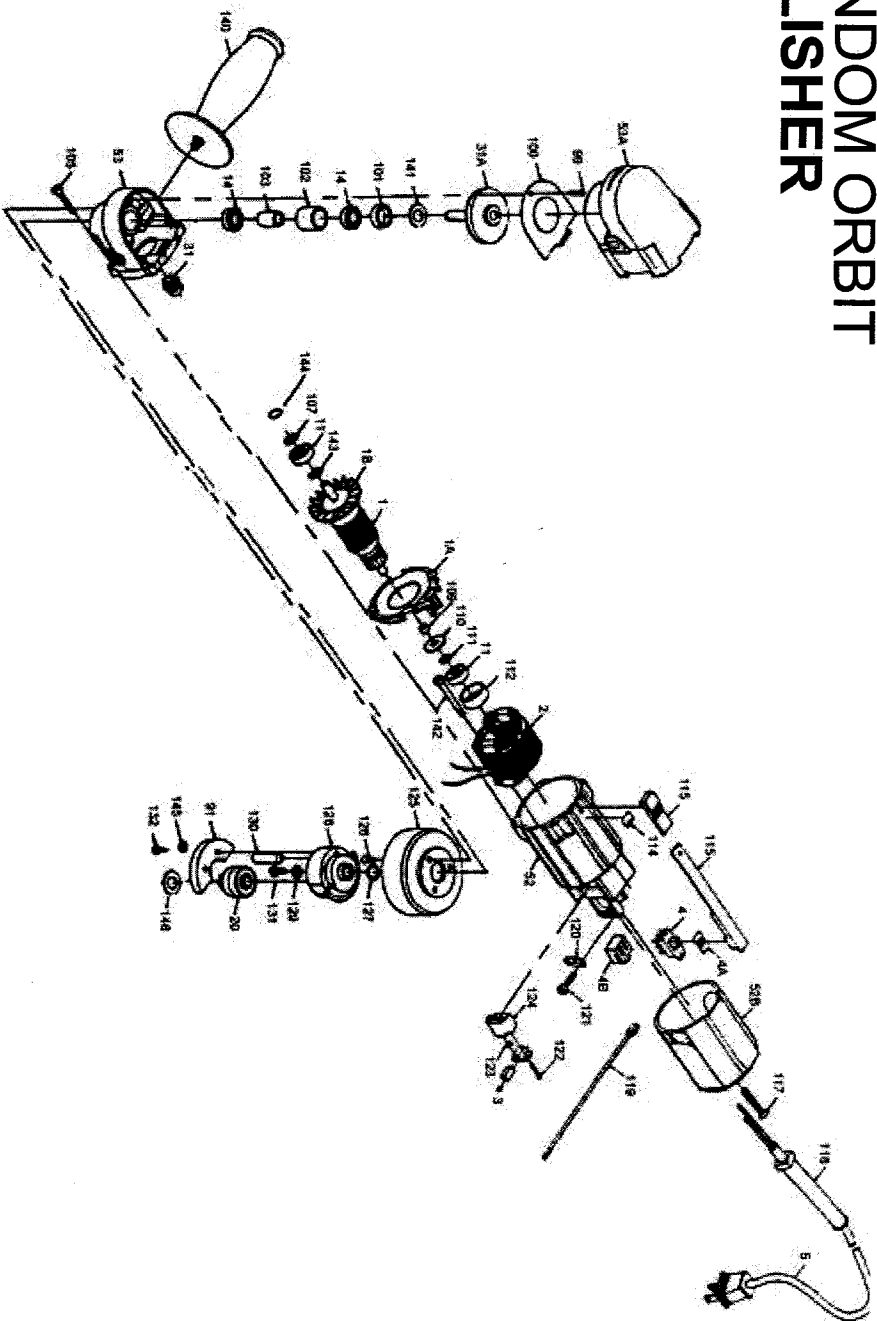

# PORTER-CABLE RANDOM ORBIT POLISHER

**WARNING:** Electrical repairs should only be attempted by trained repairmen. Contact the nearest Porter-Cable Service Center or other competent repair center

**7424**

## Parts List for 7424SP Type 1

Item Number	Part Number	Description	Qty Required
1	872987	ARMATURE	1
1	698153	FAN BAFFLE	1
1	811531	FAN	1
2	891211	FIELD	1
3	N031636	BRUSH ASSEMBLY	2
4	886978	SWITCH	1
4	694924	DUST SHIELD	1
4	694006	SWITCH	1
5	694050	CORD	1
11	855284	BEARING	1
14	838995SV	BALL BEARING	1
20	872991	SPINDLE & BRNG ASSY	1
31	872990	PINION-BEVEL	1
31	N205772	GEAR & PINION SET	1
52	874821	END CAP	1
52	888001	MOTOR HSG	1
53	5140081-84	GEAR CASE KIT	1
53	699946	GEAR HSG COVER	1
91	699933	COUNTERWEIGHT	1
91	874011	COUNTERWEIGHT	1
99	882187	SCREW	1
100	699938	PLATE-GEAR	1
101	872502	SPACER	1
102	699925	SPACER-BEARING	1
103	699924	SPACER-BEARING	1
105	876651	SCREW	10
107	872503	SPACER	1

## Parts List for 7424SP Type 1

Item Number	Part Number	Description	Qty Required
109	698394	INSULATING TUBE	1
110	849328	SPACER	1
111	849328	SPACER	1
112	694432	BEARING MOUNT	1
114	874502	OFF LABEL	1
115	874525	SWITCH BUTTON/SLIDE	1
117	694012	SCREW	10
118	810716	RELIEVER	1
119	887508	LEAD	1
120	861434	CORD CLAMP	1
121	882185	SCREW MACHINE STEEL	10
122	879298	SCREW	10
123	868775	BRUSH SPRING	2
124	690740	BRUSH HOLDER BASE	2
125	881500	VACUUM HOUSING	1
126	883486	SCREW	10
127	851584	WASHER	4
128	884277	ECCENTRIC HSG KIT	1
129	874513	ECCENTRIC WASHER	1
130	695936	PLUG-RUBBER	2
131	877817	SCREW	4
132	877817	SCREW	10
140	699681	AUX HANDLE	1
141	873140	SHIM	4
142	695185	FIELD SCREW	10
143	847564	SNAP RING	4
144	697029	O-RING	4

## Parts List for 7424SP Type 1

Item Number	Part Number	Description	Qty Required
145	859359	WASHER	2
146	850218	WASHER	1
800	875914	TUBE GREASE	1
800	000000-00	No Longer Available	1
800	875667	LUBRICANT-4LBS	1
856	000000-00	No Longer Available	1
856	892163	CARRYING CASE	1
856	692900	WRENCH	1