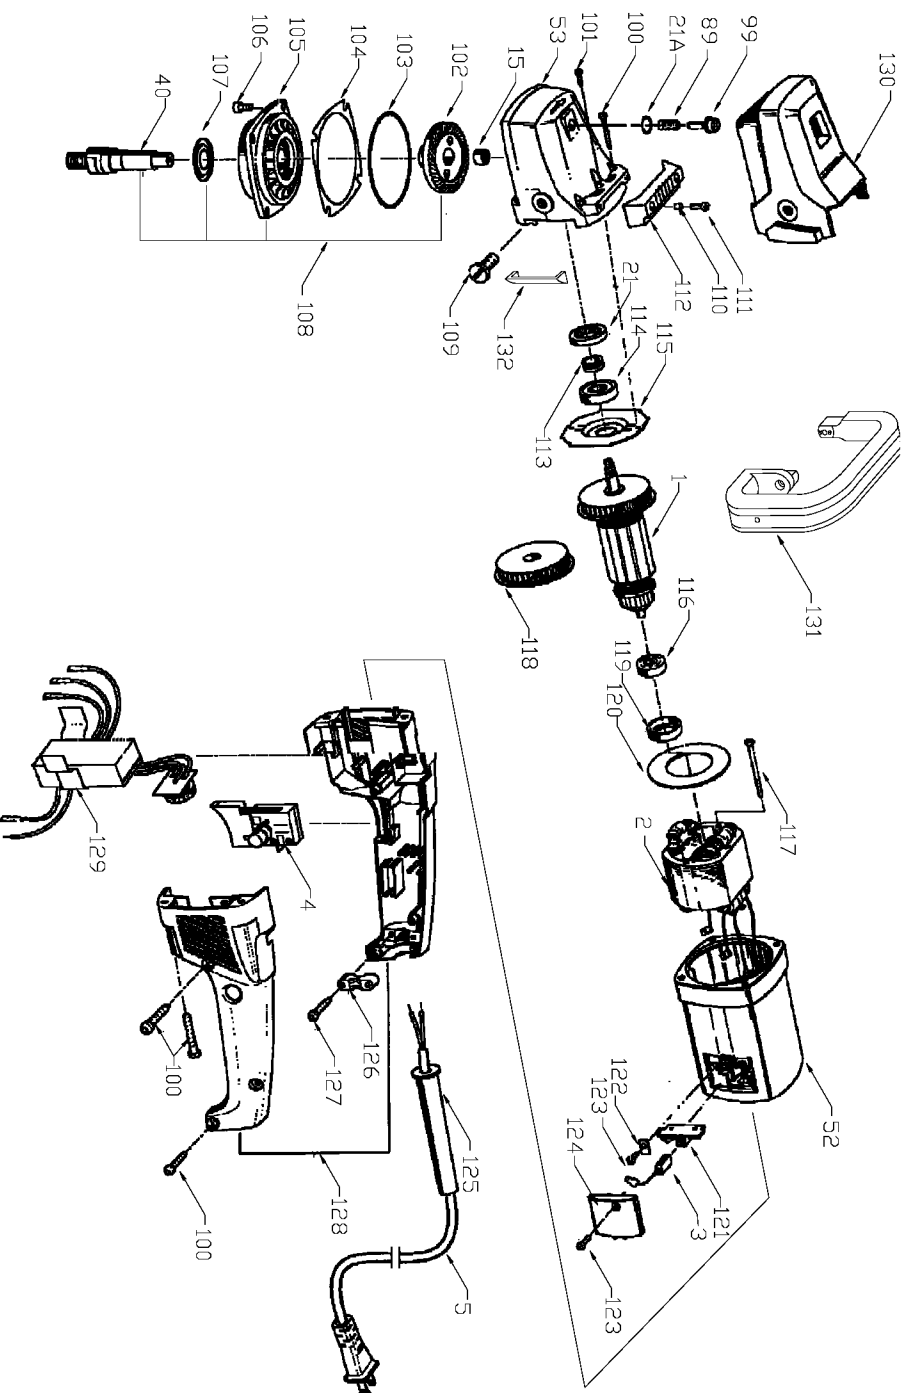

PORTER-CABLE 7" VARIABLE SPEED POLISHER

WARNING: Electrical repairs should only be attempted by trained repairmen. Contact the nearest Porter-Cable Service Center or other competent repair center.

7428

Parts List for 7428 Type 1

Item Number	Part Number	Description	Qty Required
1	276774	ARMATURE	1
2	282197	FIELD	1
3	280283	BRUSH	2
4	259009	SWITCH	1
5	214655	CORDSET ASSY	1
15	199141	BUSHING	1
21	256157	SEAL	1
21	250266	SEAL	1
40	213276	SPINDLE SHAFT	1
52	205826	MOTOR HOUSING	1
53	259666	GEAR HOUSING	1
89	250589	SPRING	1
99	267473	BOLT	10
100	205990	SCREW	10
101	258573	SCREW	10
102	261610	BEVEL GEAR	1
103	176559	SEAL	1
104	176532	SHIM	1
105	262064	BEARING COVER	1
106	271233	SCREW	10
107	257591	SEALING RING	1
108	269395	LOWER GEAR HSG	1
109	211796	SCREW	10
109	251614	SCREW	10
110	250708	SPACER	1
111	252422	SCREW	1
112	250694	TOOL REST	1

COPYRIGHT© 2005. All Rights Reserved.

Parts list, pricing, and availability subject to change. Please visit www.dewaltservicenet.com for current parts information.

Parts List for 7428 Type 1

Item Number	Part Number	Description	Qty Required
113	279064	BUSHING	1
114	254442	BEARING	1
115	253460	BEARING RETAINER	1
116	254443	BEARING	1
117	196169	SCREW	10
118	207144	FAN	1
119	257354	BEARING MOUNT	1
120	176648	BAFFLE	1
121	205931	BRUSH HOLDER	1
122	194816	RETAINING CLIP	1
123	195715	SCREW	10
124	205834	BRUSH COVER	1
125	103519	STRAIN RELIEVER	1
126	215074	CORD CLAMP	1
127	206245	SCREW	10
128	276871	HANDLE SET	1
129	272833	SPEED CONTROL	1
130	259094	GEAR HOUSING COVER	1
131	253433	AUX HANDLE	1
131	287644	HANDLE	1
132	215724	AIR REVERSING	1