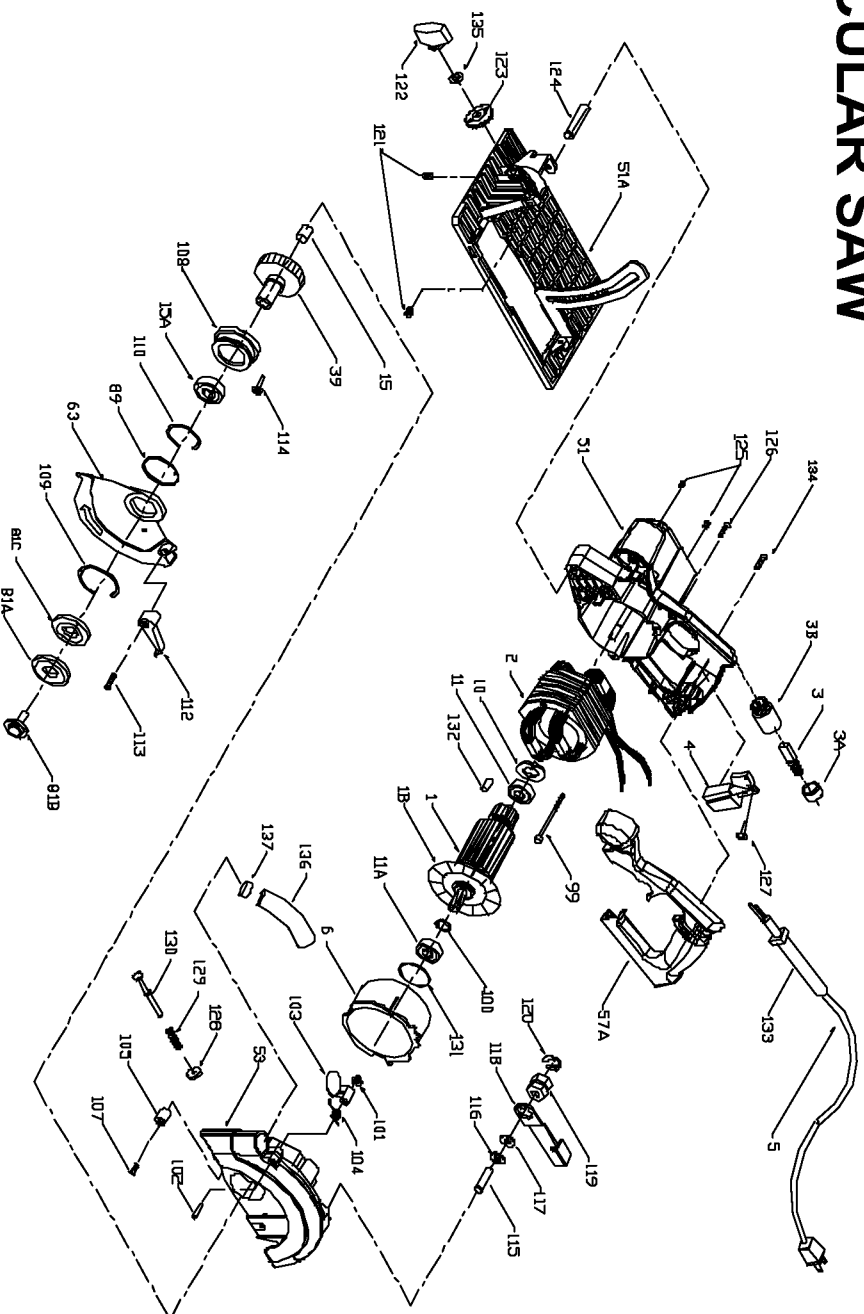

PORTER-CABLE CIRCULAR SAW

WARNING: Electrical repairs should only be attempted by trained repairmen. Contact the nearest Porter-Cable Service Center or other competent repair center.

743 843

Parts List for J-743 Type 1

Item Number	Part Number	Description	Qty Required
1	881869	ARMATURE	1
1	879535	FAN	1
2	881870	FIELD	1
3	5140096-08	BRUSH	2
3	876059	BRUSH CAP	2
3	876058	BRUSH HOLDER	2
4	384127-01	SCREW	1
4	879013	SWITCH	1
5	683784	TERMINAL	2
5	330079-98	CORD/10FT/14-2SJ	1
6	000000-00	No Longer Available	1
10	000000-00	No Longer Available	10
11	886333SV	BALL BEARING	1
11	879010	BEARING	1
15	879012	BEARING	1
15	865119SV	BALL BEARING	1
39	881872	GEAR & SHAFT	1
51	000000-00	No Longer Available	1
51	000000-00	No Longer Available	1
53	900532	HOUSING	1
57	879527	HANDLE COVER	1
63	656293-00	GUARD	1
81	876031	BLADE FLANGE	1
81	879523	BLADE BOLT	1
81	880253	INNER BLADE FLANGE	1
89	A03692	SPRING	1
99	872906	FIELD SCREW	2

COPYRIGHT© 2005. All Rights Reserved.

Parts list, pricing, and availability subject to change. Please visit www.dewaltservicenet.com for current parts information.

Parts List for J-743 Type 1

Item Number	Part Number	Description	Qty Required
100	684179	RETAINING RING	1
101	878877	RETAINER CLIP	1
102	697382	RIVET	1
103	697381	COVER	1
104	893314	SPRING	1
105	845359	BUMPER	1
107	879548	SCREW	10
108	899705	JACKSHAFT COVER	1
109	879289	SNAP RING	1
110	877688	SNAP RING	1
112	879544	LEVER	1
113	883485	SCREW	1
114	883486	SCREW	10
115	879525	SCREW	10
116	859359	WASHER	10
117	698241	WAVE WASHER	1
118	696669	LEVER	1
119	885516	NUT	10
120	696656	RETAINING-RING	1
121	876016	SET SCREW	1
122	897158	KNOB	1
123	898808	LOCK LEVER	1
124	874385	ROLLER PIN	1
125	881538	SET SCREW	1
126	881082	SCREW MACHINE STEEL	10
127	882185	SCREW MACHINE STEEL	10
128	878381	SEAL	1