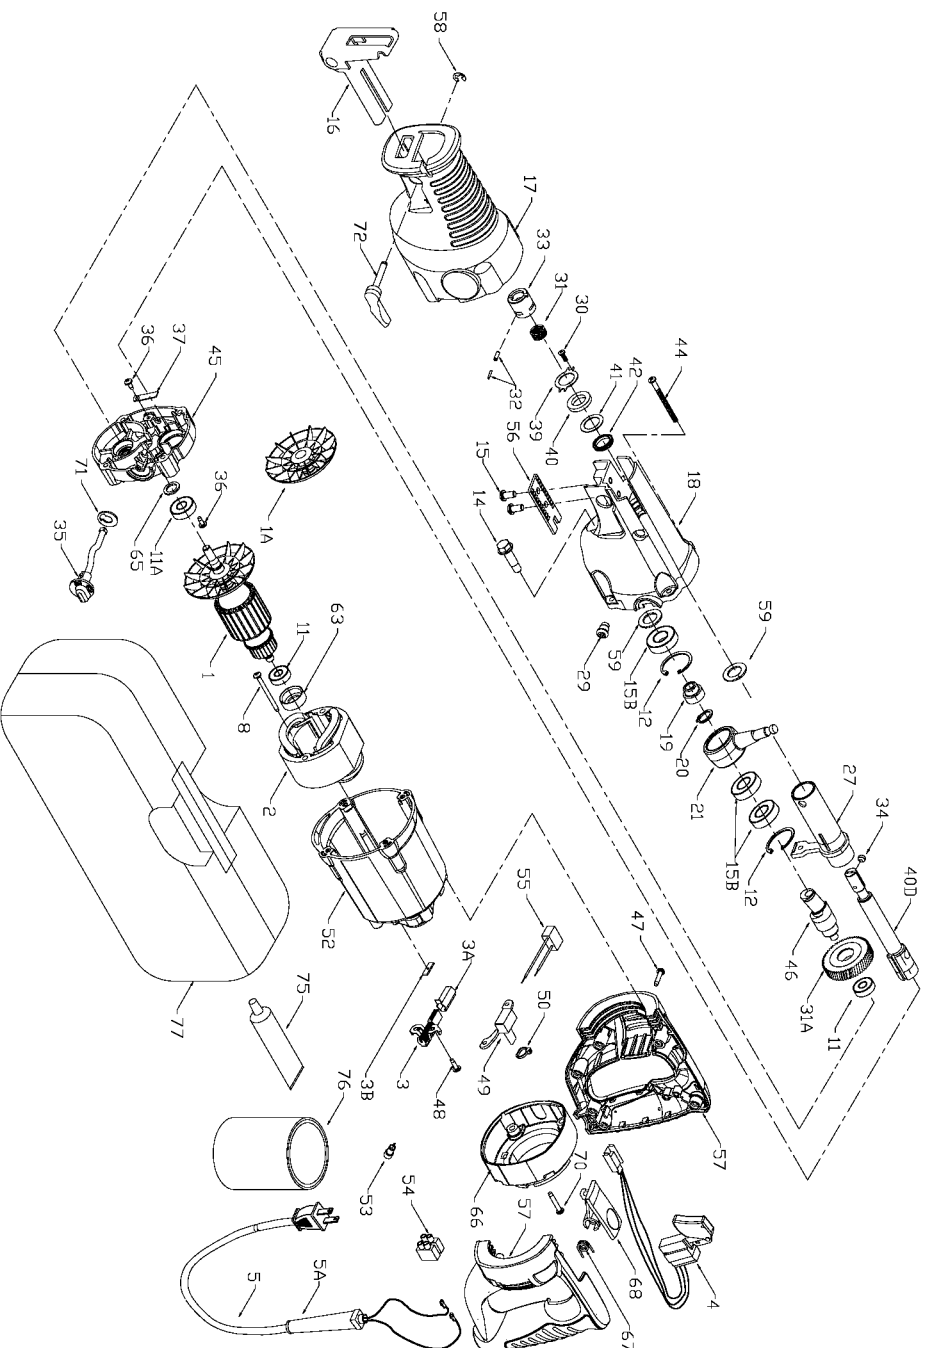

# PORTER-CABLE TIGER SAW®

WARNING: Electrical repairs should only be attempted by trained repairmen. Contact the nearest Porter-Cable Service Center or other competent repair center.

## Parts List for 9747 Type 1

Item Number	Part Number	Description	Qty Required
1	A05447	ARMATURE	1
1	898877	ARMATURE	1
1	878904SV	FAN	1
2	A05448	FIELD	1
2	898876	FIELD	1
3	874289	BRUSH & RETAINER ASY	2
3	865323	BRUSH HOLDER	2
3	865321	BRUSH INSULATOR	2
4	A02928	SWITCH	1
4	911394	SWITCH	1
5	891461	CORD & PLUG	1
5	A10193	CORDSET	1
5	901266	STRAIN RELIEVER	1
8	882704	SCREW	2
11	855284	BEARING	3
11	330003-17	BEARING,BALL	3
12	802302	RING	2
14	879421	SCREW	1
15	906952	SCREW	2
15	883095	BEARING	3
16	911450SV	SS/A-SHOE ASSEMBLY	1
17	906725	INSULATOR BOOT	1
18	906701	FRONT HOUSING	1
19	879429	SPACER	1
20	853246	RING	1
21	890819	WOBBLE PLATE	1
27	883098	TUBE-CARRIER	1

## Parts List for 9747 Type 1

Item Number	Part Number	Description	Qty Required
29	879408	SCREW	2
30	882255	SCREW	2
31	648924-00	SPRING	1
31	879401	GEAR	1
32	884696	RETAINER KIT	1
33	897774	COLLAR	1
34	648594-00	CLAMP PIN	1
35	912769	SELECTOR	1
35	907449	ORBIT SELECTOR	1
36	882187	SCREW	3
37	847418	SPRING	1
39	879458	PLATE	1
40	879457	FELT SEAL	1
40	N074353	RECIP-SHAFT KIT	1
41	684931	WASHER	1
42	902998	SEAL	1
44	879463	SCREW	4
45	906705	INTERMEDIATE PLATE	1
46	883097SV	DRIVE SHAFT	1
47	900826	SCREW	9
48	882703	SCREW	4
49	695077	MOUNTING BRKET TRIAC	1
50	690673	WIRE TIE	1
52	906945	MOTOR HOUSING	1
53	846249	NUT	10
54	889501	TERMINAL BLOCK	1
55	913227	FILTER	1

## Parts List for 9747 Type 1

Item Number	Part Number	Description	Qty Required
56	906043	PLATE	1
57	911221	HANDLE SET	1
58	697965	RET RING	1
59	882348	FELT SEAL	1
63	694432	BEARING MOUNT	1
65	801852	SEAL	1
66	906717	PLATE	1
67	908721	TORSION SPRING	1
68	906718	LEVER	1
70	908939	SCREW	10
71	908873	FELT SEAL	1
72	651021-00	SHOE LEVER	1
75	5140061-28	GREASE	1
76	5140061-28	GREASE	1
77	906941	CARRYING CASE	1