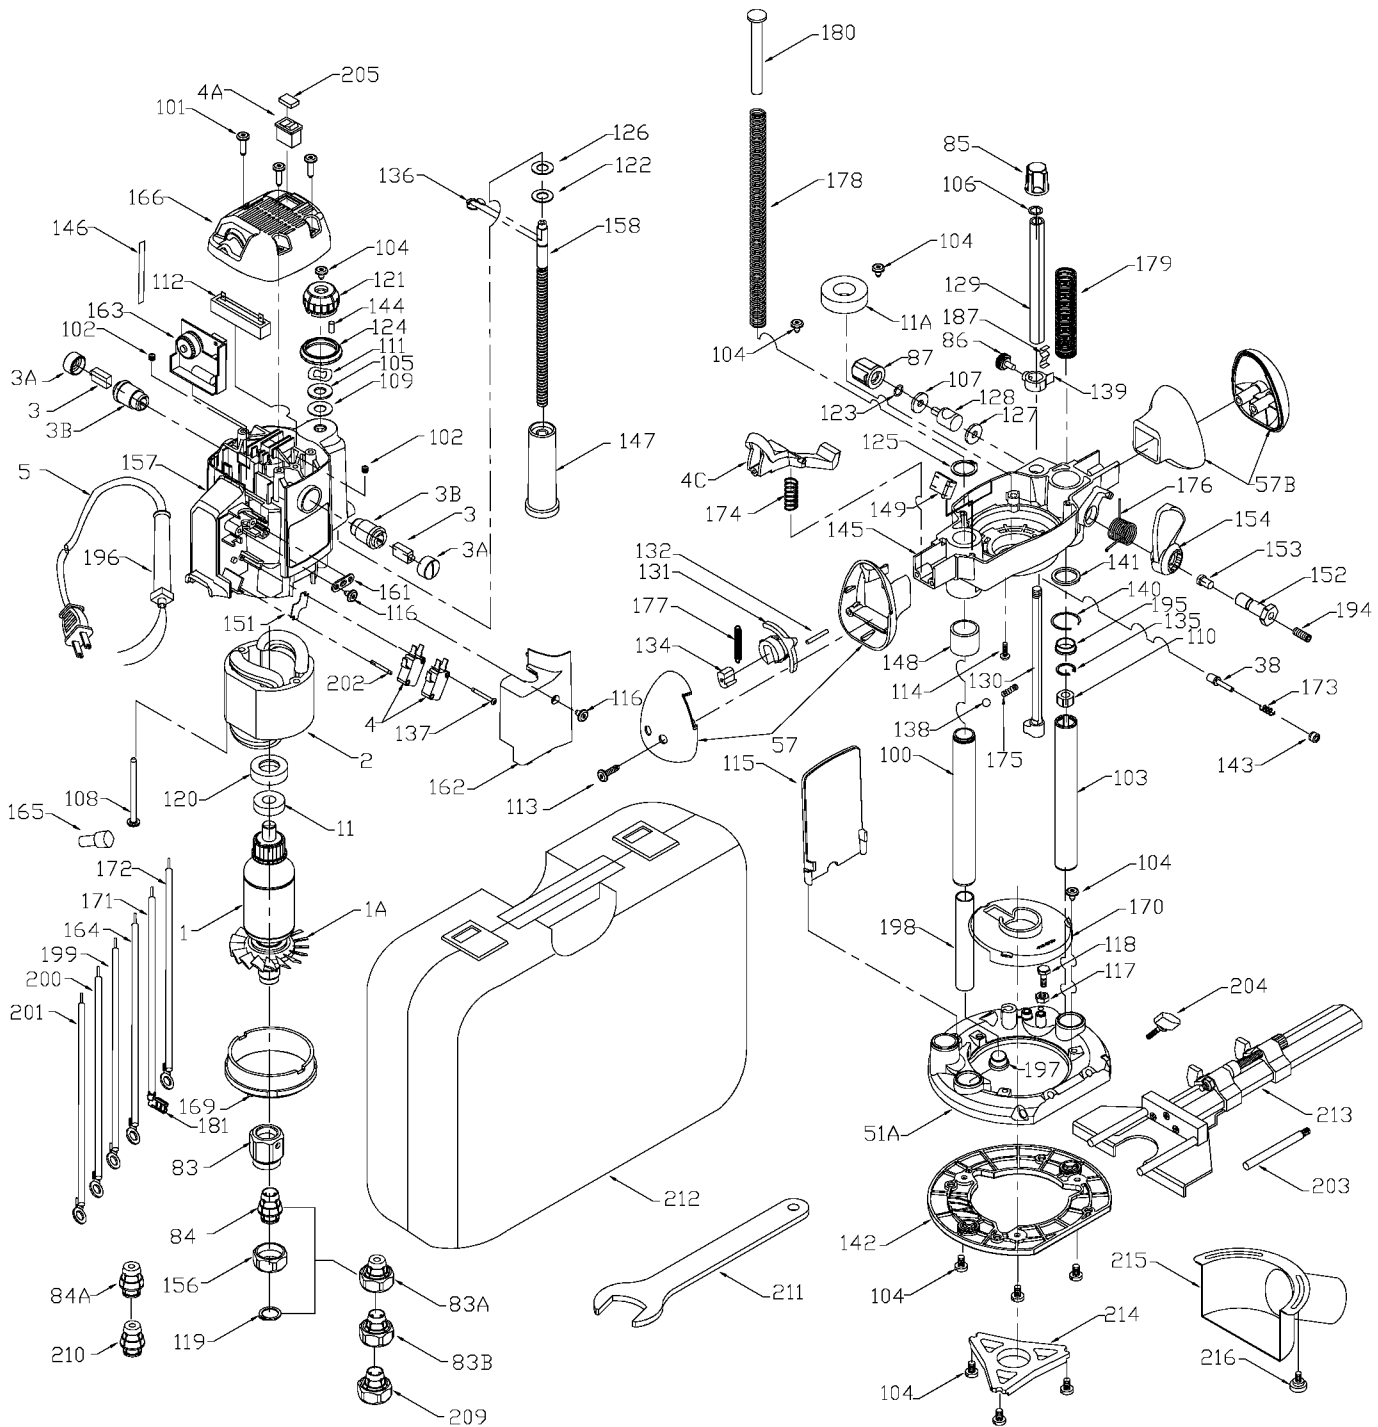

PORTER-CABLE PLUNGE ROUTER

7529

WARNING: Electrical repairs should only be attempted by trained repairmen. Contact the nearest Porter-Cable Service Center or other competent repair center.

Parts List for 7529 Type 2

Item Number	Part Number	Description	Qty Required
1	000000-00	No Longer Available	1
1	000000-00	No Longer Available	1
1	893728	FAN	1
2	892385	FIELD	1
2	892897	FIELD	1
3	876643	BRUSH	2
3	803483	BRUSH CAP	2
3	873497	BRUSH HOLDER	2
4	892126	SWITCH	1
4	889467	SWITCH	2
4	A22756	SWITCH	1
4	891934	ON-OFF SWITCH	1
4	000000-00	No Longer Available	1
5	891461	CORD & PLUG	1
5	A10193	CORDSET	1
11	330003-64	BALL BEARING	3
11	803831SV	BEARING	3
38	698708	SPINDLE LOCK	1
51	892386SV	BASE	1
57	000000-00	No Longer Available	1
57	908593	HANDLE SET	1
83	000000-00	No Longer Available	1
83	42999	1/4 INCH COLLET ASSY	1
83	42950	1/2 INCH COLLET ASSY	1
84	000000-00	No Longer Available	1
84	876671	COLLET 1/2 INCH	1
84	876669	COLLET 1/4 INCH	1

COPYRIGHT© 2005. All Rights Reserved.

Parts list, pricing, and availability subject to change. Please visit www.dewaltservicenet.com for current parts information.