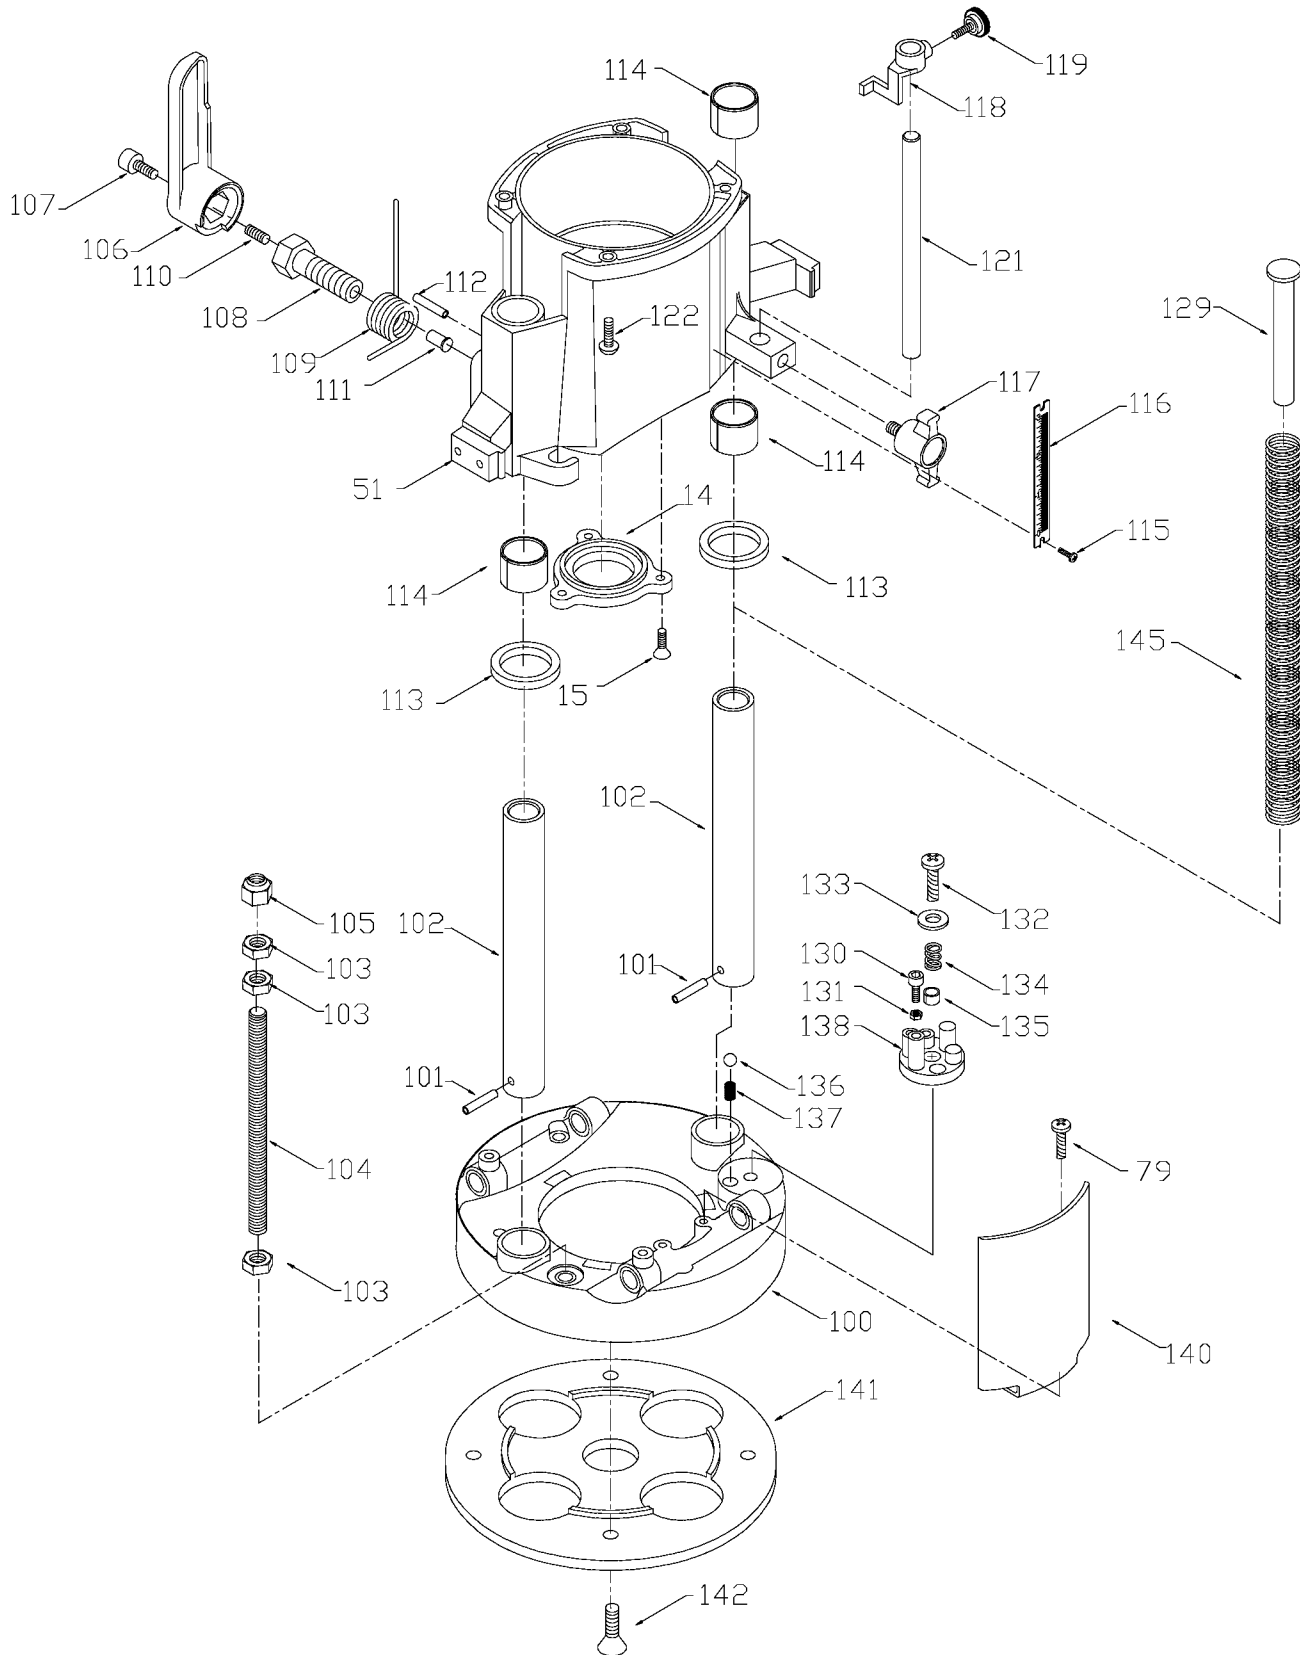

PORTER-CABLE

PLUNGE ROUTER

WARNING: Electrical repairs should only be attempted by trained repairmen. Contact the nearest Porter-Cable Service Center or other competent repair center.

7539

Parts List for 7539 Type 2

Item Number	Part Number	Description	Qty Required
1	874586	ARMATURE-220	1
1	873638	ARMATURE	1
1	875931	FAN	1
2	874587	FIELD-220	1
2	873637	FIELD	1
3	N031634	BRUSH	2
3	698844	BRUSH HOLDER	2
4	876774	SWITCH	1
5	825713	115V CORD	1
5	879758	CORD-EURO	1
6	698874	BRUSH INSULATOR	1
7	698872	SPRING	1
9	881098	SPEED CONTROL (220)	1
9	875087	SPEED CONTROL	1
9	877288	INSULATOR	1
10	852310	SCREW	10
11	330003-75	BEARING, BALL	1
11	146555-01	BEARING, BALL	1
12	874160	CONTROL LEVER	1
14	698811	BRG RETAINER	1
15	849819	SCREW	10
51	877480	MOTOR FRAME	1
52	A22557	HOUSING	1
52	884854	MOTOR HSG/BEARING	1
52	A15259	COVER	1
56	5140071-52	HANDLE MOUNT	2
57	885318	HANDLE SET R.H.	1

COPYRIGHT© 2005. All Rights Reserved.

Parts list, pricing, and availability subject to change. Please visit www.dewaltservicenet.com for current parts information.