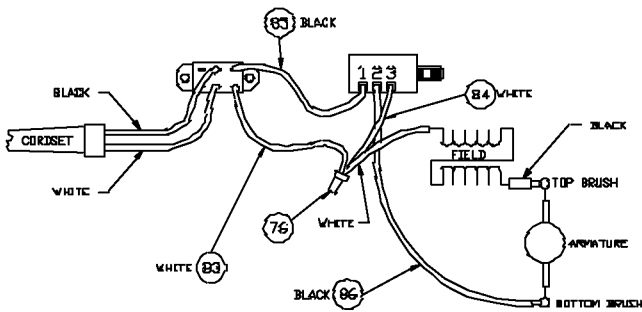

## Parts List for 7649 Type 2

| Item Number | Part Number | Description         | Qty Required |
|-------------|-------------|---------------------|--------------|
| 1           | 875066      | ARMATURE            | 1            |
| 1           | 811531      | FAN                 | 1            |
| 2           | 891212      | FIELD               | 1            |
| 3           | 690741      | BRUSH               | 2            |
| 3           | 690742      | BRUSH HOLDER        | 2            |
| 4           | 694006      | SWITCH              | 1            |
| 4           | 694924      | DUST SHIELD         | 1            |
| 4           | 886978      | SWITCH              | 1            |
| 5           | 330072-97   | CORD/10 FT/18-2     | 1            |
| 11          | 330003-85   | BEARING             | 3            |
| 31          | 874930      | GEAR                | 1            |
| 51          | 883486      | SCREW               | 10           |
| 52          | 888001      | MOTOR HSG           | 1            |
| 52          | 884068      | GEAR HSG ASSY       | 1            |
| 53          | 875067      | GEAR HOUSING ASSY   | 1            |
| 53          | 000000-00   | No Longer Available | 1            |
| 53          | 000000-00   | No Longer Available | 1            |
| 60          | 873403      | CHIP DEFLECTOR      | 1            |
| 66          | 882185      | SCREW MACHINE STEEL | 10           |
| 71          | 000000-00   | No Longer Available | 1            |
| 72          | 802203      | RING                | 10           |
| 73          | 695894      | TUBE                | 1            |
| 74          | 695893      | WASHER              | 10           |
| 75          | 802203      | RING                | 10           |
| 76          | 694432      | BEARING MOUNT       | 3            |
| 77          | 695185      | FIELD SCREW         | 10           |
| 78          | 861434      | CORD CLAMP          | 1            |