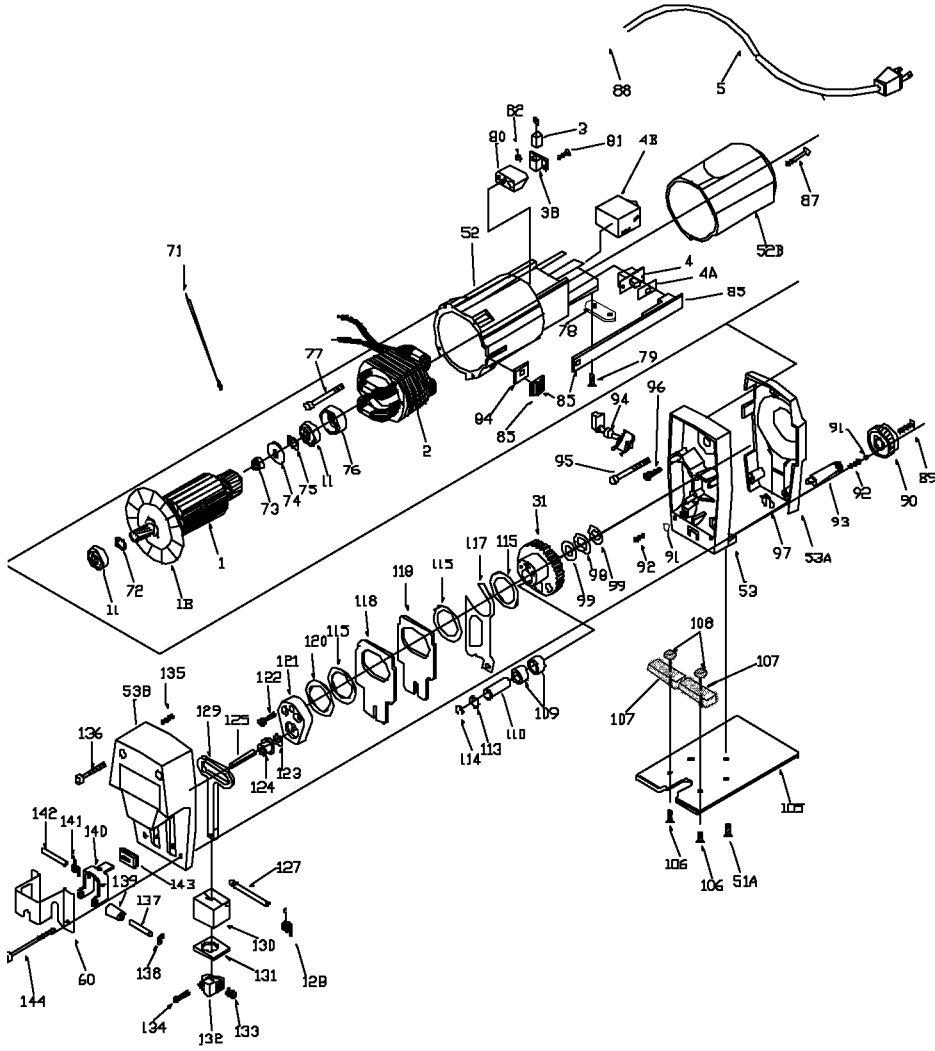

# PORTER-CABLE

## Parts List for 7649 Type 2

| Item Number | Part Number | Description         | Qty Required |
|-------------|-------------|---------------------|--------------|
| 1           | 875066      | ARMATURE            | 1            |
| 1           | 811531      | FAN                 | 1            |
| 2           | 891212      | FIELD               | 1            |
| 3           | 690741      | BRUSH               | 2            |
| 3           | 690742      | BRUSH HOLDER        | 2            |
| 4           | 694006      | SWITCH              | 1            |
| 4           | 694924      | DUST SHIELD         | 1            |
| 4           | 886978      | SWITCH              | 1            |
| 5           | 330072-97   | CORD/10 FT/18-2     | 1            |
| 11          | 330003-85   | BEARING             | 3            |
| 31          | 874930      | GEAR                | 1            |
| 51          | 883486      | SCREW               | 10           |
| 52          | 888001      | MOTOR HSG           | 1            |
| 52          | 884068      | GEAR HSG ASSY       | 1            |
| 53          | 875067      | GEAR HOUSING ASSY   | 1            |
| 53          | 000000-00   | No Longer Available | 1            |
| 53          | 000000-00   | No Longer Available | 1            |
| 60          | 873403      | CHIP DEFLECTOR      | 1            |
| 66          | 882185      | SCREW MACHINE STEEL | 10           |
| 71          | 000000-00   | No Longer Available | 1            |
| 72          | 802203      | RING                | 10           |
| 73          | 695894      | TUBE                | 1            |
| 74          | 695893      | WASHER              | 10           |
| 75          | 802203      | RING                | 10           |
| 76          | 694432      | BEARING MOUNT       | 3            |
| 77          | 695185      | FIELD SCREW         | 10           |
| 78          | 861434      | CORD CLAMP          | 1            |