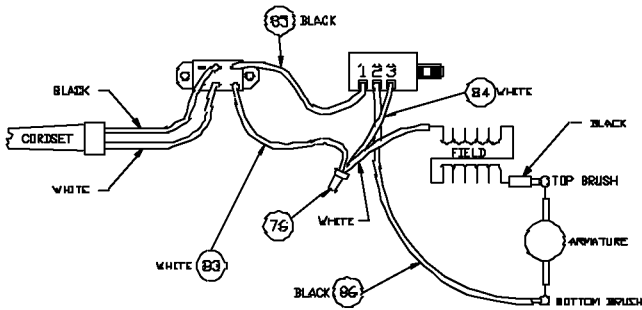

PORTER-CABLE

BAYONET SAW

WARNING: Electrical repairs should only be attempted by trained repairmen. Contact the nearest Porter-Cable Service Center or other competent repair center.

7649

Parts List for 7649 Type 3

Item Number	Part Number	Description	Qty Required
1	875066	ARMATURE	1
1	811531	FAN	1
2	000000-00	No Longer Available	1
3	N031636	BRUSH ASSEMBLY	2
3	690742	BRUSH HOLDER	2
4	694006	SWITCH	1
4	694924	DUST SHIELD	1
4	886978	SWITCH	1
5	330072-97	CORD/10 FT/18-2	1
11	330003-85	BEARING	3
31	874930	GEAR	1
51	883486	SCREW	10
52	888001	MOTOR HSG	1
52	874821	END CAP	1
53	875067	GEAR HOUSING ASSY	1
53	000000-00	No Longer Available	1
60	873403	CHIP DEFLECTOR	1
66	882185	SCREW MACHINE STEEL	10
71	887508	LEAD	1
72	802203	RING	10
73	695894	TUBE	1
74	695893	WASHER	10
75	802203	RING	10
76	694432	BEARING MOUNT	3
77	695185	FIELD SCREW	10
78	861434	CORD CLAMP	1
79	882185	SCREW MACHINE STEEL	10

COPYRIGHT© 2005. All Rights Reserved.

Parts list, pricing, and availability subject to change. Please visit www.dewaltservicenet.com for current parts information.