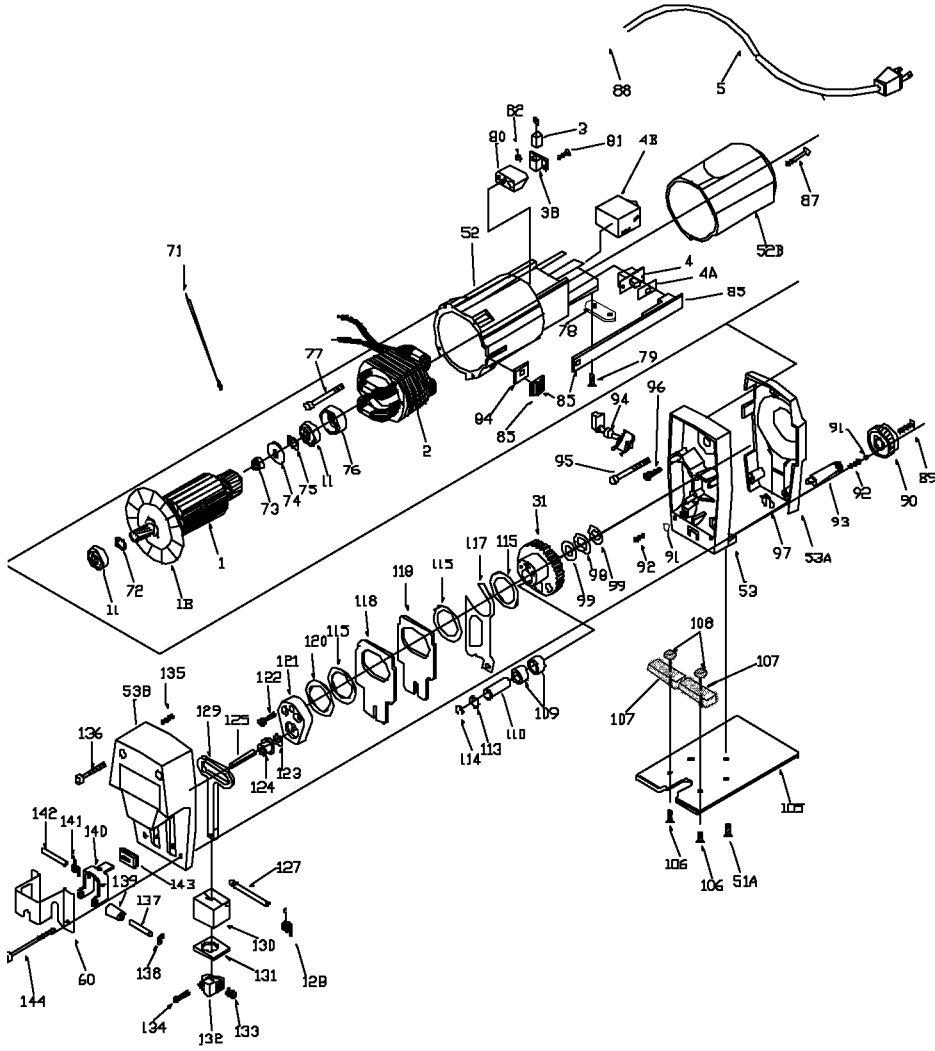

PORTER-CABLE

BAYONET SAW

WARNING: Electrical repairs should only be attempted by trained repairmen. Contact the nearest Porter-Cable Service Center or other competent repair center.

7649

Parts List for 7649 Type 3

Item Number	Part Number	Description	Qty Required
1	875066	ARMATURE	1
1	811531	FAN	1
2	000000-00	No Longer Available	1
3	N031636	BRUSH ASSEMBLY	2
3	690742	BRUSH HOLDER	2
4	694006	SWITCH	1
4	694924	DUST SHIELD	1
4	886978	SWITCH	1
5	330072-97	CORD/10 FT/18-2	1
11	330003-85	BEARING	3
31	874930	GEAR	1
51	883486	SCREW	10
52	888001	MOTOR HSG	1
52	874821	END CAP	1
53	875067	GEAR HOUSING ASSY	1
53	000000-00	No Longer Available	1
60	873403	CHIP DEFLECTOR	1
66	882185	SCREW MACHINE STEEL	10
71	887508	LEAD	1
72	802203	RING	10
73	695894	TUBE	1
74	695893	WASHER	10
75	802203	RING	10
76	694432	BEARING MOUNT	3
77	695185	FIELD SCREW	10
78	861434	CORD CLAMP	1
79	882185	SCREW MACHINE STEEL	10

COPYRIGHT© 2005. All Rights Reserved.

Parts list, pricing, and availability subject to change. Please visit www.dewaltservicenet.com for current parts information.