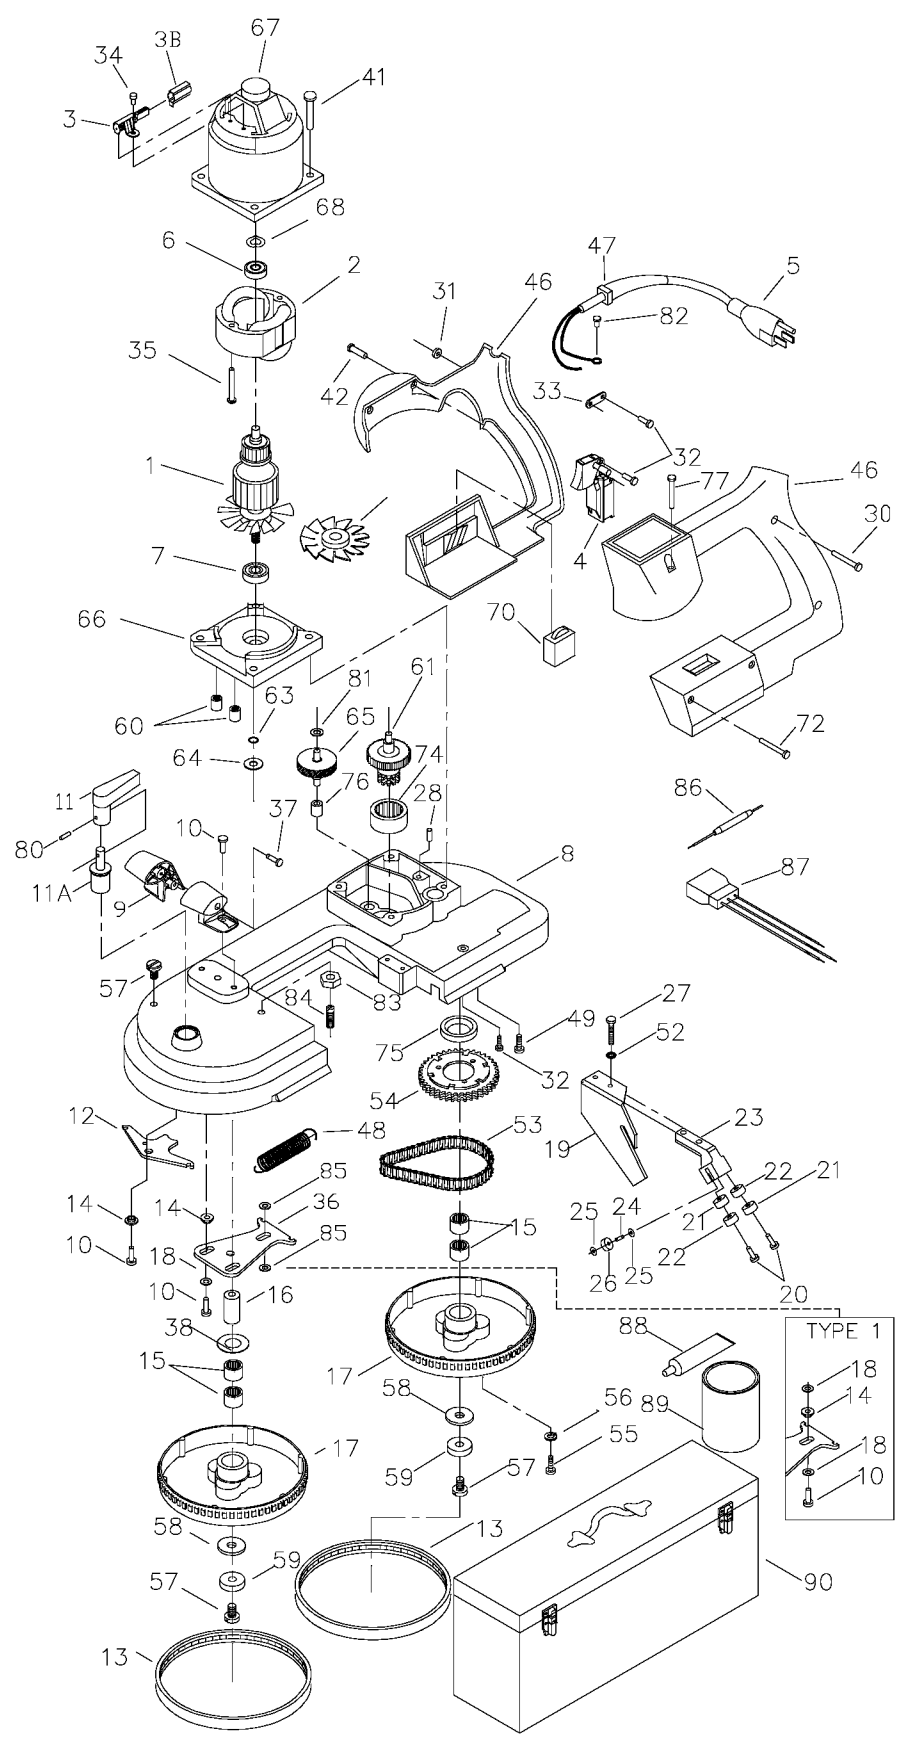

PORTA-BAND®

Parts List for 7724 Type 2

Item Number	Part Number	Description	Qty Required
1	A01749SV	ARMATURE	1
1	866911	ARMATURE 220V	1
1	877486	FAN	1
2	886639	FIELD 120V T3	1
2	875591	FIELD-220V	1
3	874289	BRUSH & RETAINER ASY	2
3	865323	BRUSH HOLDER	2
4	5140066-97	SWITCH	1
5	891461	CORD & PLUG	1
5	879182	CORD	1
6	855284	BEARING	1
7	851054SV	BALL BEARING	1
8	879811SV	FRAME ASSY	1
9	A03070	SS/A HANDLE SET	1
10	696276	SCREW	10
11	865398	KNOB	1
11	696217	TENSION SHAFT	1
12	861851	YOKE	1
13	A02807	PULLEY- RUBBER TIRE	1
14	878725	BUSHING	1
15	803858	BEARING	1
16	863047	PULLEY SHAFT	1
17	861702	DRIVE PULLEY	1
18	802318	WASHER	10
19	873951	STOP	1
20	884286	SCREW	10
21	863569	GUIDE	1

COPYRIGHT© 2005. All Rights Reserved.

Parts list, pricing, and availability subject to change. Please visit www.dewaltservicenet.com for current parts information.

Parts List for 7724 Type 2

Item Number	Part Number	Description	Qty Required
22	849197SV	BALL BEARING	1
23	694978	GUIDE HARDWARE	1
23	872871	BLADE GUIDE HOLDER	1
24	861663	PIN	1
25	861664	WASHER	10
26	882511SV	BEARING	1
27	866061	SCREW	1
28	801710	PIN	1
30	696274	SCREW	10
31	869687	NUT	10
32	882703	SCREW	10
33	861434	CORD CLAMP	1
34	859802	SCREW	10
35	853480	SCREW	10
36	878661	YOKE KIT	1
37	879678	SCREW	10
38	803679	WASHER	10
41	838733	SCREW	10
42	861810	SCREW	10
46	883219SV	HANDLE SET	1
47	810716	RELIEVER	1
48	873581	SPRING	1
49	864449	SCREW	10
52	802429	INT LOCK WASHER	1
53	888879	CHAIN	1
54	877616	SPROCKET	1
55	800191	SCREW	10