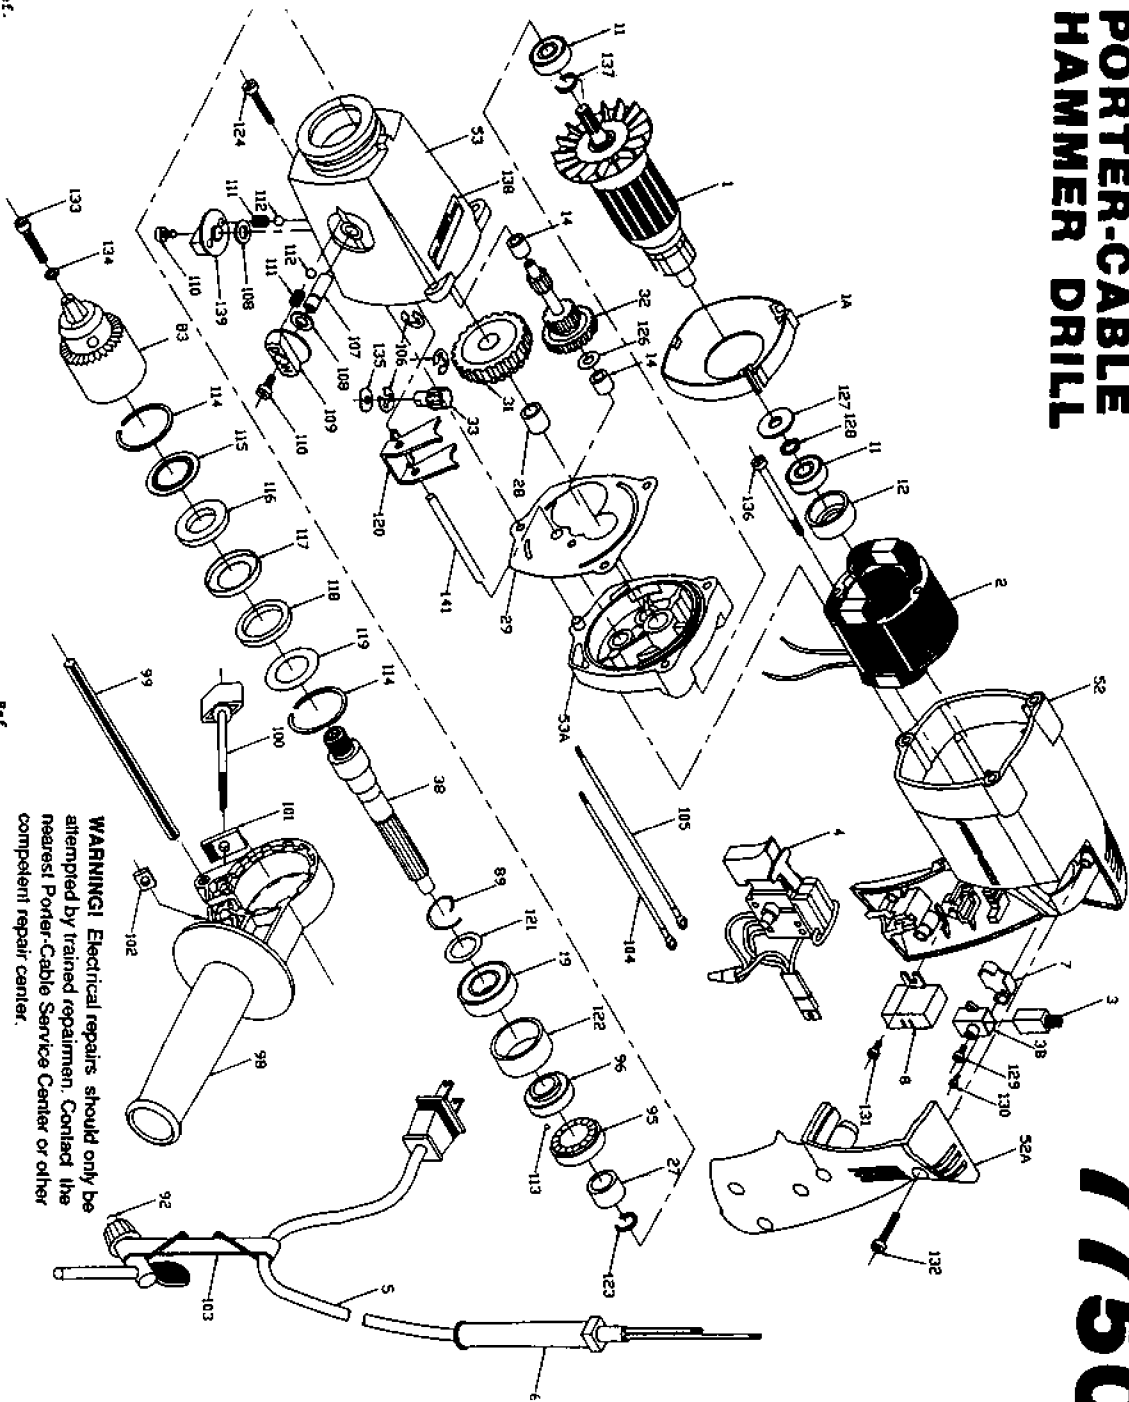

PORTER-CABLE HAMMER DRILL

7750

WARNING! Electrical repairs should only be attempted by trained repairmen. Contact the nearest Porter-Cable Service Center or other competent repair center.

Ref.

Ref.

Parts List for J-7750 Type 2

Item Number	Part Number	Description	Qty Required
1	872511	ARMATURE	1
1	000000-00	No Longer Available	1
1	699173	FAN	1
2	872512	FIELD	1
3	000000-00	No Longer Available	1
3	698657	BRUSH HOLDER	2
4	873498	SWITCH	1
5	695854	CORDSET	1
6	810716	RELIEVER	1
7	698071	INSULATOR	1
8	698027	ENCLOSURE-TRIAC	1
11	330003-85	BEARING	1
12	694432	BEARING MOUNT	1
14	330004-00	BEARING,NEEDLE	1
19	883095	BEARING	1
27	000000-00	No Longer Available	1
28	000000-00	No Longer Available	1
29	697976	GASKET	1
31	697977	KIT	1
32	000000-00	No Longer Available	1
33	875394	SHIFT PINION	1
38	872920	SPINDLE	1
52	000000-00	No Longer Available	1
52	000000-00	No Longer Available	1
53	000000-00	No Longer Available	1
53	000000-00	No Longer Available	1
83	697396	CHUCK	1

COPYRIGHT© 2005. All Rights Reserved.

Parts list, pricing, and availability subject to change. Please visit www.dewaltservicenet.com for current parts information.