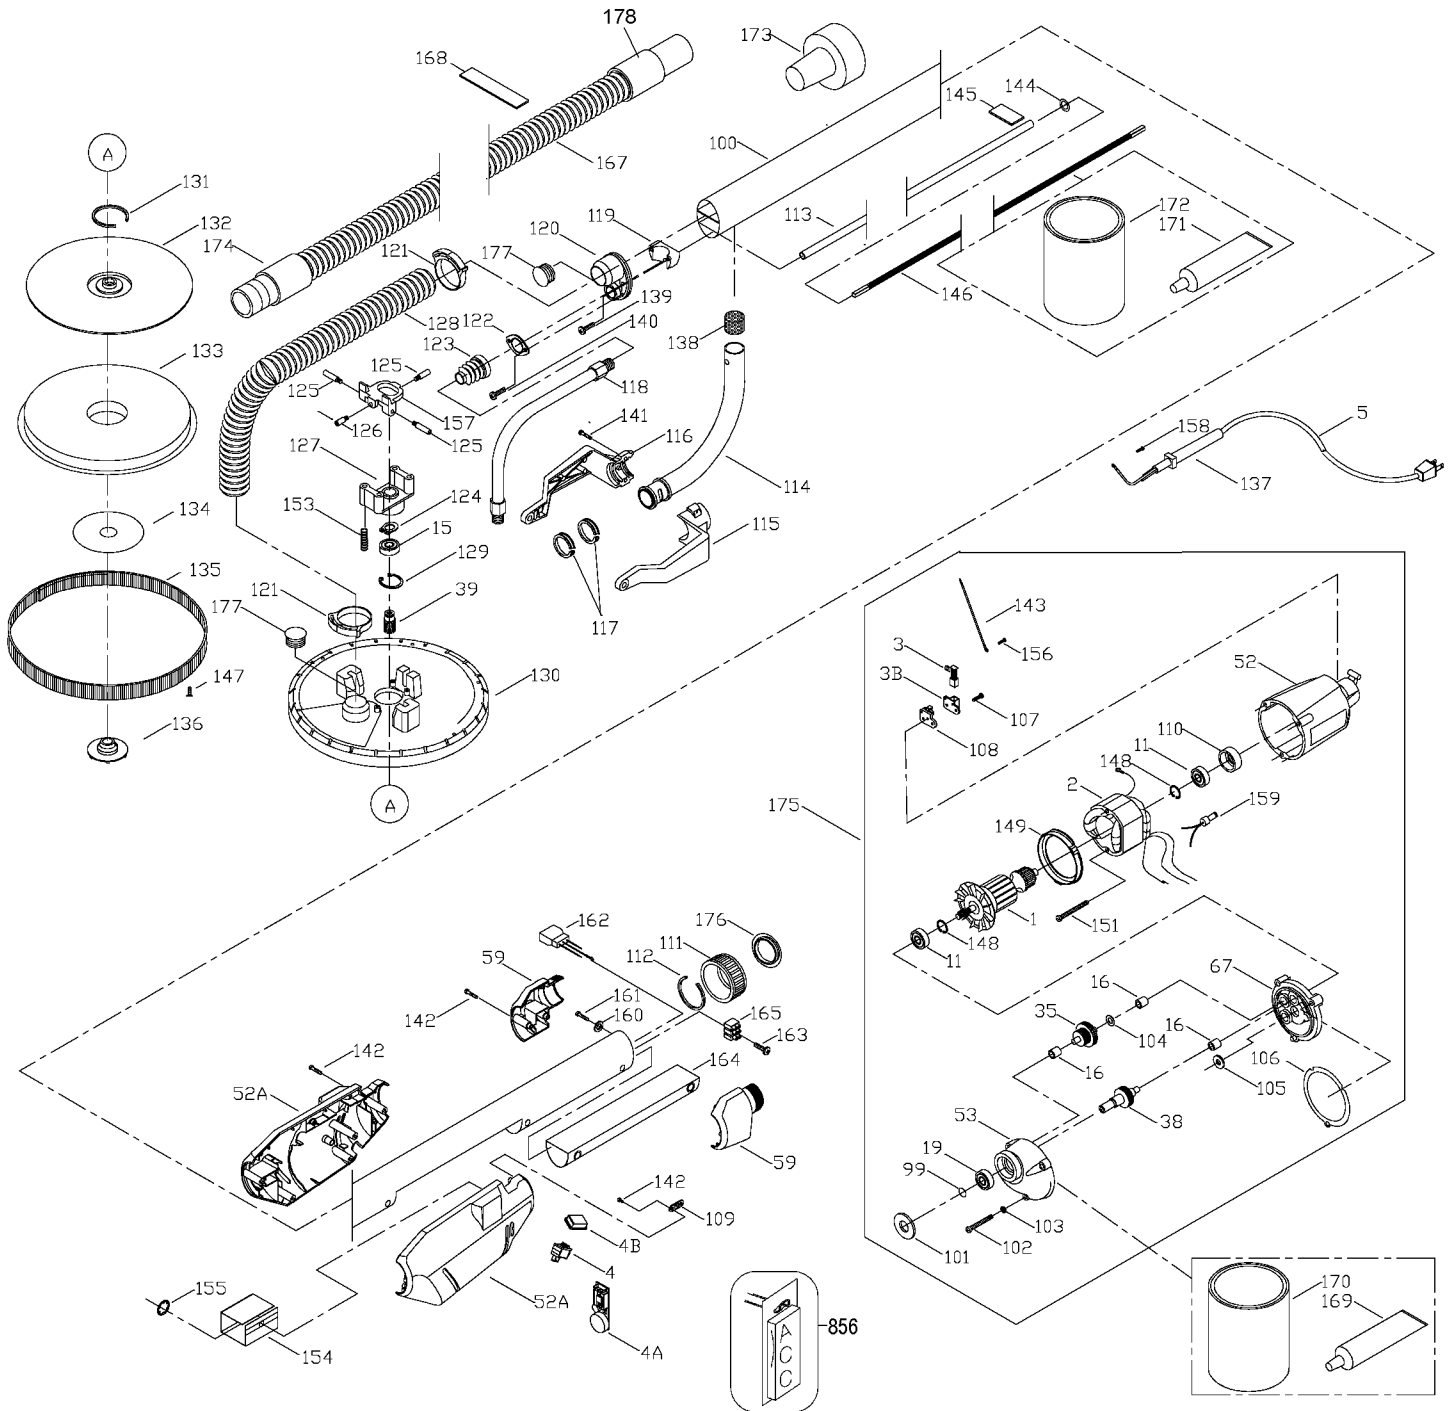

# PORTER-CABLE

## Parts List for 7801 Type 1

Item Number	Part Number	Description	Qty Required
1	653108-00SV	ARMATURE	1
1	885333	ARMATURE 230V	1
1	896939	ARMATURE	1
2	900134SV	FIELD	1
2	000000-00	No Longer Available	1
2	899569	FIELD	1
3	N122895	BRUSH & SPRING	2
3	N119739	BRUSH & SPRING	2
3	694301	BRUSH HOLDER	2
4	887453	SWITCH	1
4	887454	SWITCH (ON-OFF)	1
4	N029762	CONTROL MODULE	1
4	887452	DUST SHIELD	1
5	652775-00	CORD ASSY.	1
5	882017	CORD & PLUG	1
11	330003-85	BEARING	2
15	330003-64	BALL BEARING	1
16	330004-00	BEARING,NEEDLE	2
19	330003-17	BEARING,BALL	1
35	697674-SV	IDLER ASSY	1
38	877787	SPINDLE GEAR ASSY	1
39	A04176	SPINDLE	1
52	876677	MOTOR HSG PKG	1
52	899534	HOUSING SET	1
53	886654SV	GEAR HOUSING	1
59	885163	VACUUM ADAPT HSG SET	1
67	697684SV	INTERMEDIATE PLATE	1

## Parts List for 7801 Type 1

Item Number	Part Number	Description	Qty Required
99	859769	RET RING	1
100	885331SV	MAIN TUBE 230V	1
100	882168	MAIN TUBE	1
101	000000-00	No Longer Available	1
102	694015	SCREW	3
103	802648	WASHER	3
104	848741	WASHER	1
105	852714	SLINGER	1
106	698609	GASKET	1
107	864136	SCREW	2
108	694298	BRUSH INSULATOR	2
109	861434	CORD CLAMP	1
110	694432	BEARING MOUNT	1
111	877772	HOSE CLAMP NUT	1
113	877774	GUIDE TUBE	1
114	645825-00	TUBE	1
115	879688	HEAD	1
116	877725	HEAD	1
117	877730	NYLON BUSHING	2
118	659373-00	CASING	1
119	877733	TUBE CLAMP PLATE	1
120	889303	TUBE SUPPORT HOUSING	1
122	879737	CLAMP PLATE	1
123	879772	BELLOWS	1
124	684179	RETAINING RING	1
125	879685	GUIDE PIN (LONG)	3
126	879686	GUIDE PIN (SHORT)	1