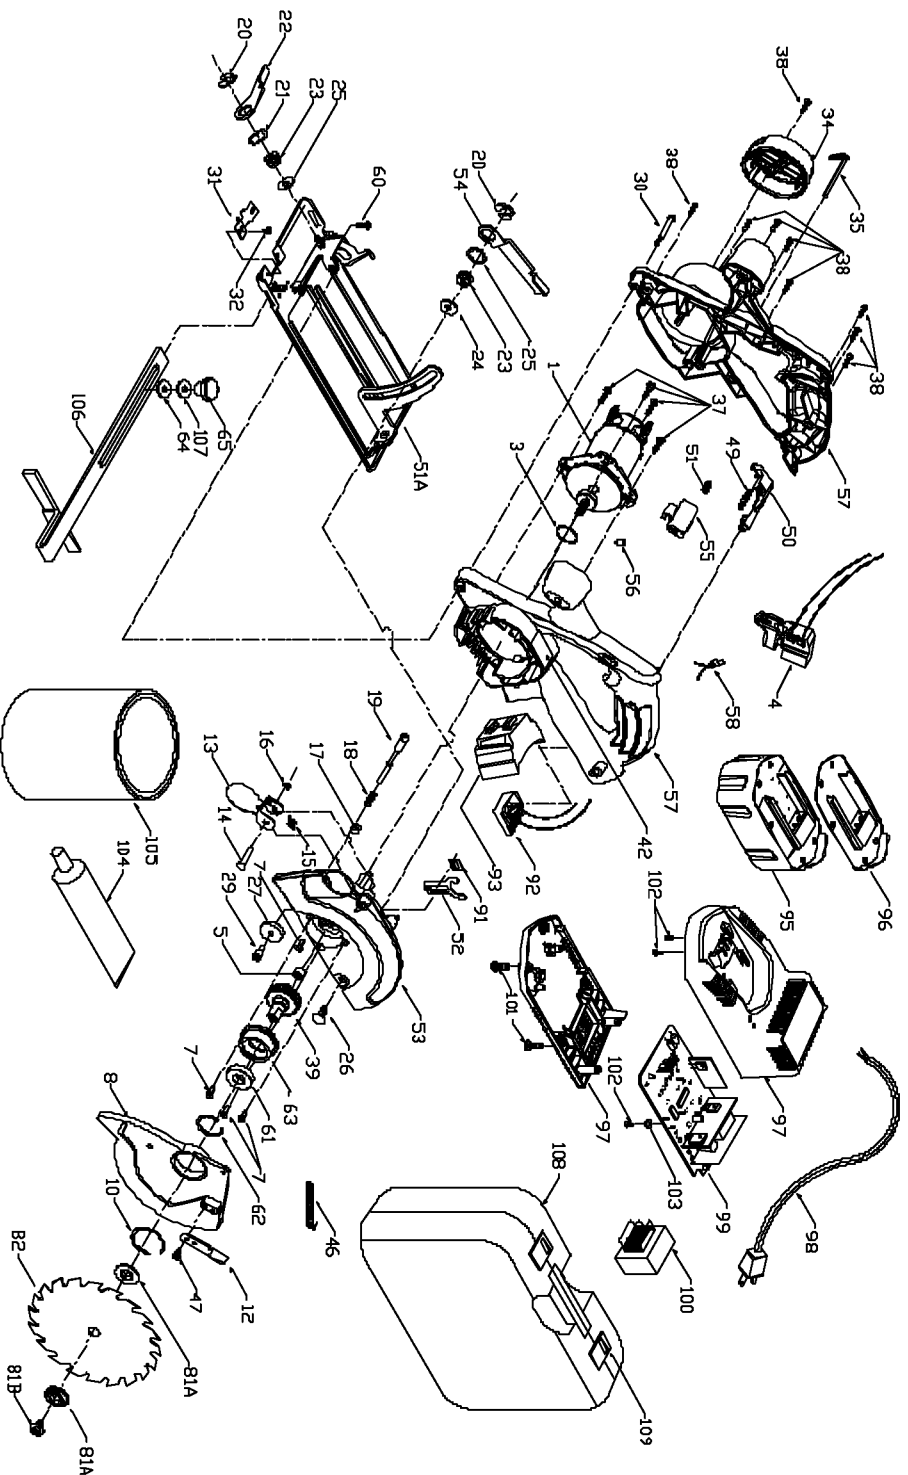

## Parts List for 844 Type 1

Item Number	Part Number	Description	Qty Required
1	000000-00	No Longer Available	1
3	697029	O-RING	1
4	889571	SWITCH	1
5	848131	BEARING	1
7	883486	SCREW	10
8	893558	GUARD	1
10	696667	RETAINING-RING	1
12	696661	LEVER	1
13	891088	EXHAUST COVER	1
14	697382	RIVET	1
15	893314	SPRING	1
16	878877	RETAINER CLIP	1
17	878381	SEAL	1
18	696677	SPRING	1
19	878407	LOCK PIN	1
20	696656	RETAINING-RING	1
21	696668	WASHER	1
22	696669	LEVER	1
23	885516	NUT	1
24	859359	WASHER	1
25	698241	WAVE WASHER	1
26	879525	SCREW	1
27	698367	BUMPER	1
29	879548	SCREW	1
30	893521	BOLT	1
31	696658	GUIDE-PLATE	1
32	696796	SCREW	1

## Parts List for 844 Type 1

Item Number	Part Number	Description	Qty Required
34	889565	CAP	1
35	802876	ALLEN WRENCH	1
37	878813	SCREW	1
38	893792	SCREW	1
39	892072	JACKSHAFT ASSY.	1
42	000000-00	No Longer Available	1
46	894303	SPRING	1
47	882187	SCREW	1
49	891353	SPRING	1
50	891352	RELEASE BUTTON	1
51	892190	SPRING	1
51	893832	BASE ASSY.	1
52	891153	BEARING RETAINER	1
53	889553	GEAR HOUSING	1
54	894302	LEVER	1
55	892078	LOCKOUT BUTTON	1
56	810425	PLUG	1
57	892640	HANDLE SET	1
58	689032	CONNECTOR	1
60	894223	SCREW	1
61	696949SV	BEARING	1
62	872875	RETAINING RING	1
63	889560	JACKSHAFT COVER	1
64	801530	WASHER	1
65	400080600005	KIT	1
65	889702	KNOB	1
81	893683	WASHER	1