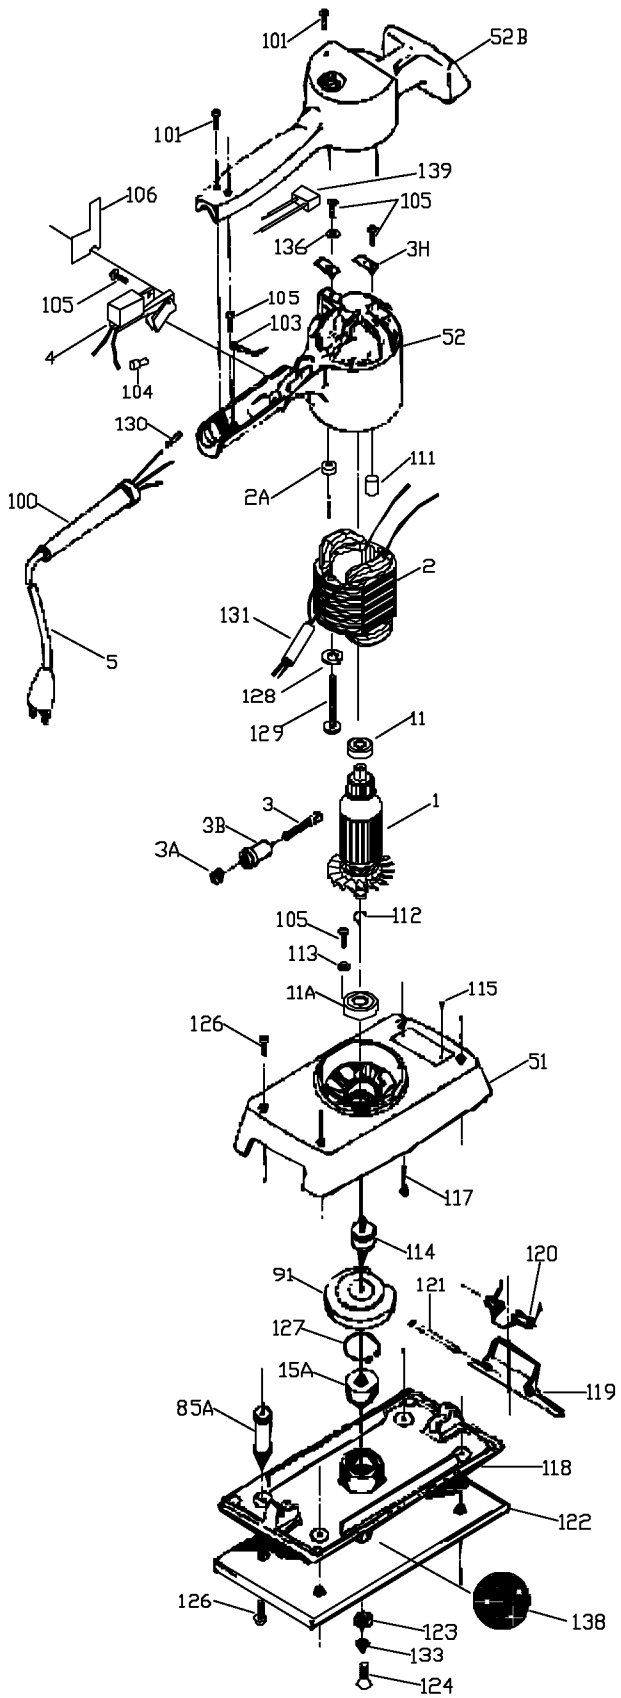

PORTER-CABLE FINISHING SANDER

attempted by trained repairmen. Contact the nearest Porter-Cable Service Center or other competent repair center

505H
8505

Parts List for 8505 Type 1

| Item Number | Part Number | Description | Qty Required |
|-------------|-------------|-------------------|--------------|
| 1 | 873129 | ARMATURE | 1 |
| 1 | 693920 | ARMATURE | 1 |
| 2 | 873130 | FIELD | 1 |
| 2 | 693921 | FIELD | 1 |
| 3 | N031653 | BRUSH | 2 |
| 3 | 904094 | BRUSH | 2 |
| 3 | 823727 | CAP | 1 |
| 3 | 844089 | BRUSH HOLDER | 2 |
| 3 | 801271 | CLIP | 1 |
| 4 | 802441 | SWITCH | 1 |
| 5 | 879182 | CORD | 1 |
| 5 | 879758 | CORD-EURO | 1 |
| 11 | 855284 | BEARING | 3 |
| 11 | 681552SV | BALL BEARING | 3 |
| 15 | 330003-13 | BEARING,BALL | 3 |
| 51 | 685981 | BASE | 1 |
| 51 | 685981 | BASE | 1 |
| 52 | 693914 | MOTOR HOUSING | 1 |
| 52 | 693914 | MOTOR HOUSING | 1 |
| 52 | 693914 | MOTOR HOUSING | 1 |
| 52 | 683202 | CAP | 1 |
| 52 | 683202 | CAP | 1 |
| 52 | 685979 | MOTOR HOUSING CAP | 1 |
| 85 | 912595 | POST | 1 |
| 91 | 874574 | COUNTERWEIGHT | 1 |
| 100 | 838270 | SLEEVE | 1 |
| 101 | 878813 | SCREW | 10 |