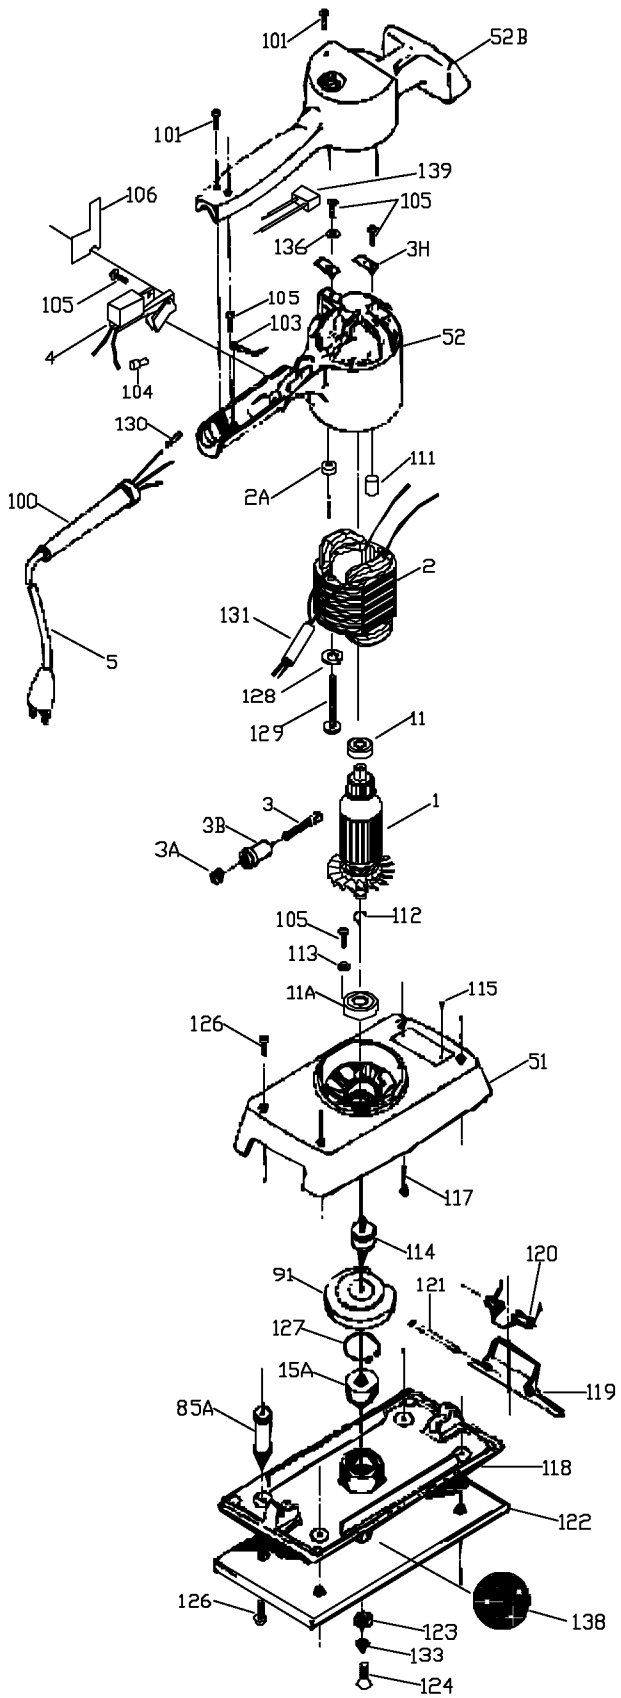

PORTER-CABLE FINISHING SANDER

attempted by trained repairmen. Contact the nearest Porter-Cable Service Center or other competent repair center

505H
8505

Parts List for 8505 Type 2

Item Number	Part Number	Description	Qty Required
1	873129	ARMATURE	1
1	693920	ARMATURE	1
2	873130	FIELD	1
2	693921	FIELD	1
2	000000-00	No Longer Available	1
3	N031653	BRUSH	2
3	904094	BRUSH	2
3	823727	CAP	1
3	844089	BRUSH HOLDER	2
3	801271	CLIP	1
4	802441	SWITCH	1
5	879182	CORD	1
5	879758	CORD-EURO	1
11	855284	BEARING	3
11	681552SV	BALL BEARING	3
15	330003-13	BEARING,BALL	3
51	685981	BASE	1
51	685981	BASE	1
52	693914	MOTOR HOUSING	1
52	693914	MOTOR HOUSING	1
52	693914	MOTOR HOUSING	1
52	683202	CAP	1
52	683202	CAP	1
52	685979	MOTOR HOUSING CAP	1
85	912595	POST	1
91	874574	COUNTERWEIGHT	1
100	838270	SLEEVE	1

COPYRIGHT© 2005. All Rights Reserved.

Parts list, pricing, and availability subject to change. Please visit www.dewaltservicenet.com for current parts information.

Parts List for 8505 Type 2

Item Number	Part Number	Description	Qty Required
101	878813	SCREW	10
103	849314	TERM	1
104	682063	CONNECTOR VS	1
105	882187	SCREW	10
106	844684	GUARD	1
111	842597	PLUG	1
112	853455	RING	10
113	800471	WASHER	10
114	844414	COUPLING	1
115	801374	SCREW	10
117	844644	SCREW	10
118	846457SV	PAD	1
119	844094	CLAMP	1
120	844095	SPRING	10
121	691862	PIN	1
122	13598	STIK-IT PAD 505	1
122	895035	PAD ASSEMBLY	1
122	846456	FELT PAD	1
123	681898	WASHER	10
124	845974	SCREW	10
126	684881	SCREW	10
126	681637	SCREW	10
127	802426	RING	10
128	000000-00	No Longer Available	10
129	681260	SCREW & WASHER	10
129	853480	SCREW	10
130	802303	CONNECTOR	1