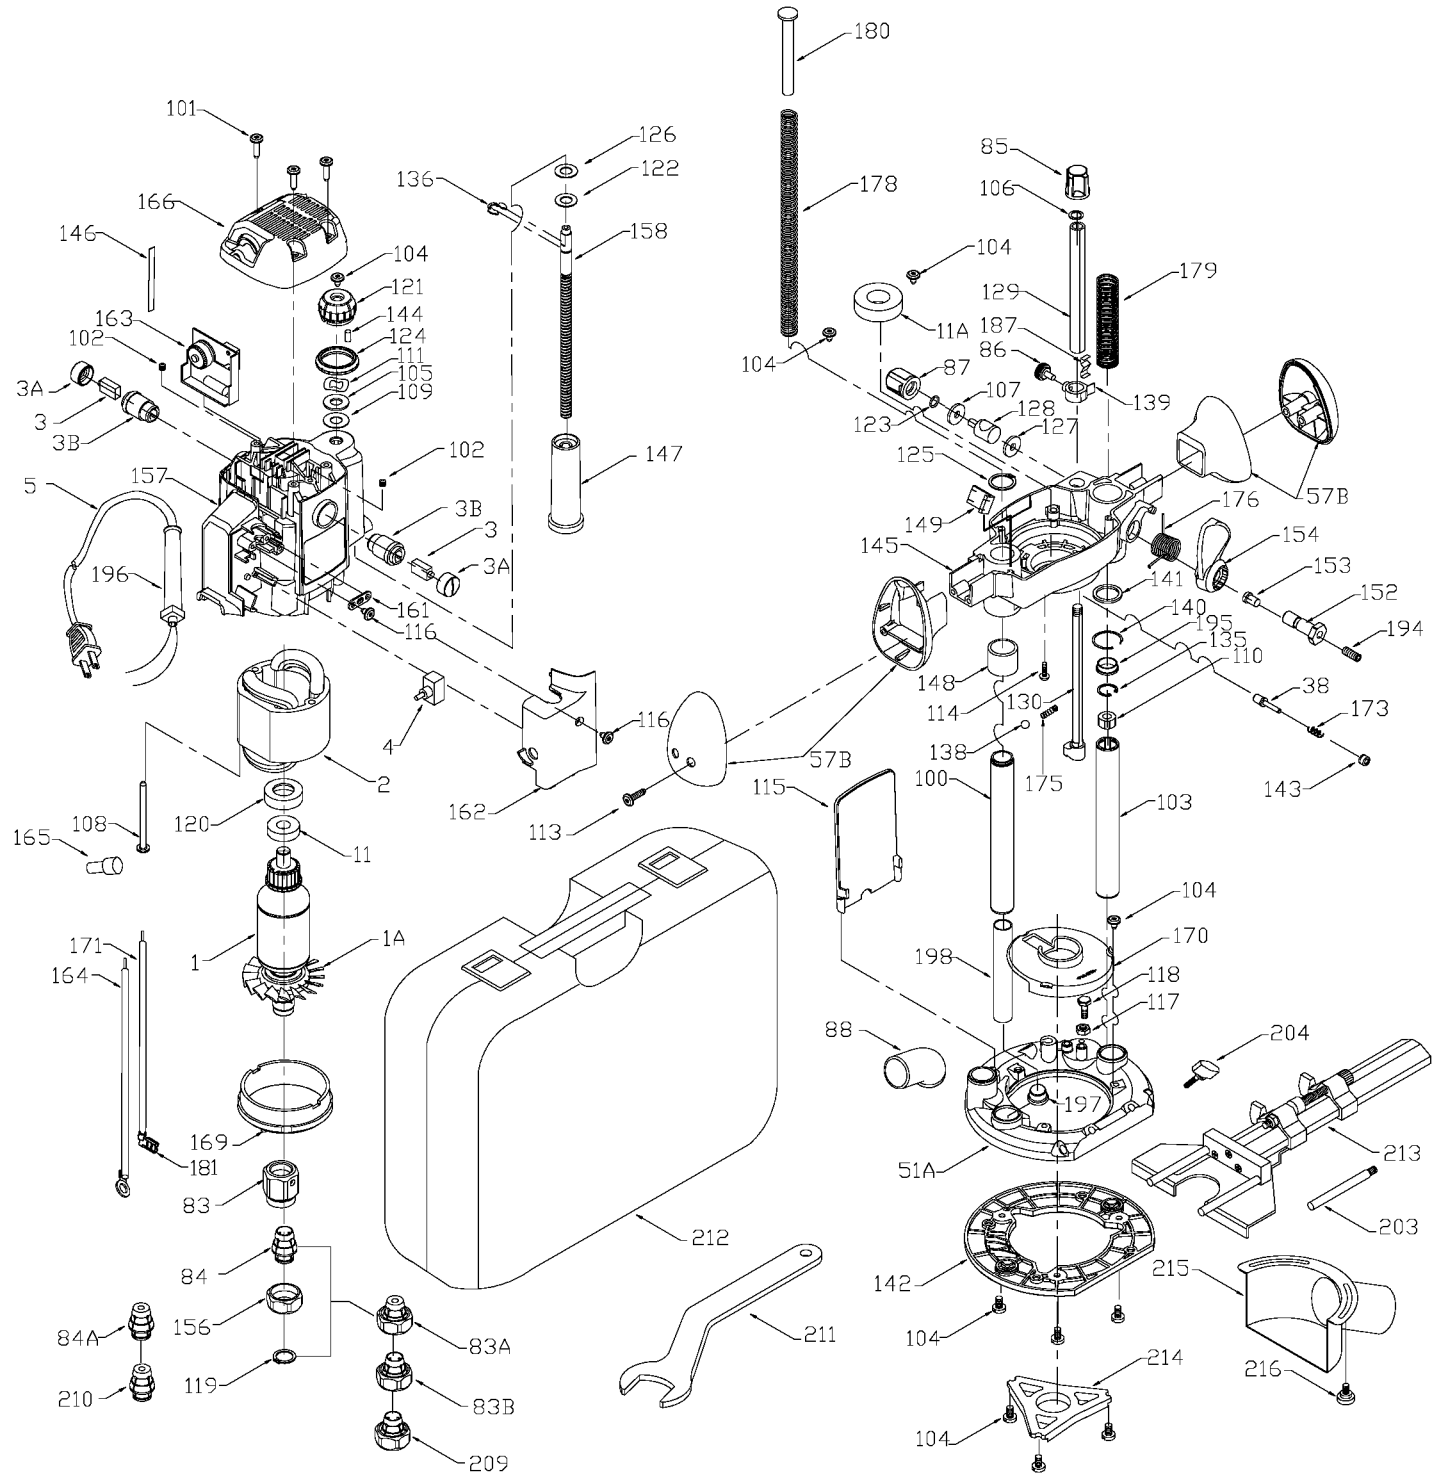

PORTER-CABLE PLUNGE ROUTER

8529

WARNING: Electrical repairs should only be attempted by trained repairmen. Contact the nearest Porter-Cable Service Center or other competent repair center.

Parts List for 8529 Type 1

Item Number	Part Number	Description	Qty Required
1	903041	ARMATURE	1
1	893728	FAN	1
2	903023	FIELD	1
3	876643	BRUSH	2
3	803483	BRUSH CAP	2
3	873497	BRUSH HOLDER	1
4	906829	SWITCH	1
5	A10193	CORDSET	1
11	330003-64	BALL BEARING	1
11	803831SV	BEARING	1
38	698708	SPINDLE LOCK	1
51	892386SV	BASE	1
57	908593	HANDLE SET	1
83	903053	CHUCK	1
83	42950	1/2 INCH COLLET ASSY	1
83	42999	1/4 INCH COLLET ASSY	1
84	876671	COLLET 1/2 INCH	1
84	876669	COLLET 1/4 INCH	1
85	887980	TURRET KNOB	1
86	881290	KNOB	1
87	890156	KNOB	1
88	886492	CHIP DEFLECTOR	1
100	885378	RIGHT POST	1
101	891827	SCREW	1
102	881538	SET SCREW	1
103	903113	POST	1
104	893707	SCREW	1

COPYRIGHT© 2005. All Rights Reserved.

Parts list, pricing, and availability subject to change. Please visit www.dewaltservicenet.com for current parts information.