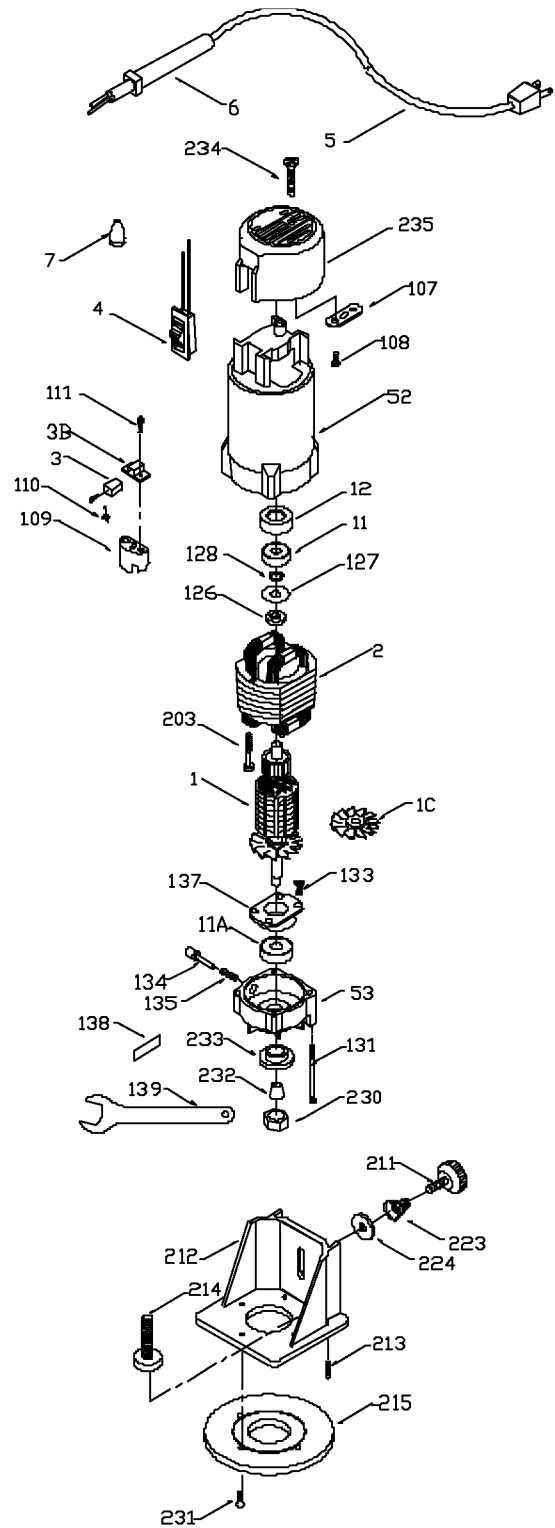

PORTER-CABLE

PORTER-CABLE LAMINATE TRIMMER

WARNING: Electrical repairs should only be attempted by trained repairmen. Contact the nearest Porter-Cable Service Center or other competent repair center

874798

Parts List for 874798 Type 1

Item Number	Part Number	Description	Qty Required
1	879364SV	ARMATURE	1
1	845339	FAN	1
2	891117	FIELD	1
3	690741	BRUSH	2
3	690742	BRUSH HOLDER	2
4	911374	SWITCH	1
5	330072-97	CORD/10 FT/18-2	1
6	810716	RELIEVER	1
7	682063	CONNECTOR VS	1
11	855284	BEARING	1
11	874538SV	BALL BEARING	1
12	694432	BEARING MOUNT	1
52	887284	MOTOR HSG.	1
53	873678	FRONT HOUSING	1
107	861434	CORD CLAMP	1
108	882185	SCREW MACHINE STEEL	10
109	690740	BRUSH HOLDER BASE	2
110	868775	BRUSH SPRING	2
111	854805	SCREW	2
126	698394	INSULATING TUBE	1
127	695893	WASHER	10
128	849328	SPACER	1
131	694015	SCREW	10
133	803157	SCREW	10
134	698708	SPINDLE LOCK	1
135	698709	SPRING	1
137	874537	GUIDE RETAINER	1

COPYRIGHT© 2005. All Rights Reserved.

Parts list, pricing, and availability subject to change. Please visit www.dewaltservicenet.com for current parts information.

Parts List for 874798 Type 1

Item Number	Part Number	Description	Qty Required
138	885833	CAUTION LAB-SPIN LCK	1
139	683875	WRENCH OPEN END	1
139	683875	WRENCH OPEN END	1
203	695185	FIELD SCREW	2
211	876641	KNOB KIT	1
212	893128	BASE	1
213	875497	SET-SCREW	1
214	874017	THUMB SCREW	1
215	5140029-46	BASE	1
215	878705	SUB BASE	1
223	876676	SPRING	1
224	859359	WASHER	10
230	691257	NUT COLLET	10
231	802289	SCREW	10
232	684718	COLLET	1
233	849826	RETAINER	1
234	872708	SCREW	1
235	891223	END CAP	1