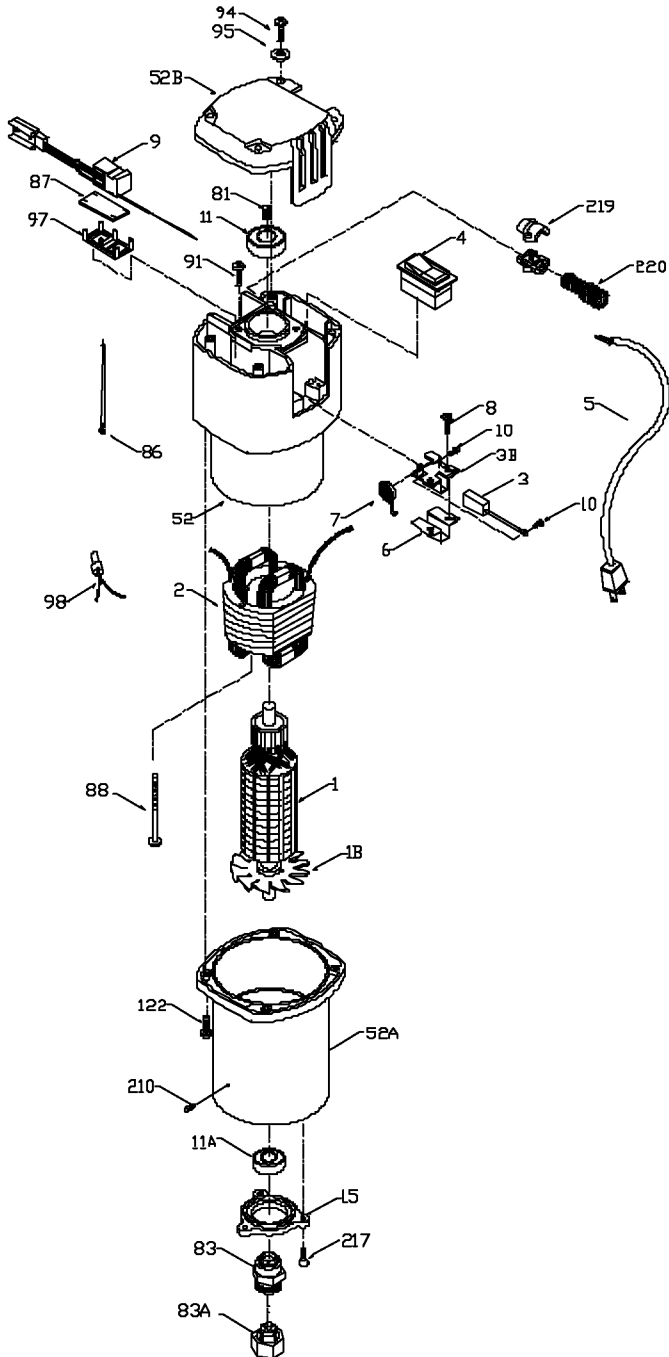

PORTER-CABLE

PORTER – CABLE ROUTER MOTOR

875581

WARNING: Electrical repairs should only be attempted by trained repairmen. Contact the nearest Porter-Cable Service Center or other

Parts List for 875581 Type 1

Item Number	Part Number	Description	Qty Required
1	873638	ARMATURE	1
1	875931	FAN	1
2	873637	FIELD	1
3	N031634	BRUSH	2
3	698844	BRUSH HOLDER	2
4	A22811	SWITCH	1
5	000000-00	No Longer Available	1
6	698874	BRUSH INSULATOR	2
7	698872	SPRING	1
8	882703	SCREW	1
9	5140102-22	SOFT START MODULE	1
10	852310	SCREW	10
11	330003-75	BEARING, BALL	1
11	146555-01	BEARING, BALL	1
15	698811	BRG RETAINER	1
52	874345	TOP HOUSING ASSY	1
52	874346	LOWER HOUSING	1
52	A22442	TOP CAP	1
81	859069	PLUG	1
83	874212	CHUCK	1
83	823030	SNAP-RING	1
83	42950	1/2 INCH COLLET ASSY	1
83	876671	COLLET 1/2 INCH	1
83	875893	COLLET NUT	1
86	698834	LEAD	1
87	695620	SEAL	1
88	892778	SCREW	10

COPYRIGHT© 2005. All Rights Reserved.

Parts list, pricing, and availability subject to change. Please visit www.dewaltservicenetwork.com for current parts information.

Parts List for 875581 Type 1

Item Number	Part Number	Description	Qty Required
91	882703	SCREW	1
94	899411	SCREW	10
95	872534	WASHER	10
97	698875	TRIAC ENCLOSURE	1
98	689032	CONNECTOR	1
122	872520	SCREW	10
210	800980	PIN	1
217	849819	SCREW	1
219	874845	BUSHING KIT	1
220	872766	SPRING-STRAIN RELVR	1
856	A22709	OPEN-END WRENCH	1
856	A22709	OPEN-END WRENCH	1
856	802764	SCREW	1