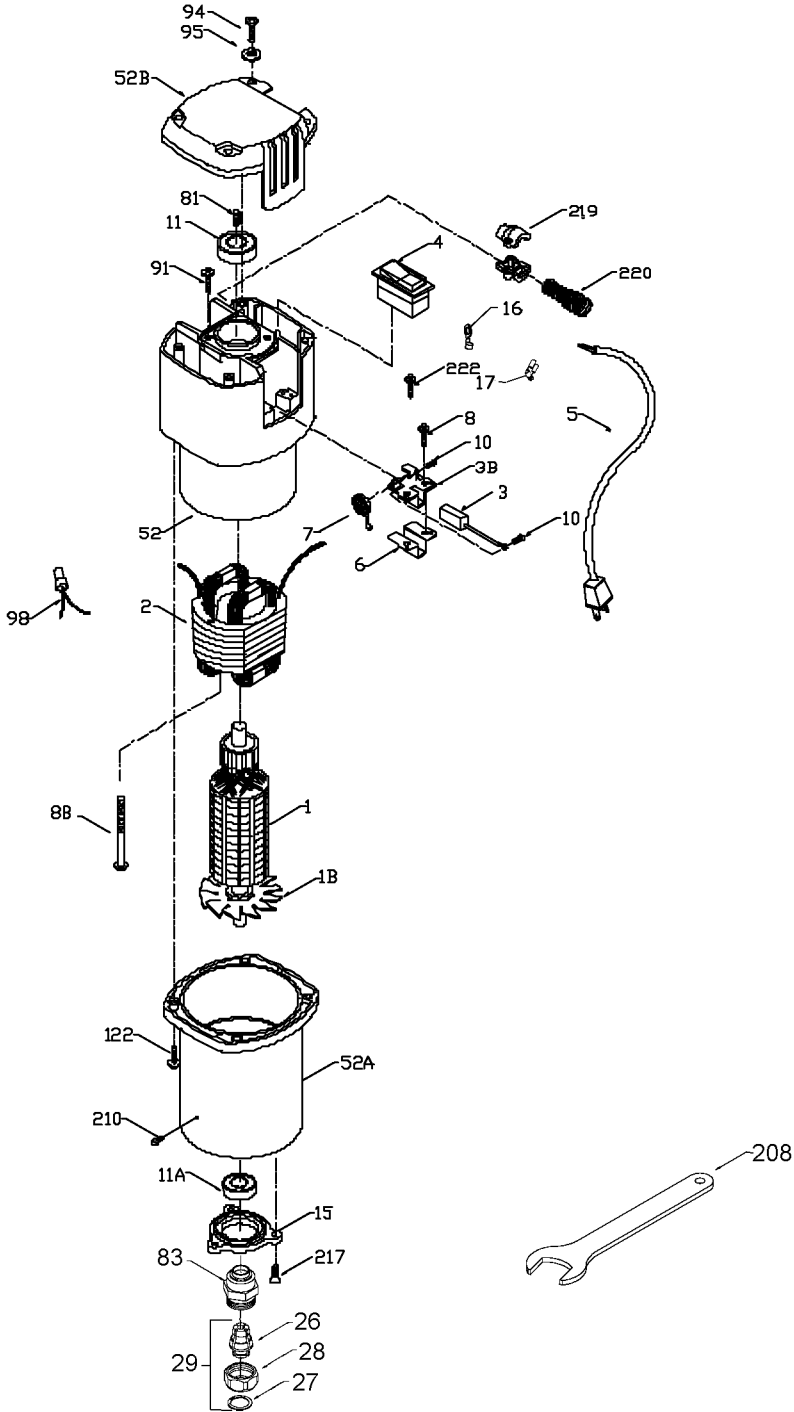

PORTER-CABLE

PORTER - CABLE ROUTER MOTOR

WARNING: Electrical repairs should only be attempted by trained repairmen. Contact the nearest Porter-Cable Service Center or other

878353

878354

Parts List for 878354 Type 1

Item Number	Part Number	Description	Qty Required
1	873638	ARMATURE	1
1	875931	FAN	1
2	873637	FIELD	1
3	N031634	BRUSH	2
3	698844	BRUSH HOLDER	2
4	A22811	SWITCH	1
5	825713	115V CORD	1
6	698874	BRUSH INSULATOR	2
7	698872	SPRING	10
8	882703	SCREW	10
10	852310	SCREW	10
11	330003-75	BEARING, BALL	3
11	146555-01	BEARING, BALL	3
15	698811	BRG RETAINER	3
16	849314	TERM	1
17	691692	TERMINAL	1
26	876670	COLLET 3/8 INCH	1
26	876669	COLLET 1/4 INCH	1
26	876671	COLLET 1/2 INCH	1
27	823030	SNAP-RING	10
28	875893	COLLET NUT	1
29	42975	3/8 INCH COLLET ASSY	1
29	42975	3/8 INCH COLLET ASSY	1
29	42950	1/2 INCH COLLET ASSY	1
29	42999	1/4 INCH COLLET ASSY	1
52	874345	TOP HOUSING ASSY	1
52	874346	LOWER HOUSING	1

COPYRIGHT© 2005. All Rights Reserved.

Parts list, pricing, and availability subject to change. Please visit www.dewaltservicenet.com for current parts information.

Parts List for 878354 Type 1

Item Number	Part Number	Description	Qty Required
52	A22442	TOP CAP	1
81	859069	PLUG	1
83	698807	CHUCK	1
88	892778	SCREW	10
91	882703	SCREW	10
94	899411	SCREW	10
95	872534	WASHER	10
98	689032	CONNECTOR	1
122	872520	SCREW	10
208	A22709	OPEN-END WRENCH	1
210	800980	PIN	10
217	849819	SCREW	10
219	874845	BUSHING KIT	1
220	872766	SPRING-STRAIN RELVR	1
222	802764	SCREW	10