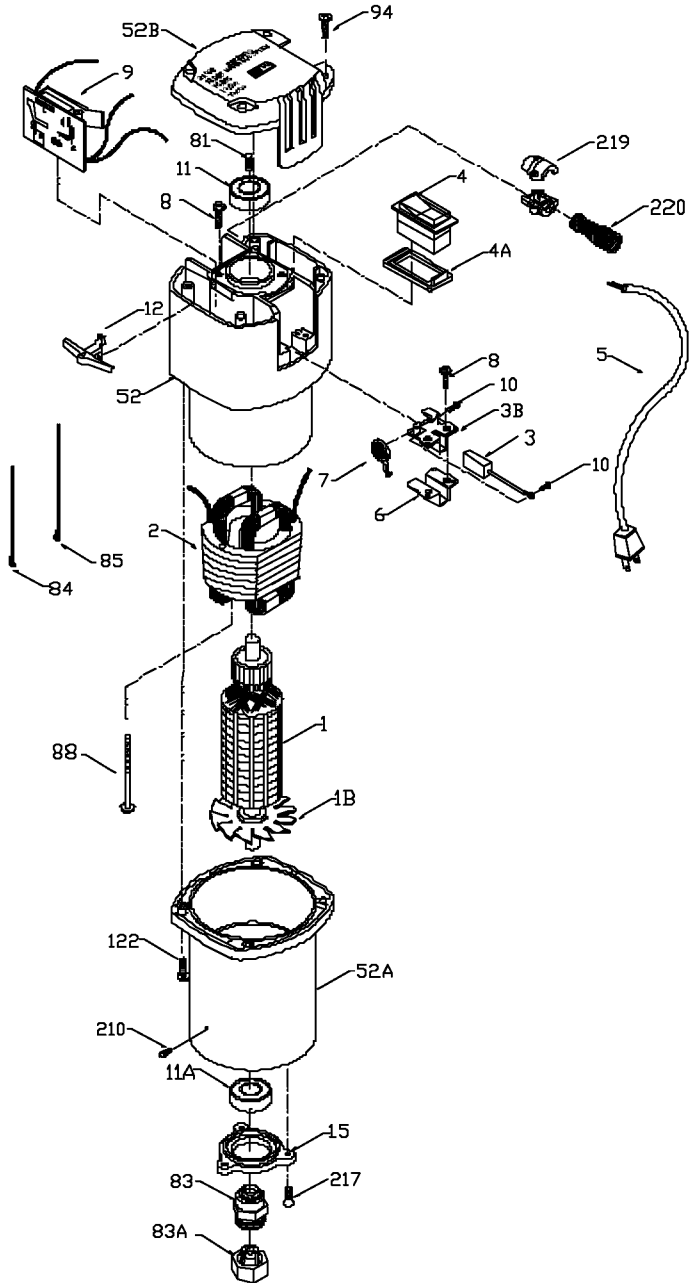

PORTER-CABLE

O.E/M.ROUTER MOTORS (Gerber Scientific)

WARNING: Electrical repairs should only be attempted by trained repairmen. Contact the nearest Porter-Cable Service Center or other

879879
882409

Parts List for 882409 Type 1

Item Number	Part Number	Description	Qty Required
1	873638	ARMATURE	1
1	875931	FAN	1
2	873637	FIELD	1
3	N031634	BRUSH	2
3	698844	BRUSH HOLDER	2
4	873227	ROCKER SWITCH	1
4	873222	PLATE	1
5	875691	CORDSET	1
6	698874	BRUSH INSULATOR	1
7	698872	SPRING	1
8	882703	SCREW	1
9	877288	INSULATOR	1
9	875087	SPEED CONTROL	1
10	852310	SCREW	1
11	330003-75	BEARING, BALL	1
11	146555-01	BEARING, BALL	1
12	874160	CONTROL LEVER	1
15	698811	BRG RETAINER	1
52	A22556	HOUSING	1
52	A23246	LOWER HOUSING ASSY	1
52	A04582	COVER	1
52	A04582	COVER	1
81	859069	PLUG	1
83	874212	CHUCK	1
83	823030	SNAP-RING	1
83	42950	1/2 INCH COLLET ASSY	1
83	876671	COLLET 1/2 INCH	1

COPYRIGHT© 2005. All Rights Reserved.

Parts list, pricing, and availability subject to change. Please visit www.dewaltservicenet.com for current parts information.

Parts List for 882409 Type 1

Item Number	Part Number	Description	Qty Required
83	875893	COLLET NUT	1
84	874473	LEAD	1
85	874535	LEAD	1
88	892778	SCREW	1
94	899411	SCREW	10
122	872520	SCREW	10
210	800980	PIN	4
217	849819	SCREW	1
219	874514	SCREW	1
219	874845	BUSHING KIT	1
220	872766	SPRING-STRAIN RELVR	1
856	A22709	OPEN-END WRENCH	1
856	42975	3/8 INCH COLLET ASSY	1
856	5140103-66	COLLET ASSY.	1
856	A22709	OPEN-END WRENCH	1
856	42975	3/8 INCH COLLET ASSY	1
856	44008	COLLET 8MM	1
856	44006	COLLET 6MM	1
856	42999	1/4 INCH COLLET ASSY	1
856	44010	COLLET 10MM	1