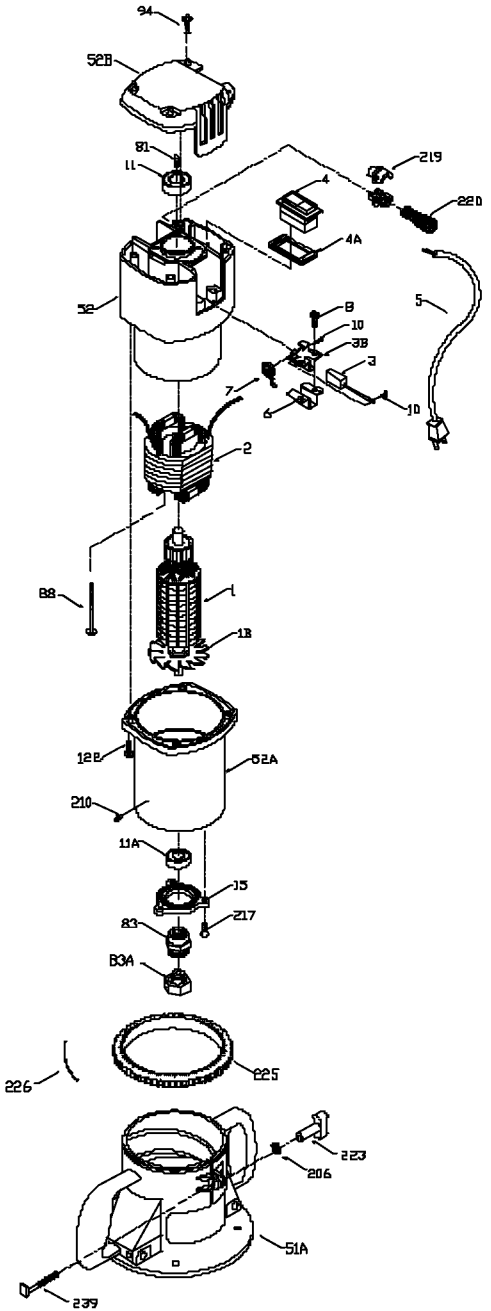

PORTER-CABLE

O. E. M. ROUTER

(Art Betterly)

WARNING: Electrical repairs should only be attempted by trained repairmen. Contact the nearest Porter-Cable Service Center or other competent repair center

883799X

Parts List for 883799X Type 1

Item Number	Part Number	Description	Qty Required
1	874474	ARMATURE	1
1	875931	FAN	1
2	874475	FIELD	1
3	N031634	BRUSH	2
3	698844	BRUSH HOLDER	2
4	873227	ROCKER SWITCH	1
4	873222	PLATE	1
5	875691	CORDSET	1
6	698874	BRUSH INSULATOR	2
7	698872	SPRING	2
8	882703	SCREW	1
10	852310	SCREW	2
11	330003-75	BEARING, BALL	1
11	146555-01	BEARING, BALL	1
15	698811	BRG RETAINER	1
51	A22802	BASE	1
52	877297	MOTOR HOUSING	1
52	A23246	LOWER HOUSING ASSY	1
52	A22442	TOP CAP	1
81	859069	PLUG	1
83	874212	CHUCK	1
83	823030	SNAP-RING	1
83	42950	1/2 INCH COLLET ASSY	1
83	876671	COLLET 1/2 INCH	1
83	875893	COLLET NUT	1
88	892778	SCREW	10
94	899411	SCREW	10

COPYRIGHT© 2005. All Rights Reserved.

Parts list, pricing, and availability subject to change. Please visit www.dewaltservicenet.com for current parts information.

Parts List for 883799X Type 1

Item Number	Part Number	Description	Qty Required
122	872520	SCREW	10
206	823374	WASHER	10
210	800980	PIN	4
217	849819	SCREW	10
219	874845	BUSHING KIT	1
220	872766	SPRING-STRAIN RELVR	1
223	874582	CLAMP KNOB	1
225	698867	DEPTH ADJUST RING	1
226	800941	SPRING	1
239	685526	SCREW	1
856	A22709	OPEN-END WRENCH	1
856	A22709	OPEN-END WRENCH	1
856	874514	SCREW	10
856	689032	CONNECTOR	1