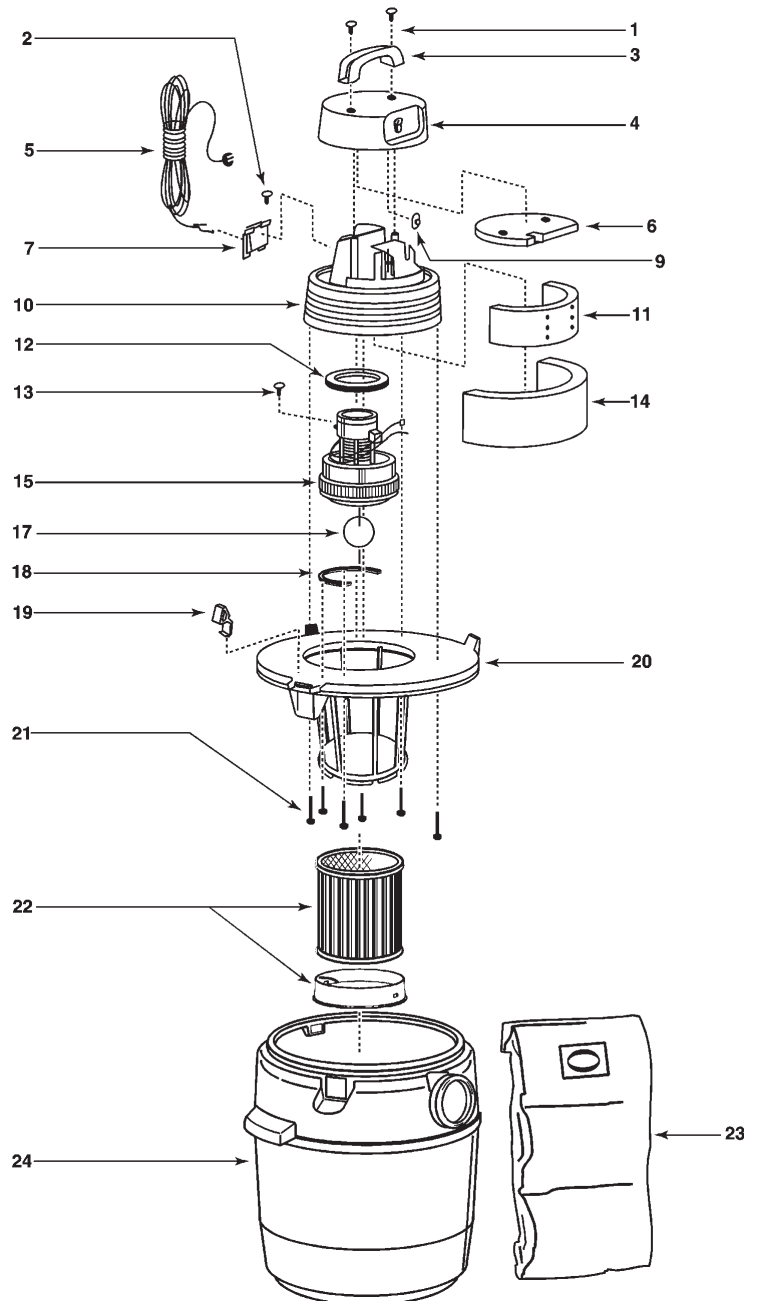

EXAMPLE:

00	0
----	---

 Component Parts (Small #) Are Included When Ordering The Assembly (Large #).

★ = Part number change from previous service parts list.

FIG.	PART NO.	DESCRIPTION OF PART	QTY.
1	06-81-5010	1/4 x 3/4 Type AB Screw	2
2	06-81-5390	8 x 1/2 Type AB Screw	1
3	43-62-1185	Handle	1
★ 4	31-15-0525	Motor Housing Cover	1
★ 5	22-64-5266	Cord	1
6	43-84-0880	Cover Insert	1
7	44-76-0300	Cord Retainer	1
★ 9	23-66-2545	Switch	1
★ 10	31-50-5035	Motor Housing	1
11	43-76-0630	Inner Form Insert	1
12	43-44-1050	Upper Motor Gasket	1
13	06-95-4000	10-24 x 1/2 Ground Screw	1
14	43-76-0640	Outer Form Insert	1
15	23-30-0166	Motor	1
17	42-46-0100	Ball Float	1
18	43-44-1060	Lower Motor Gasket	1
19	42-68-0690	Lid Latch	3
20	42-92-1120	Lid Cage Assembly	1
21	06-95-4010	10 x 24 Type AB Screw	6
22	49-90-1830	Cartridge Filter	1
23	49-90-0445	High Efficiency Filter (5) Pack	1
24	42-51-0440	Tank Assembly	1
25	42-52-1030	Drain Cap	1
Items Not Shown			
	49-90-0286	Poly Filter	
	10-20-8936	French Warning Label	1
	10-20-8938	Spanish Warning Label	1
★	12-99-9939	Service Nameplate	1
	22-18-0195	Carbon Brush Set	1
	49-90-0155	Hose Adapter	1
★	42-92-1215	Switch Cover (Red)	1

SEE REVERSE SIDE FOR DOLLY SERVICE PARTS

FIG.	PART NO.	DESCRIPTION OF PART	QTY.
1	43-62-1190	Push Handle	1
2	43-62-1195	Handle Upright	2
3	06-75-0205	1/4-20 x 1-3/8 Hex Hd Screw	2
4	43-62-1200	Handle Brace	2
5	06-97-5600	1/4 Lockwasher	14
6	06-55-1525	1/4-20 Hex Nut	14
7	06-75-0090	1/4-20 x 5/8 Cap Screw	12
8	43-98-0640	Threaded Knob	1
9	42-36-1820	Tank Retaining Bracket	1
10	06-55-1987	5/16-18 Hex Nut	1
11	06-97-4100	5/16 Split Lockwasher	1
12	06-75-0345	5/16-18 x 2-1/2 Bolt	1
13	45-94-0405	10" Wheel	2
14	42-52-0270	Cap Nut	2
15	43-40-0330	Rear Dolly Frame	1
16	42-12-0200	Axle	1
17	43-40-0340	Main Dolly Frame	1
18	45-34-0130	Caster Socket	2
19	45-94-0410	Caster	2
20	42-38-0260	Bumper	1
	42-51-0250	Tool Basket	1