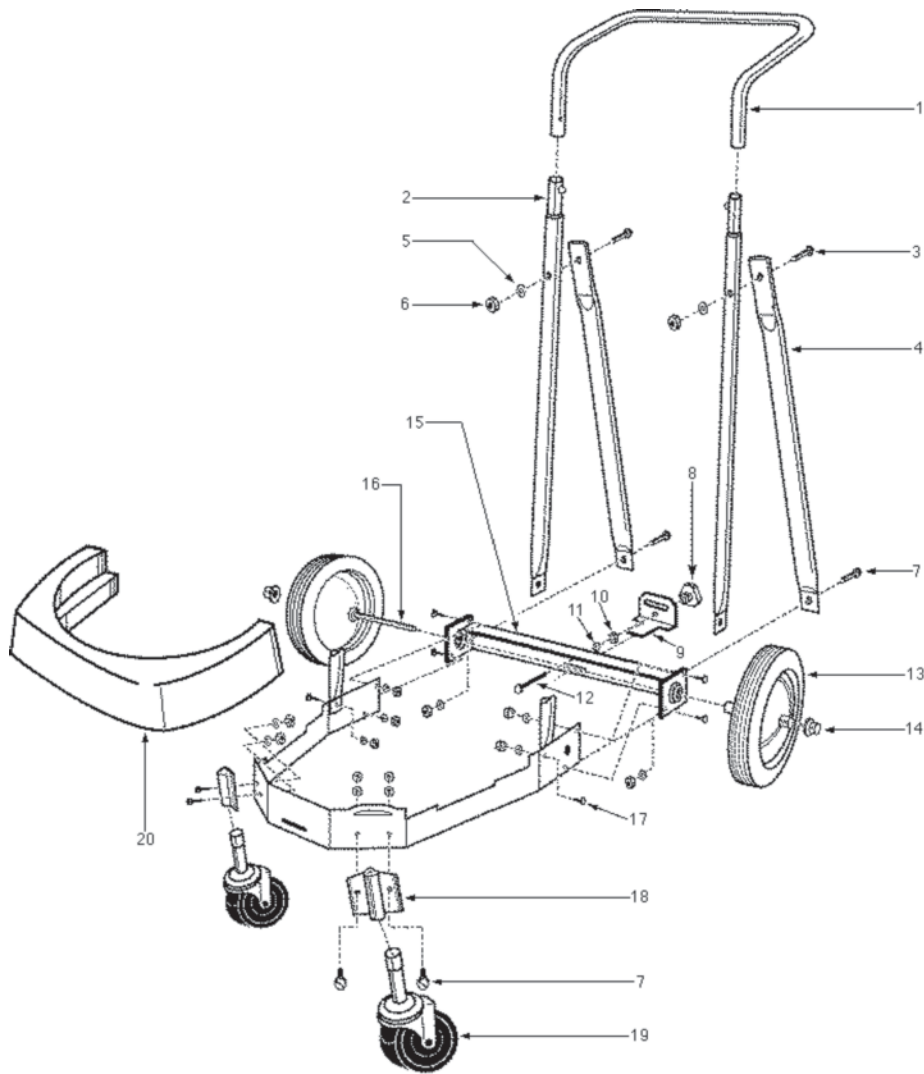

EXAMPLE:

00	0
----	---

 Component Parts (Small #) Are Included When Ordering The Assembly (Large #).

★ = Part number change from previous service parts list.

FIG.	PART NO.	DESCRIPTION OF PART	QTY.
1	06-81-5010	1/4 x 3/4 Type AB Screw	2
2	06-81-5390	8 x 1/2 Type AB Screw	1
3	43-62-1185	Handle	1
★ 4	31-15-0525	Motor Housing Cover	1
★ 5	22-64-5266	Cord	1
6	43-84-0880	Cover Insert	1
7	44-76-0300	Cord Retainer	1
★ 9	23-66-2545	Switch	1
★ 10	31-50-5035	Motor Housing	1
11	43-76-0630	Inner Form Insert	1
12	43-44-1050	Upper Motor Gasket	1
13	06-95-4000	10-24 x 1/2 Ground Screw	1
14	43-76-0640	Outer Form Insert	1
15	23-30-0166	Motor	1
17	42-46-0100	Ball Float	1
18	43-44-1060	Lower Motor Gasket	1
19	42-68-0690	Lid Latch	3
20	42-92-1120	Lid Cage Assembly	1
21	06-95-4010	10 x 24 Type AB Screw	6
22	49-90-1830	Cartridge Filter	1
23	49-90-0445	High Efficiency Filter (5) Pack	1
24	42-51-0440	Tank Assembly	1
25	42-52-1030	Drain Cap	1
Items Not Shown			
	49-90-0286	Poly Filter	
	10-20-8936	French Warning Label	1
	10-20-8938	Spanish Warning Label	1
★	12-99-9939	Service Nameplate	1
	22-18-0195	Carbon Brush Set	1
	49-90-0155	Hose Adapter	1
★	42-92-1215	Switch Cover (Red)	1

SEE REVERSE SIDE FOR DOLLY SERVICE PARTS

FIG.	PART NO.	DESCRIPTION OF PART	QTY.
1	43-62-1190	Push Handle	1
2	43-62-1195	Handle Upright	2
3	06-75-0205	1/4-20 x 1-3/8 Hex Hd Screw	2
4	43-62-1200	Handle Brace	2
5	06-97-5600	1/4 Lockwasher	14
6	06-55-1525	1/4-20 Hex Nut	14
7	06-75-0090	1/4-20 x 5/8 Cap Screw	12
8	43-98-0640	Threaded Knob	1
9	42-36-1820	Tank Retaining Bracket	1
10	06-55-1987	5/16-18 Hex Nut	1
11	06-97-4100	5/16 Split Lockwasher	1
12	06-75-0345	5/16-18 x 2-1/2 Bolt	1
13	45-94-0405	10" Wheel	2
14	42-52-0270	Cap Nut	2
15	43-40-0330	Rear Dolly Frame	1
16	42-12-0200	Axle	1
17	43-40-0340	Main Dolly Frame	1
18	45-34-0130	Caster Socket	2
19	45-94-0410	Caster	2
20	42-38-0260	Bumper	1
	42-51-0250	Tool Basket	1