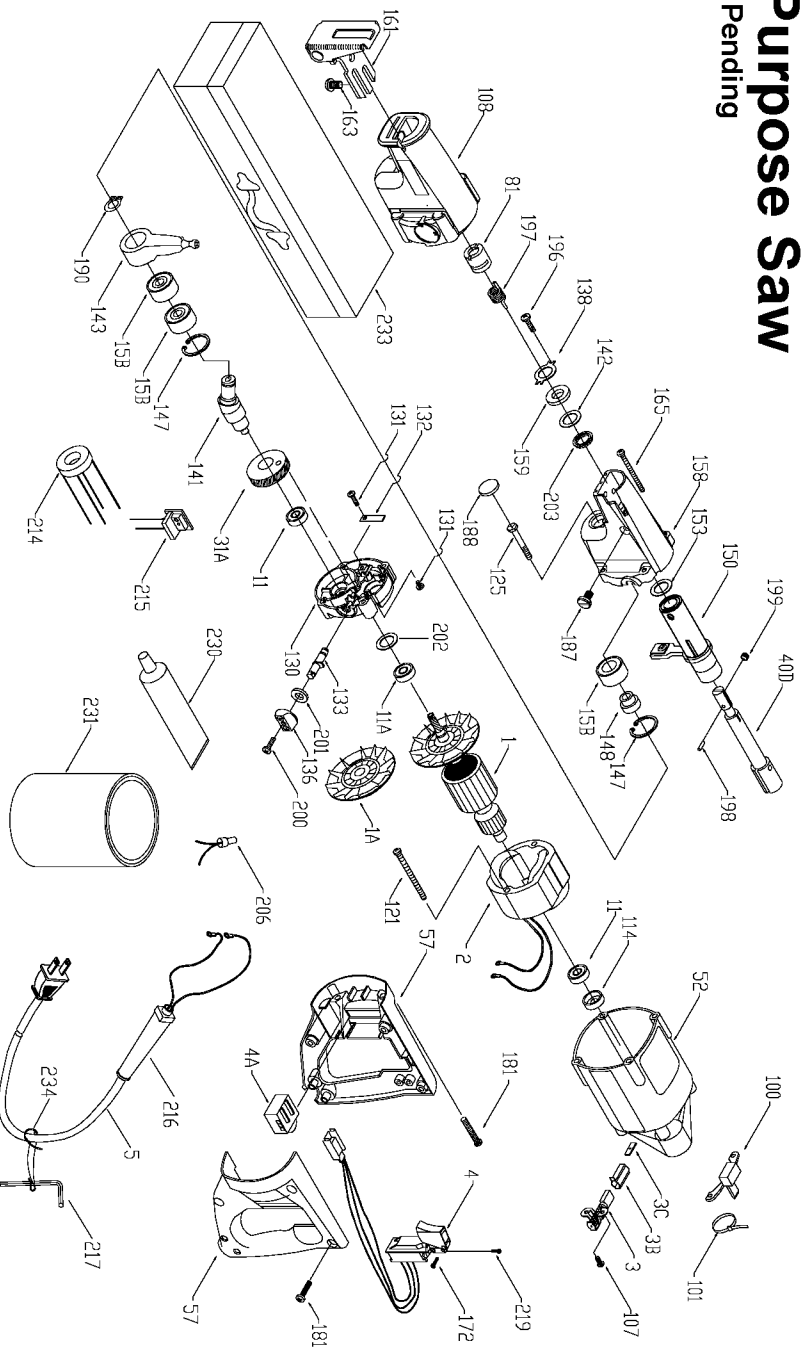

737

Parts List for 9737 Type 1

Item Number	Part Number	Description	Qty Required
1	900709	ARMATURE	1
1	898877	ARMATURE	1
1	A05447	ARMATURE	1
1	878904SV	FAN	1
2	900854	FIELD	1
2	A05448	FIELD	1
2	898876	FIELD	1
3	874289	BRUSH & RETAINER ASY	2
3	865323	BRUSH HOLDER	2
3	865321	BRUSH INSULATOR	2
4	A02928	SWITCH	1
4	5140066-97	SWITCH	1
4	883498	SWITCH & TRIAC	1
4	893735	SWITCH	1
5	891461	CORD & PLUG	1
5	330072-97	CORD/10 FT/18-2	1
11	855284	BEARING	3
11	330003-17	BEARING,BALL	3
15	883095	BEARING	3
31	879401	GEAR	1
40	N074353	RECIP-SHAFT KIT	1
52	912305	HOUSING	1
57	893069	HANDLE SET	1
57	892792	HANDLE SET	1
81	897774	COLLAR	1
100	695077	MOUNTING BRKET TRIAC	1
101	690673	WIRE TIE	1

COPYRIGHT© 2005. All Rights Reserved.

Parts list, pricing, and availability subject to change. Please visit www.dewaltservicenet.com for current parts information.

Parts List for 9737 Type 1

Item Number	Part Number	Description	Qty Required
190	853246	RING	10
196	882255	SCREW	10
197	648924-00	SPRING	10
198	884696	RETAINER KIT	1
199	648594-00	CLAMP PIN	1
200	881937	SCREW & WASHER	10
201	880994	FELT WASHER	10
202	801852	SEAL	1
203	902998	SEAL	1
206	682063	CONNECTOR VS	1
214	883502	COIL 220V	1
215	A02928	SWITCH	1
216	901266	STRAIN RELIEVER	1
217	802905	ALLEN WRENCH	1
219	694010	SCREW	10
230	5140061-28	GREASE	1
231	5140061-28	GREASE	1
233	000000-00	No Longer Available	1
234	842323	WRENCH HOLDER	1