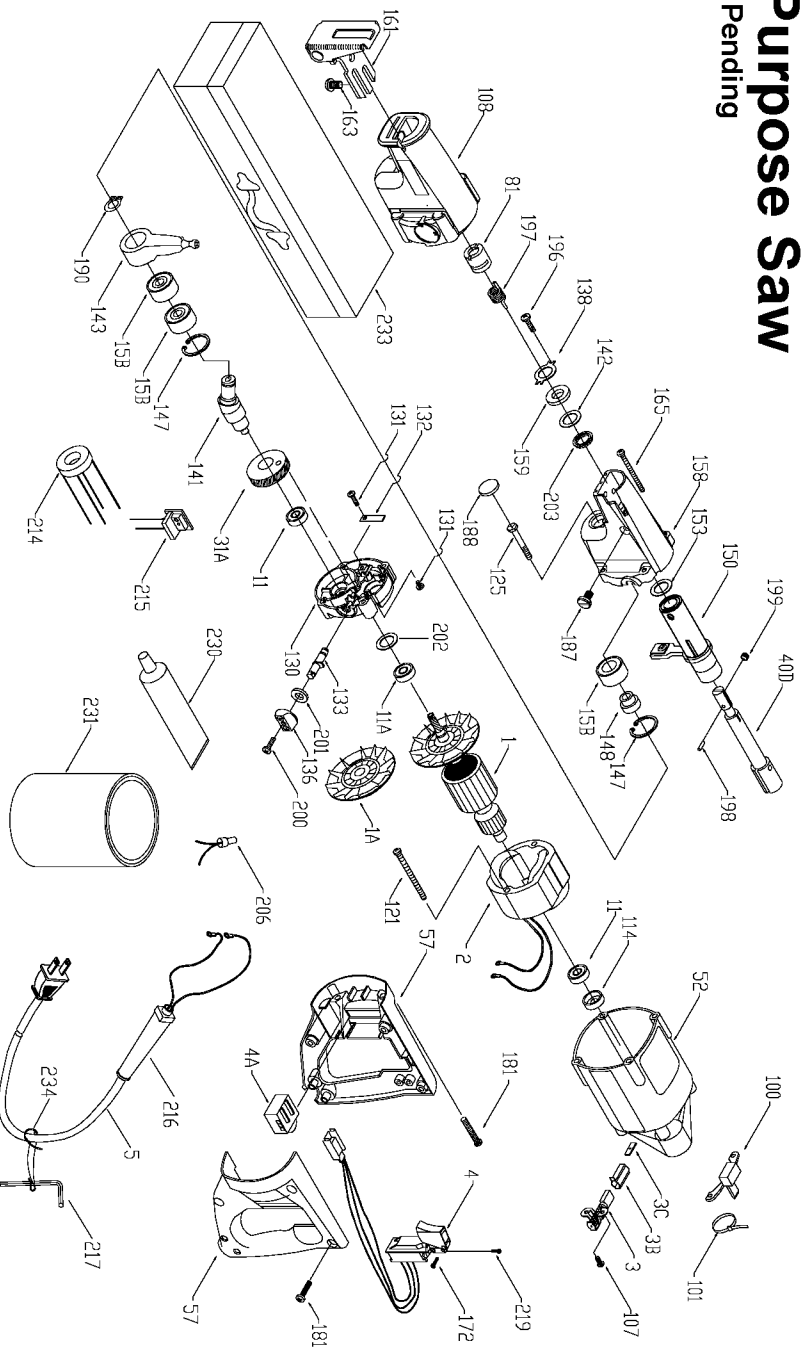

737

Parts List for 9737 Type 2

Item Number	Part Number	Description	Qty Required
1	900709	ARMATURE	1
1	898877	ARMATURE	1
1	A05447	ARMATURE	1
1	878904SV	FAN	1
2	900854	FIELD	1
2	A05448	FIELD	1
2	898876	FIELD	1
3	874289	BRUSH & RETAINER ASY	2
3	865323	BRUSH HOLDER	2
3	865321	BRUSH INSULATOR	2
4	A02928	SWITCH	1
4	5140066-97	SWITCH	1
4	883498	SWITCH & TRIAC	1
4	893735	SWITCH	1
5	891461	CORD & PLUG	1
5	A10193	CORDSET	1
11	855284	BEARING	3
11	330003-17	BEARING,BALL	3
15	883095	BEARING	3
31	879401	GEAR	1
40	N074353	RECIP-SHAFT KIT	1
52	912305	HOUSING	1
57	892792	HANDLE SET	1
57	893069	HANDLE SET	1
81	897774	COLLAR	1
100	695077	MOUNTING BRKET TRIAC	1
101	690673	WIRE TIE	1

COPYRIGHT© 2005. All Rights Reserved.

Parts list, pricing, and availability subject to change. Please visit www.dewaltservicenet.com for current parts information.

Parts List for 9737 Type 2

Item Number	Part Number	Description	Qty Required
190	853246	RING	10
196	882255	SCREW	10
197	648924-00	SPRING	10
198	884696	RETAINER KIT	1
199	648594-00	CLAMP PIN	1
200	881937	SCREW & WASHER	10
201	880994	FELT WASHER	10
202	801852	SEAL	1
203	902998	SEAL	1
206	682063	CONNECTOR VS	1
215	A02928	SWITCH	1
216	901266	STRAIN RELIEVER	1
217	802905	ALLEN WRENCH	1
219	694010	SCREW	10
230	5140061-28	GREASE	1
231	5140061-28	GREASE	1
233	000000-00	No Longer Available	1
234	842323	WRENCH HOLDER	1