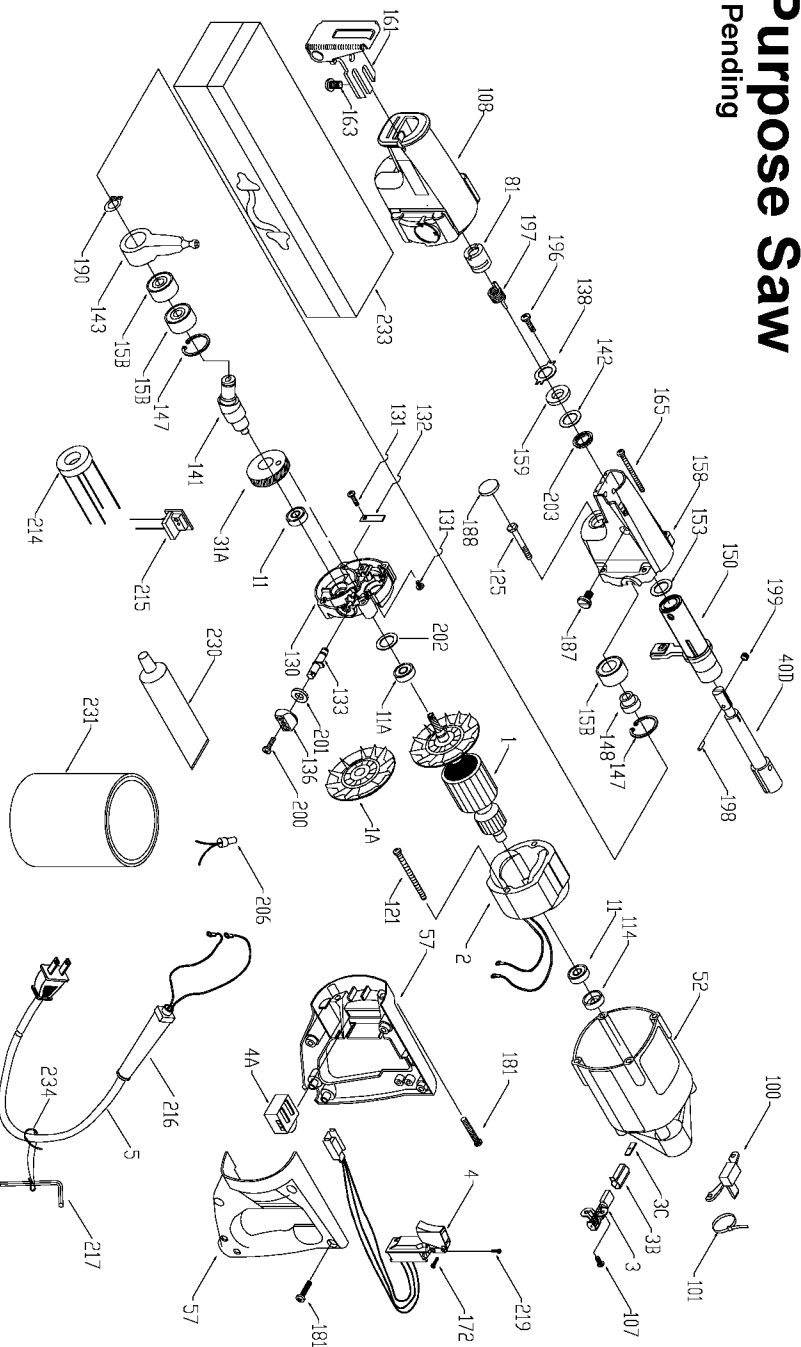

# PORTER-CABLE TIGER SAW® All-Purpose Saw

Patents Pending

**WARNING:** Electrical repairs should only be attempted by trained repairmen. Contact the nearest Porter-Cable Service Center or other competent repair center.

## Parts List for 9737 Type 3

Item Number	Part Number	Description	Qty Required
1	A05447	ARMATURE	1
1	878904SV	FAN	1
2	A05448	FIELD	1
3	874289	BRUSH & RETAINER ASY	2
3	865323	BRUSH HOLDER	2
3	865321	BRUSH INSULATOR	2
4	A02928	SWITCH	1
4	893735	SWITCH	1
5	891461	CORD & PLUG	1
11	855284	BEARING	3
11	330003-17	BEARING,BALL	3
15	883095	BEARING	3
31	879401	GEAR	1
40	N074353	RECIP-SHAFT KIT	1
52	912305	HOUSING	1
57	892792	HANDLE SET	1
57	893069	HANDLE SET	1
81	897774	COLLAR	1
100	695077	MOUNTING BRKET TRIAC	1
101	690673	WIRE TIE	1
107	882703	SCREW	10
108	879415	INSULATOR BOOT	1
114	694432	BEARING MOUNT	1
121	882704	SCREW	10
125	879421	SCREW	10
130	879414	INTERMEDIATE PLATE	1
131	882187	SCREW	10

### Parts List for 9737 Type 3

Item Number	Part Number	Description	Qty Required
132	847418	SPRING	10
133	000000-00	No Longer Available	1
136	880988	KNOB	1
138	879458	PLATE	1
141	883097SV	DRIVE SHAFT	1
142	684931	WASHER	1
143	890819	WOBBLE PLATE	1
147	802302	RING	10
148	879429	SPACER	10
150	883098	TUBE-CARRIER	1
153	882348	FELT SEAL	1
158	879423	FRONT HOUSING	1
159	879457	FELT SEAL	1
161	891672SV	SHOE & BRACKET ASSY.	1
163	849235	SCREW	10
165	879463	SCREW	10
172	882185	SCREW MACHINE STEEL	10
181	900826	SCREW	10
187	879408	SCREW	2
188	880952	PLUG	1
190	853246	RING	10
196	882255	SCREW	10
197	648924-00	SPRING	10
198	884696	RETAINER KIT	1
199	648594-00	CLAMP PIN	1
200	881937	SCREW & WASHER	10
201	880994	FELT WASHER	10

### Parts List for 9737 Type 3

Item Number	Part Number	Description	Qty Required
202	801852	SEAL	1
203	902998	SEAL	1
206	682063	CONNECTOR VS	1
215	A02928	SWITCH	1
216	901266	STRAIN RELIEVER	1
217	802905	ALLEN WRENCH	1
219	694010	SCREW	10
230	5140061-28	GREASE	1
231	5140061-28	GREASE	1
233	000000-00	No Longer Available	1
234	842323	WRENCH HOLDER	1