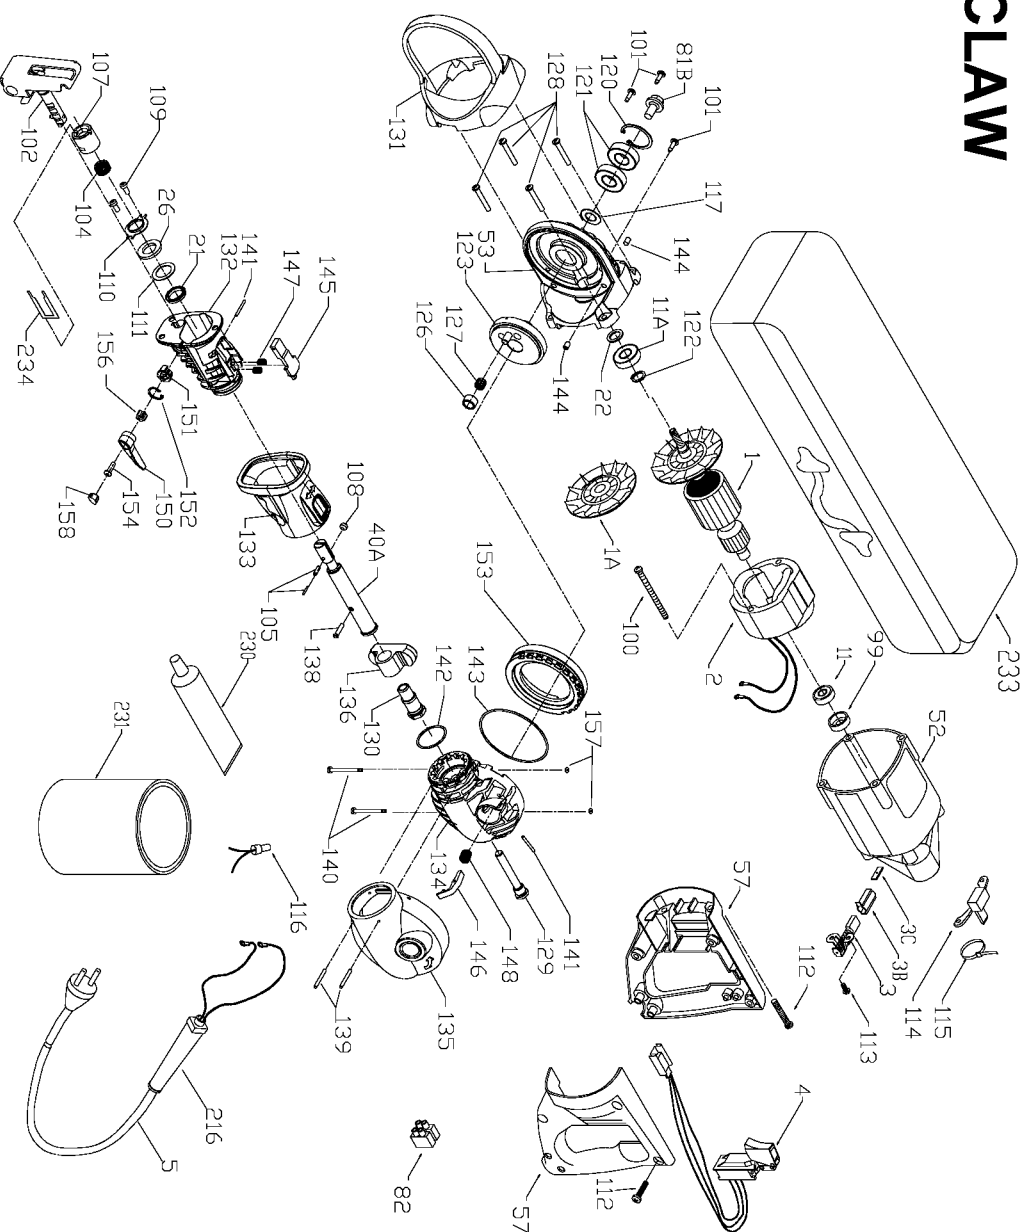

PORTER-CABLE TIGER CLAW

WARNING: Electrical repairs should only be attempted by trained repairmen. Contact the nearest Porter-Cable Service Center or other competent repair center.

740

Parts List for 9740 Type 1

COPYRIGHT© 2005. All Rights Reserved.

Parts list, pricing, and availability subject to change. Please visit www.dewaltservicenet.com for current parts information.

Parts List for 9740 Type 1

Item Number	Part Number	Description	Qty Required
108	648594-00	CLAMP PIN	10
109	882255	SCREW	10
110	904443	PLATE	1
111	684931	WASHER	10
112	900826	SCREW	10
113	882703	SCREW	10
114	695077	MOUNTING BRKET TRIAC	1
115	690673	WIRE TIE	1
116	846249	NUT	10
117	000000-00	No Longer Available	1
120	802302	RING	10
121	883095	BEARING	3
122	684179	RETAINING RING	10
123	904512SV	SS/A-GEAR W/SHAFT &	1
126	900546	ROLLER	1
127	900547	ROLLER CAGE	1
128	900548	SCREW	10
129	901073	PIN	10
130	901074	SLEEVE	1
131	901165	BOOT	1
132	906334SV	SCROLL HOUSING	1
133	901455	BOOT	1
134	901458	HOUSING	1
135	901459	BOOT	1
136	901462	YOKE	1
138	904946	PIN-HEADED	10
139	901465	PIN	10

COPYRIGHT© 2005. All Rights Reserved.

Parts list, pricing, and availability subject to change. Please visit www.dewaltservicenet.com for current parts information.

Parts List for 9740 Type 1

Item Number	Part Number	Description	Qty Required
140	904945	PIN	10
141	901467	PIN	10
142	904415	O-RING	10
143	901469	O-RING	10
144	903164	SCREW	10
145	901471	LATCH	1
146	901472	LATCH	1
147	901473	SPRING	10
148	901474	SPRING	10
150	901716	LEVER	1
151	901717	CAM	1
152	901718	RETAINIG RING	10
153	902362	RING	10
154	904035	SCREW-BUTTON HD	10
156	903351	CAM ADAPTER	1
157	904414	O-RING	10
158	904326	CAP	1
216	901266	STRAIN RELIEVER	1
230	5140061-28	GREASE	1
231	5140061-28	GREASE	1
233	906930	CARRYING CASE	1
234	000000-00	No Longer Available	1