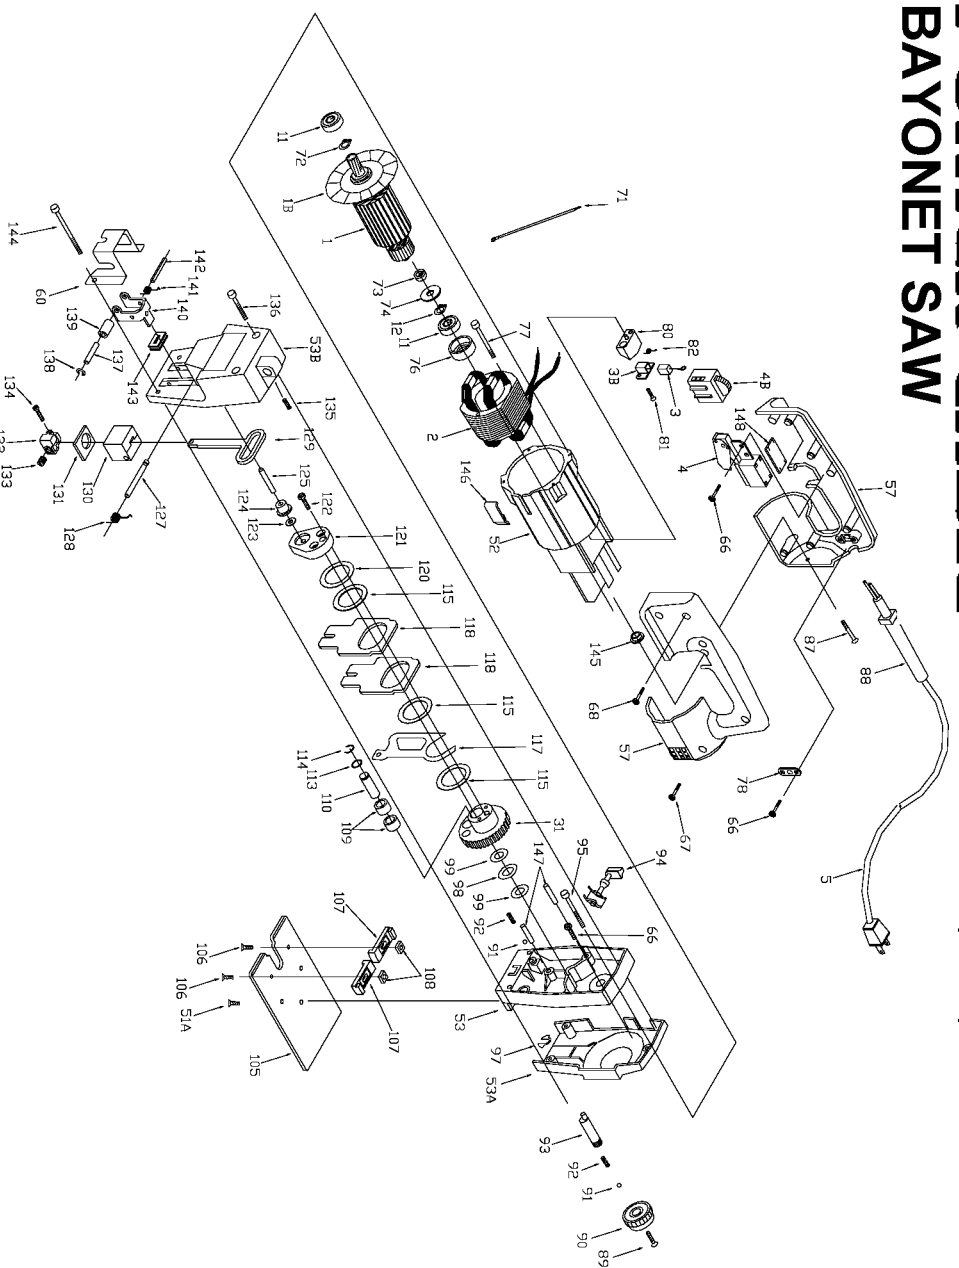

PORTER-CABLE BAYONET SAW

WARNING: Electrical repairs should only be attempted by trained repairmen. Contact the nearest Porter-Cable Service Center or other competent repair center.

7549

Parts List for J-7549 Type 1

Item Number	Part Number	Description	Qty Required
1	875066	ARMATURE	1
1	811531	FAN	1
2	891212	FIELD	1
3	690741	BRUSH	2
3	690742	BRUSH HOLDER	2
4	695920	SWITCH	1
4	886978	SWITCH	1
5	330072-97	CORD/10 FT/18-2	1
11	330003-85	BEARING	3
12	849328	SPACER	1
31	874930	GEAR	1
51	883486	SCREW	10
52	888001	MOTOR HSG	1
53	875067	GEAR HOUSING ASSY	1
53	872817	INTERM HOUSING	1
53	000000-00	No Longer Available	1
57	694022	HANDLE SET	1
60	873403	CHIP DEFLECTOR	1
66	882185	SCREW MACHINE STEEL	10
67	859384	SCREW	10
68	694015	SCREW	10
71	887508	LEAD	1
72	802203	RING	1
73	695894	TUBE	1
74	695893	WASHER	10
76	694432	BEARING MOUNT	3
77	695185	FIELD SCREW	1

COPYRIGHT© 2005. All Rights Reserved.

Parts list, pricing, and availability subject to change. Please visit www.dewaltservicenetwork.com for current parts information.