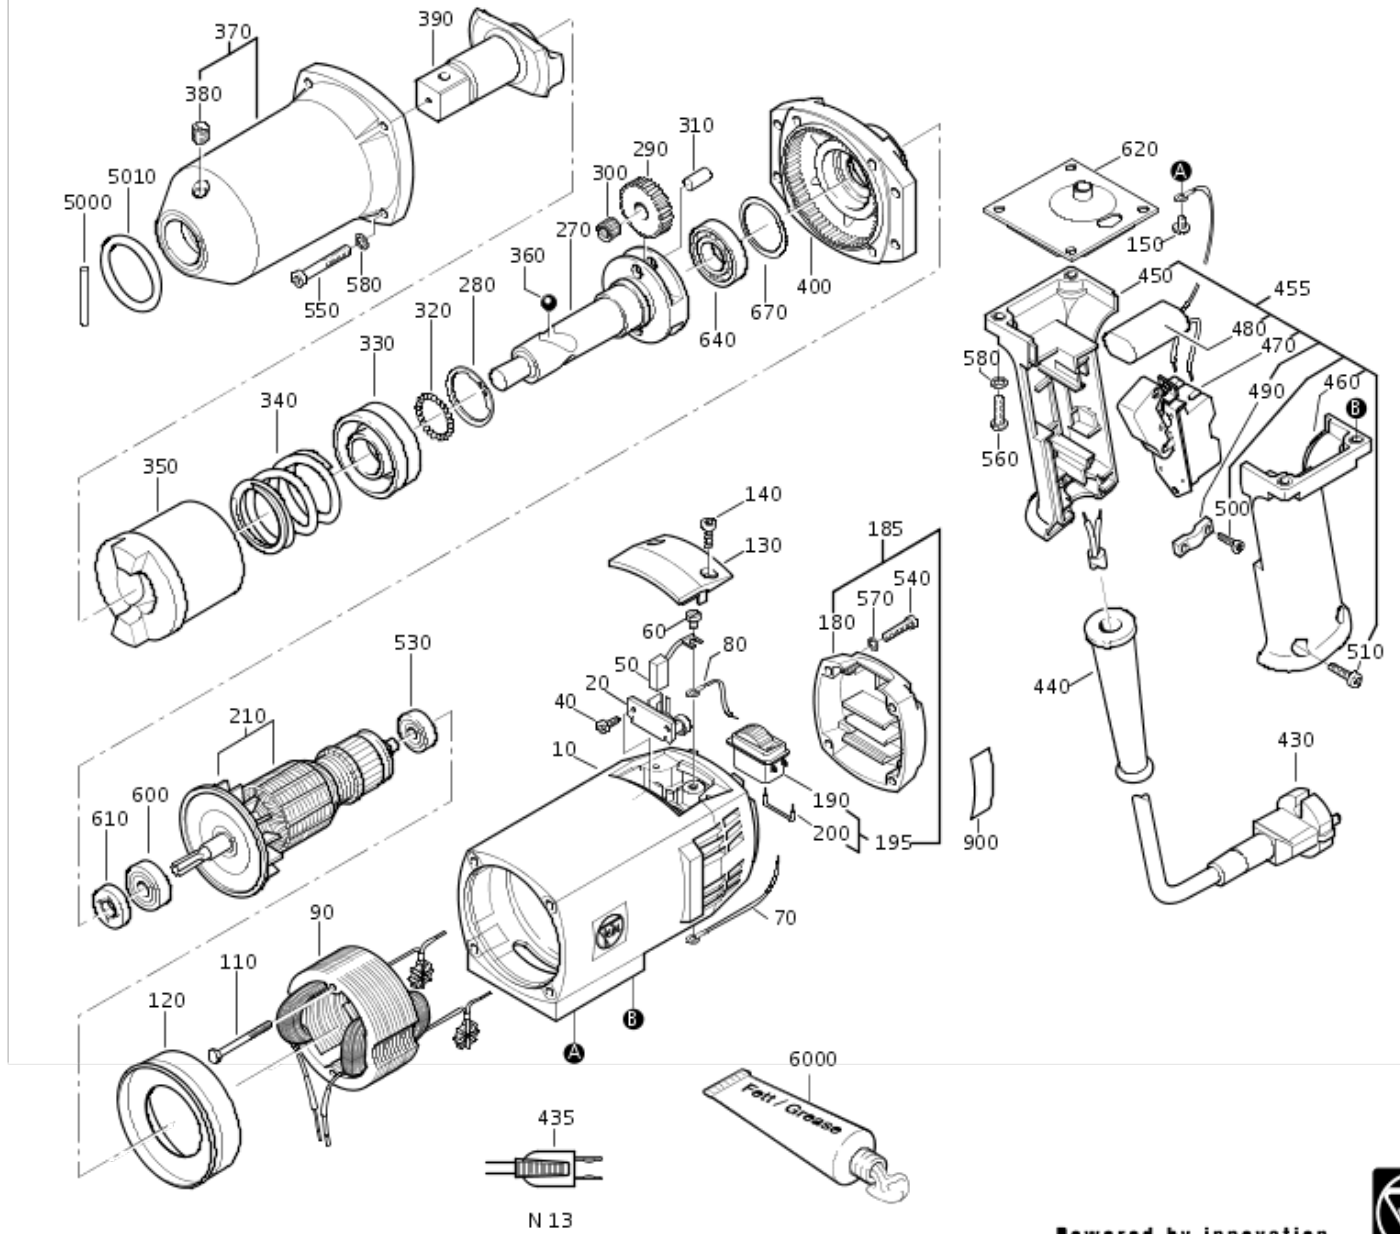

Type:
Part no.:

ASb 647-1 (60Hz,110V)
72151213117

7 215 12 - ASb 647-1

Powered by innovation