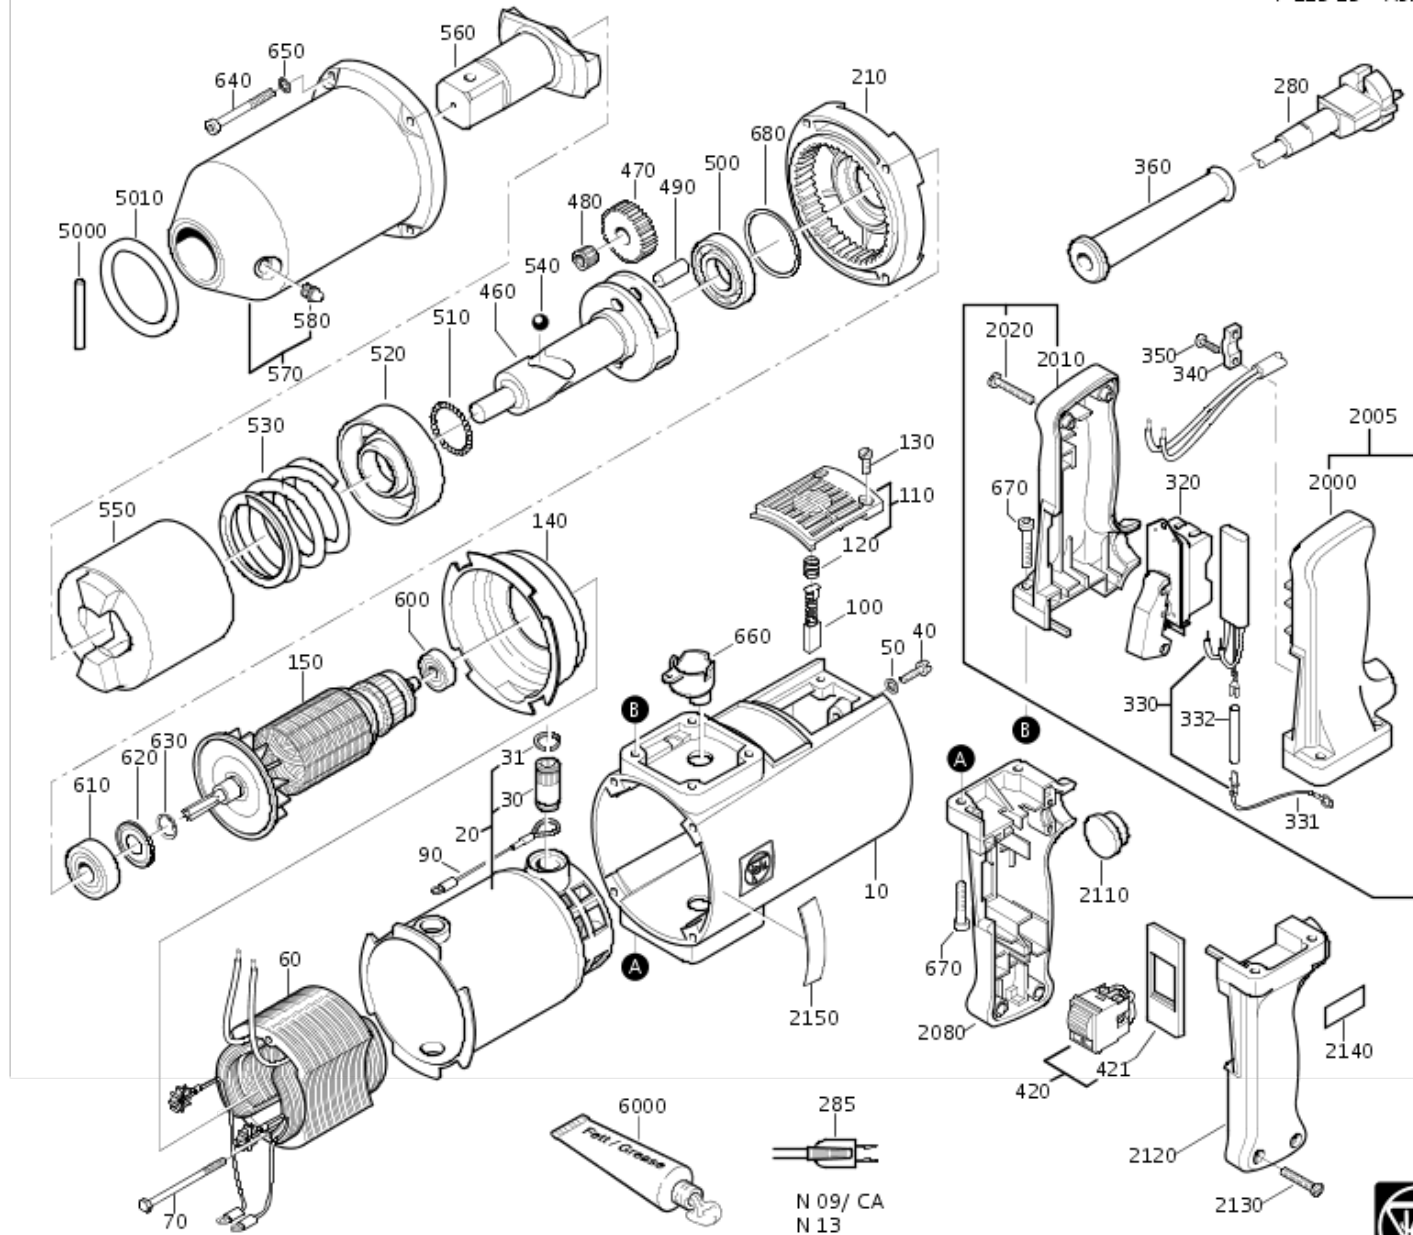

Type:
Part no.:

ASb 658-1 (60Hz,110V)
72152509111

7 215 25 - ASb 658-1

Powered by innovation