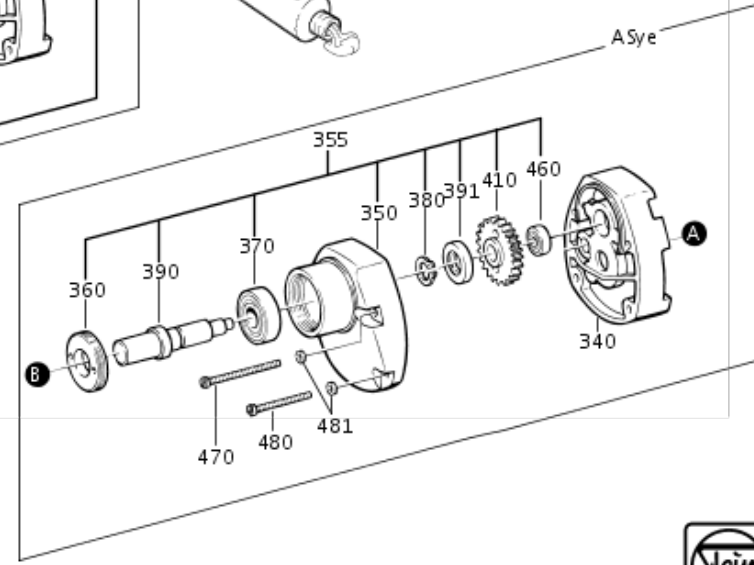

Type:
Part no.:

ASke 636 (50Hz,110V)
72016200112

7 201 63 - ASye 636 Kinetik
7 201 62 - ASke 636 Kinetik

N 08 / CH