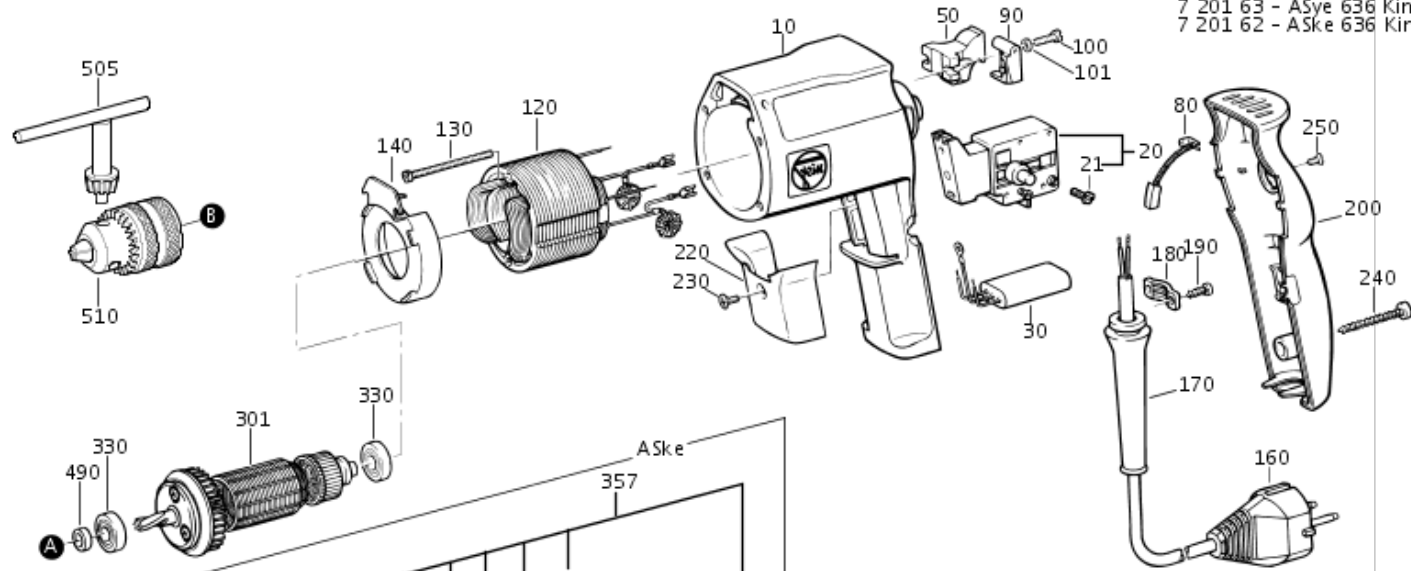

Type:
Part no.:

ASke 636 (50Hz,110V)
72016200112

7 201 63 - ASye 636 Kinetik
7 201 62 - ASke 636 Kinetik

N 08 / CH