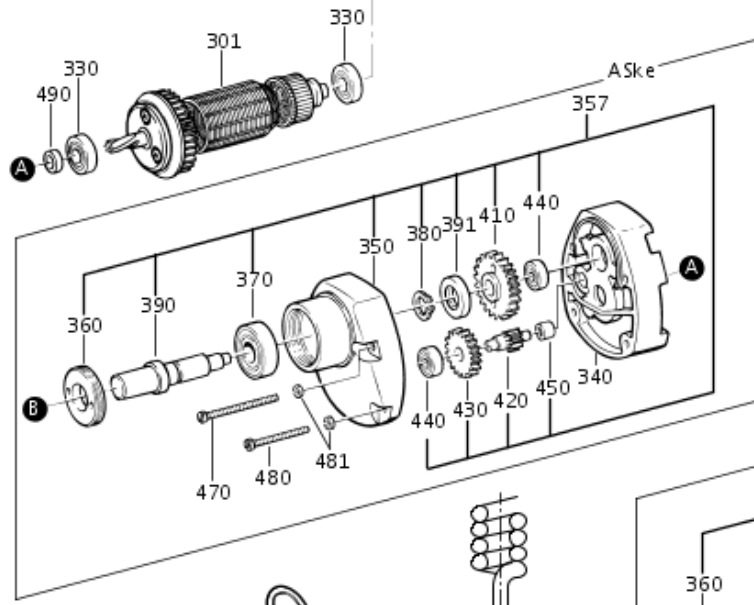

Type:
Part no.:

ASke 636 (50Hz,110V)
72016200112

7 201 63 - ASye 636 Kinetik
7 201 62 - ASke 636 Kinetik

N 08 / CH