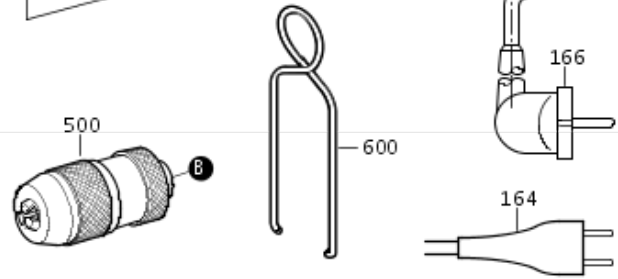

Type:
Part no.:

ASke 636 (50Hz,110V)
72016200112

7 201 63 - ASye 636 Kinetik
7 201 62 - ASke 636 Kinetik

N 08 / CH