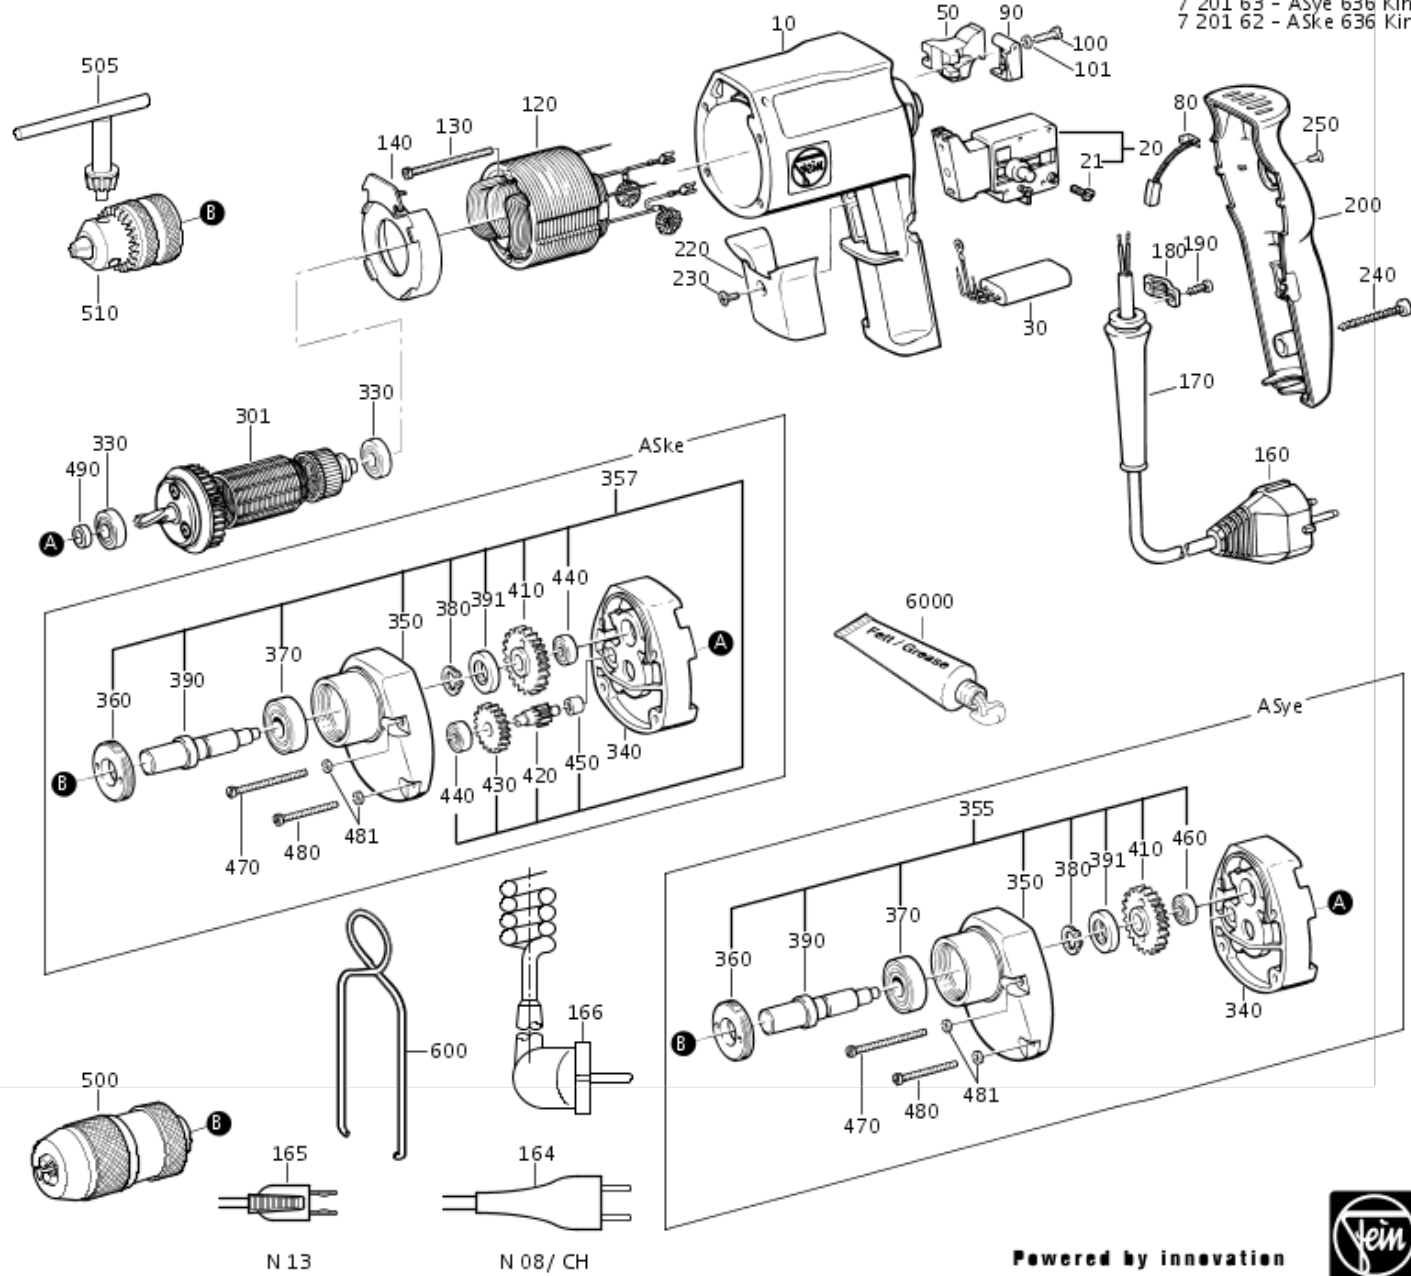

Type:
Part no.:

ASye 636 (60Hz,110V)
72016313113

7 201 63 - ASye 636 Kinetik
7 201 62 - ASke 636 Kinetik

Powered by innovation